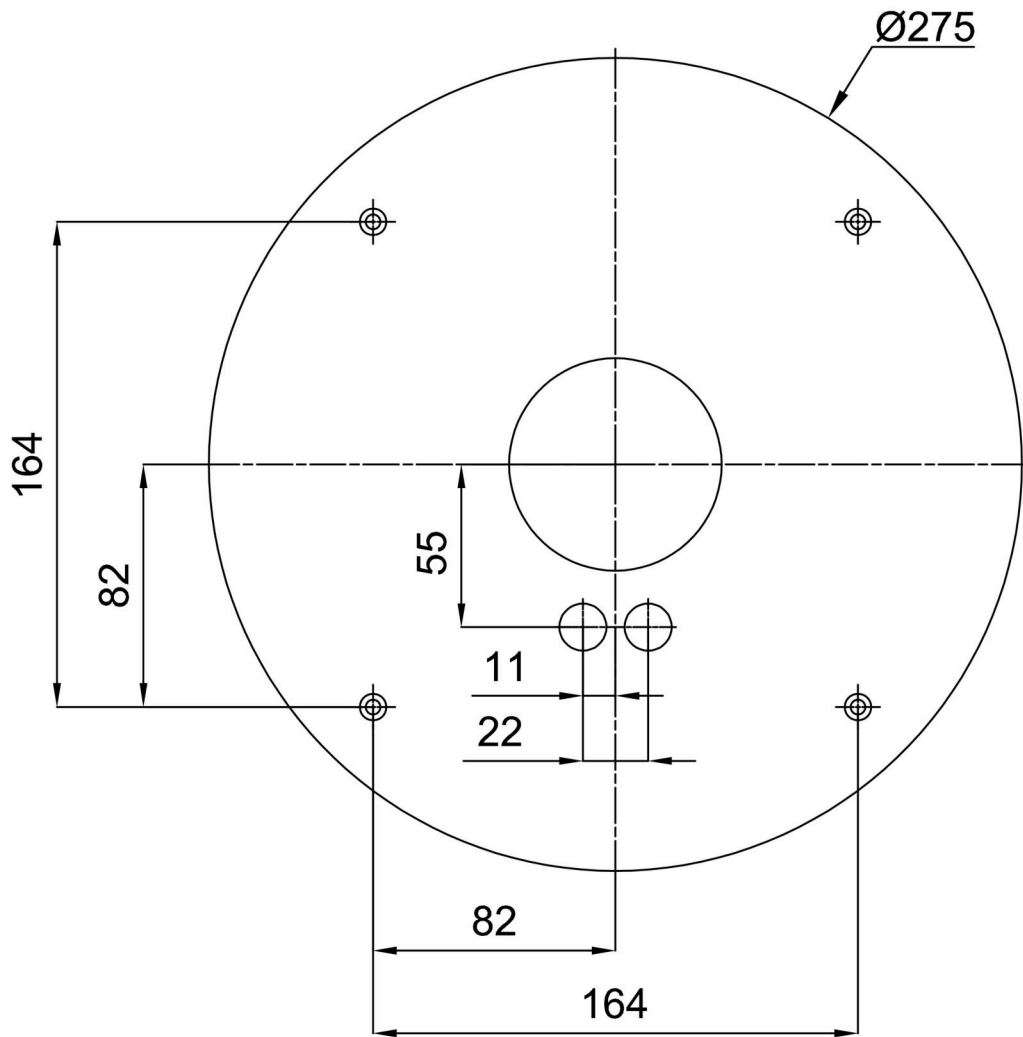

Technical

Types of luminaires	Classic on/off
Mounting type	surface mounted
Base material	steel
Shade material	three-layer glass TRIPLEX OPAL
Base color	white Ral9003
Shade color	white
Holding the shade	folding system
Mounting location	ceiling/wall
Width	350 mm
Length	350 mm
Height	100 mm
Diameter	ø 350 mm
mounting holes (diameter)	4xø5mm
Installation wire (diameter)	2xø16mm
Energy Class	D
Impact strength	IK01
Operating temperature	from -20°C to +30°C

Eulum data for calculation programs are available at www.osmont.cz.

Logistic

EAN	8591728135928
Weight NTTO	3.2 Kg
Weight BTTO	3.5 Kg
Number of cartons	1 pcs
Package volume	0.017 m ³
Package 1 width	0.375 m
Package 1 length	0.355 m
Package 1 height	0.13 m
Warranty*	60 months

*The warranty for the batteries is valid for 12 months from the date of purchase.

Installation dimensions:

Additional assortment:

Lampshade

Product code	Name	Color	Description	Picture	Drawing
20051	462	white		