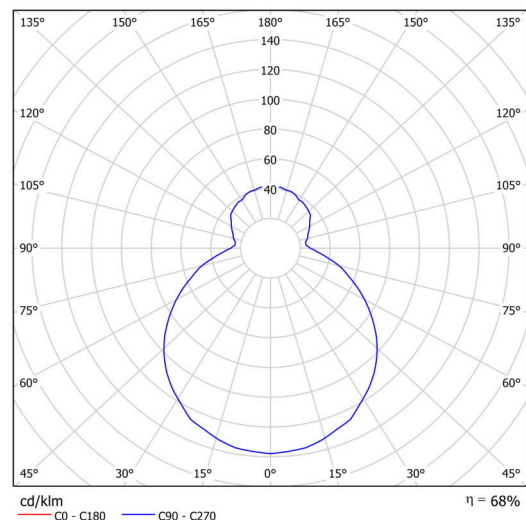

Luminous

Lum. flux of luminaire	1820 lm
Lum. flux of light source	2680 lm
Luminaire efficacy	113 lm/W
Temperature	4000 K
Rated life time LED L80/B10	100000 hours
CRI	Ra80
MacAdam	3
Blue light hazard	Risk group 0