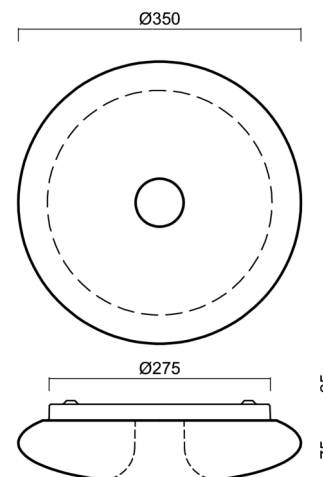

SATURN 1

LED-1L61E350KX64/462 4K#

WWW.OSMONT.CZ

SATURN 1

Product code: SAT59741

Type: LED-1L61E350KX64/462 4K#

Short description of the luminaire: White surface-mounted LED light ON/OFF with TRIPLEX OPAL glass shade.

Technical

Types of luminaires	Classic on/off
Mounting type	surface mounted
Base material	steel
Shade material	three-layer glass TRIPLEX OPAL
Base color	white Ral9003
Shade color	white
Holding the shade	folding system
Mounting location	ceiling/wall
Width	350 mm
Length	350 mm
Height	100 mm
Diameter	ø 350 mm
mounting holes (diameter)	4xø5mm
Installation wire (diameter)	2xø16mm
Energy Class	D
Impact strength	IK01
Operating temperature	from -20°C to +30°C

*The warranty for the batteries is valid for 12 months from the date of purchase.

Installation dimensions:

Additional assortment:

Lampshade

Product code	Name	Color	Description	Picture	Drawing
20051	462	white		