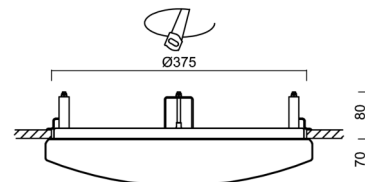

## Technical

Types of luminaires	Emergency combined + sensor
Mounting type	semi-recessed
Base material	steel
Shade material	opal polycarbonate
Base color	white Ral9003
Shade color	white
Holding the shade	folding system
Mounting location	ceiling/wall
Width	400 mm
Length	400 mm
Height	78 mm
Diameter	ø 400 mm
mounting holes (diameter)	none
Installation wire (diameter)	2xØ16mm
Energy Class	D
Impact strength	IK10
Operating temperature	from -20°C to +30°C