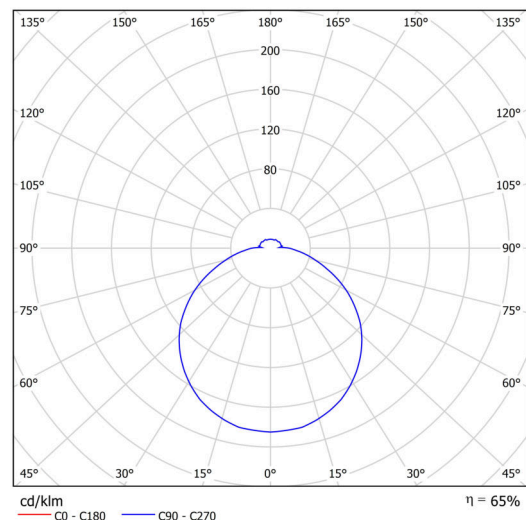

Luminous

Lum. flux of luminaire	2440 lm
Lum. flux of light source	3750 lm
Lum. flux of light source in emergency mode	150 lm
Luminaire efficacy	101 lm/W
Temperature	3000 K
Rated life time LED L80/B10	100000 hours
CRI	Ra80
MacAdam	3