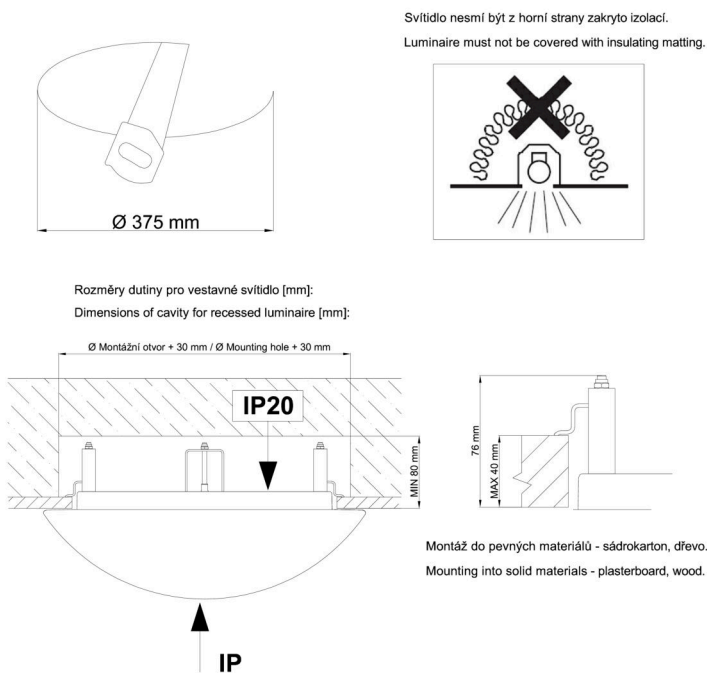

## Technical

Types of luminaires	Emergency combined + sensor
Mounting type	semi-recessed
Base material	steel
Shade material	opal polycarbonate
Base color	white Ral9003
Shade color	white
Holding the shade	folding system
Mounting location	ceiling/wall
Width	400 mm
Length	400 mm
Height	78 mm
Diameter	ø 400 mm
mounting holes (diameter)	none
Installation wire (diameter)	2xØ16mm
Energy Class	D
Impact strength	IK10
Operating temperature	from -20°C to +30°C

## Installation dimensions: