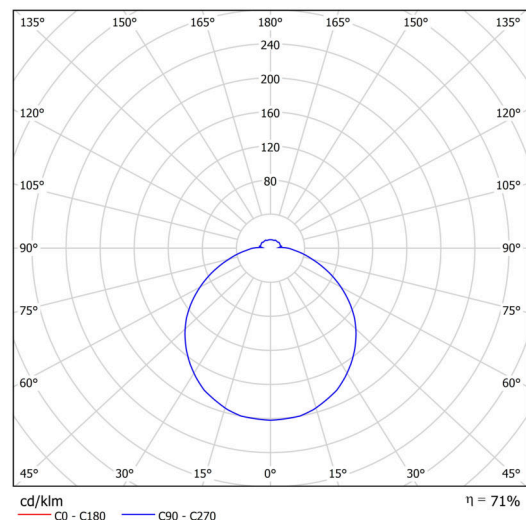

Luminous

Lum. flux of luminaire	2000 lm
Lum. flux of light source	2810 lm
Luminaire efficacy	111 lm/W
Temperature	4000 K
Rated life time LED L80/B10	100000 hours
CRI	Ra80
MacAdam	3
Blue light hazard	Risk group 0