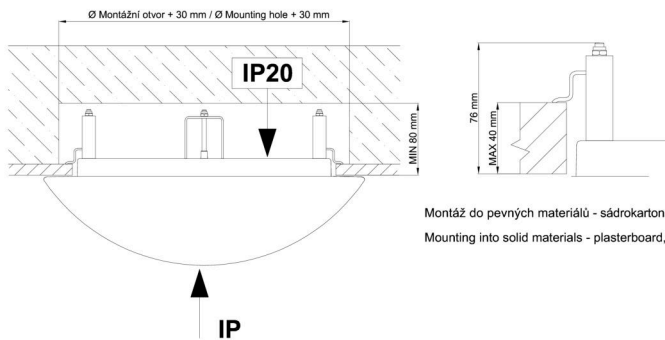

Technical

Types of luminaires	Dimmable
Mounting type	semi-recessed
Base material	steel
Shade material	opal polycarbonate
Base color	white Ra9003
Shade color	white
Holding the shade	folding system
Mounting location	ceiling/wall
Width	300 mm
Length	300 mm
Height	68 mm
Diameter	ø 300 mm
mounting holes (diameter)	none
Installation wire (diameter)	2xØ16mm
Energy Class	D
Impact strength	IK10
Operating temperature	from -20°C to +30°C

Rozměry dutiny pro vestavné svítidlo [mm]:
Dimensions of cavity for recessed luminaire [mm]:

Montáž do pevných materiálů - sádkartón, dřevo.
Mounting into solid materials - plasterboard, wood.

Additional assortment: