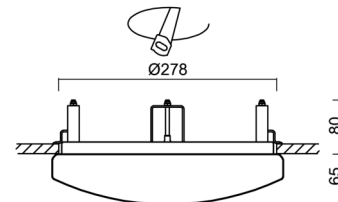

Technical

Types of luminaires	Dimmable
Mounting type	semi-recessed
Base material	steel
Shade material	opal polycarbonate
Base color	white Ra9003
Shade color	white
Holding the shade	folding system
Mounting location	ceiling/wall
Width	300 mm
Length	300 mm
Height	68 mm
Diameter	ø 300 mm
mounting holes (diameter)	none
Installation wire (diameter)	2xØ16mm
Energy Class	D
Impact strength	IK10
Operating temperature	from -20°C to +30°C

Eulum data for calculation programs are available at www.osmont.cz.

Logistic

EAN	8591728135584
Weight NTTO	1.7 Kg
Weight BTTO	2 Kg
Number of cartons	1 pcs
Package volume	0.02 m ³
Package 1 width	0.305 m
Package 1 length	0.305 m
Package 1 height	0.21 m
Warranty*	60 months