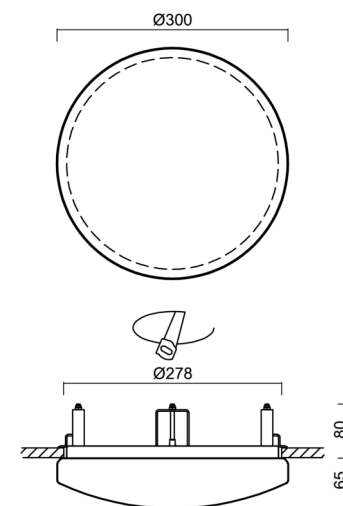

## Technical

Types of luminaires	Sensor
Mounting type	semi-recessed
Base material	steel
Shade material	opal polycarbonate
Base color	white Ra9003
Shade color	white
Holding the shade	folding system
Mounting location	ceiling/wall
Width	300 mm
Length	300 mm
Height	68 mm
Diameter	ø 300 mm
mounting holes (diameter)	none
Installation wire (diameter)	2xØ16mm
Energy Class	D
Impact strength	IK10
Operating temperature	from -20°C to +30°C