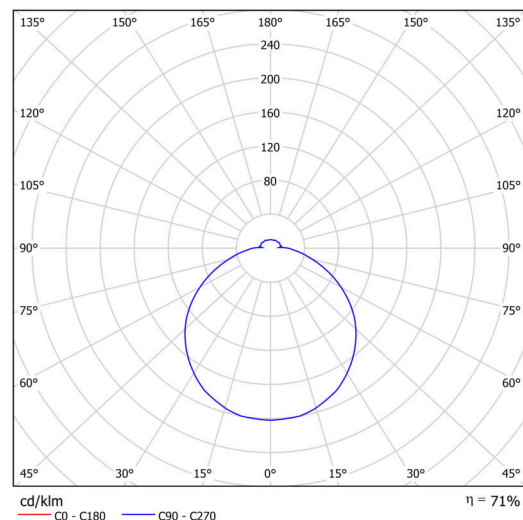

Luminous

Lum. flux of luminaire	2000 lm
Lum. flux of light source	2810 lm
Luminaire efficacy	111 lm/W
Temperature	4000 K
Rated life time LED L80/B10	100000 hours
CRI	Ra80
MacAdam	3
Blue light hazard	Risk group 0