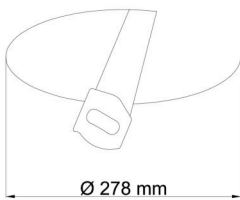

## Technical

Types of luminaires	Classic on/off
Mounting type	semi-recessed
Base material	steel
Shade material	opal polycarbonate
Base color	white Ra9003
Shade color	white
Holding the shade	folding system
Mounting location	ceiling/wall
Width	300 mm
Length	300 mm
Height	68 mm
Diameter	ø 300 mm
mounting holes (diameter)	none
Installation wire (diameter)	2xØ16mm
Energy Class	D
Impact strength	IK10
Operating temperature	from -20°C to +30°C

## Logistic

EAN	8591728135560
Weight NTTO	1.7 Kg
Weight BTTO	2 Kg
Number of cartons	1 pcs
Package volume	0.02 m <sup>3</sup>
Package 1 width	0.305 m
Package 1 length	0.305 m
Package 1 height	0.21 m
Warranty*	60 months

## Installation dimensions:

Světlo nesmí být z horní strany zakryto izolací.  
Luminaire must not be covered with insulating matting.

Rozměry dutiny pro vestavné světlo [mm]:  
Dimensions of cavity for recessed luminaire [mm]: