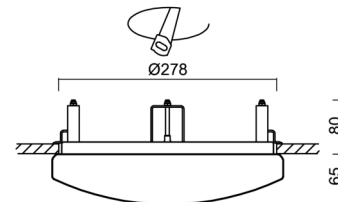

## Technical

Types of luminaires	Classic on/off
Mounting type	semi-recessed
Base material	steel
Shade material	opal polycarbonate
Base color	white Ra9003
Shade color	white
Holding the shade	folding system
Mounting location	ceiling/wall
Width	300 mm
Length	300 mm
Height	68 mm
Diameter	ø 300 mm
mounting holes (diameter)	none
Installation wire (diameter)	2xØ16mm
Energy Class	D
Impact strength	IK10
Operating temperature	from -20°C to +30°C