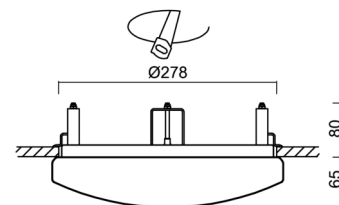

## Technical

Types of luminaires	Emergency combined + sensor
Mounting type	semi-recessed
Base material	steel
Shade material	opal polycarbonate
Base color	white Ral9003
Shade color	white
Holding the shade	folding system
Mounting location	ceiling/wall
Width	300 mm
Length	300 mm
Height	68 mm
Diameter	ø 300 mm
mounting holes (diameter)	none
Installation wire (diameter)	2xØ16mm
Energy Class	D
Impact strength	IK10
Operating temperature	from -20°C to +30°C