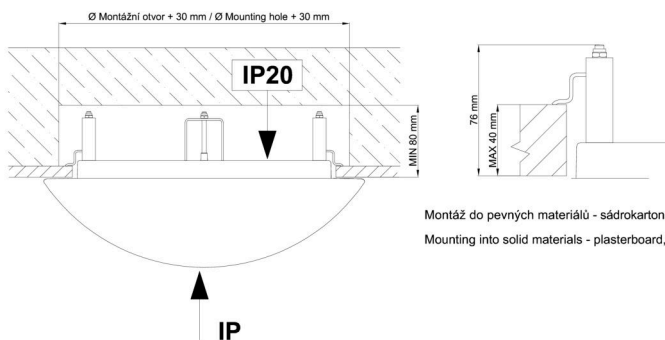

## Technical

Types of luminaires	Emergency combined + sensor
Mounting type	semi-recessed
Base material	steel
Shade material	opal polycarbonate
Base color	white Ral9003
Shade color	white
Holding the shade	folding system
Mounting location	ceiling/wall
Width	300 mm
Length	300 mm
Height	68 mm
Diameter	ø 300 mm
mounting holes (diameter)	none
Installation wire (diameter)	2xØ16mm
Energy Class	D
Impact strength	IK10
Operating temperature	from -20°C to +30°C

## Installation dimensions:

Svítlidlo nesmí být z horní strany zakryto izolací.  
Luminaire must not be covered with insulating matting.

Rozměry dutiny pro vestavné svítidlo [mm]:  
Dimensions of cavity for recessed luminaire [mm]: