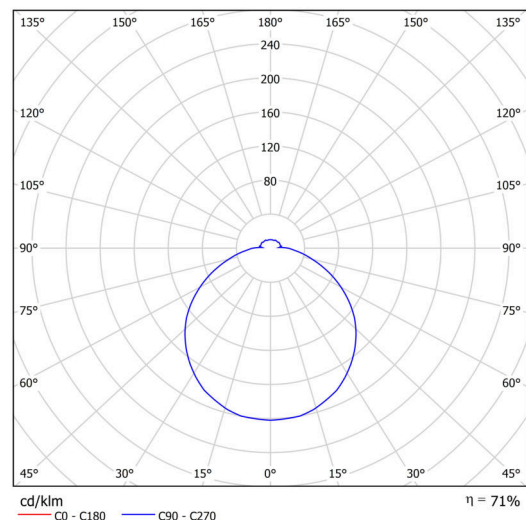

Luminous

Lum. flux of luminaire	1480 lm
Lum. flux of light source	2080 lm
Lum. flux of light source in emergency mode	150 lm
Luminaire efficacy	113 lm/W
Temperature	4000 K
Rated life time LED L80/B10	100000 hours
CRI	Ra80
MacAdam	3