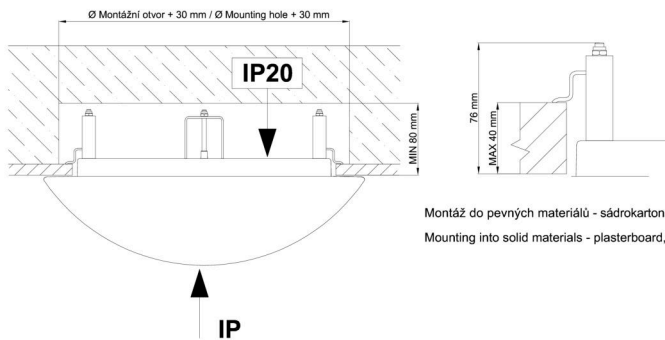

Technical

Types of luminaires	Sensor
Mounting type	semi-recessed
Base material	steel
Shade material	opal polycarbonate
Base color	white Ra9003
Shade color	white
Holding the shade	folding system
Mounting location	ceiling/wall
Width	300 mm
Length	300 mm
Height	68 mm
Diameter	ø 300 mm
mounting holes (diameter)	none
Installation wire (diameter)	2xØ16mm
Energy Class	D
Impact strength	IK10
Operating temperature	from -20°C to +30°C

Rozměry dutiny pro vestavné svítidlo [mm]:
Dimensions of cavity for recessed luminaire [mm]:

Montáž do pevných materiálů - sádkartón, dřevo.
Mounting into solid materials - plasterboard, wood.

Additional assortment: