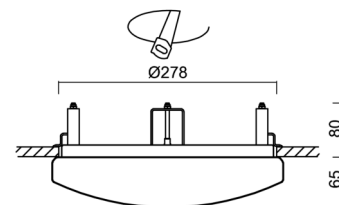

Technical

Types of luminaires	Sensor
Mounting type	semi-recessed
Base material	steel
Shade material	opal polycarbonate
Base color	white Ra9003
Shade color	white
Holding the shade	folding system
Mounting location	ceiling/wall
Width	300 mm
Length	300 mm
Height	68 mm
Diameter	ø 300 mm
mounting holes (diameter)	none
Installation wire (diameter)	2xØ16mm
Energy Class	D
Impact strength	IK10
Operating temperature	from -20°C to +30°C

Eulum data for calculation programs are available at www.osmont.cz.

Logistic

EAN	8591728135522
Weight NTTO	1.75 Kg
Weight BTTO	2.05 Kg
Number of cartons	1 pcs
Package volume	0.02 m ³
Package 1 width	0.305 m
Package 1 length	0.305 m
Package 1 height	0.21 m
Warranty*	60 months