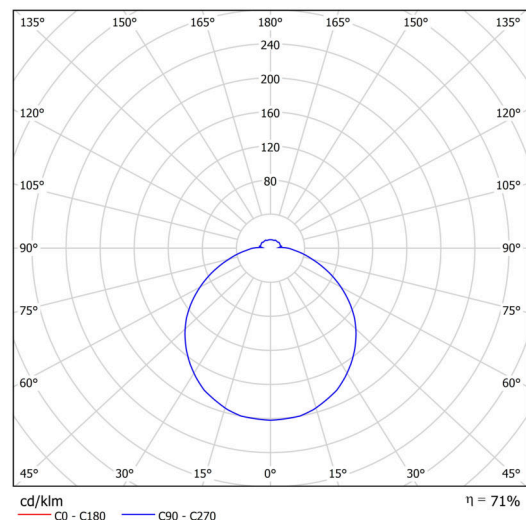

Luminous

Lum. flux of luminaire	1910 lm
Lum. flux of light source	2690 lm
Luminaire efficacy	106 lm/W
Temperature	3000 K
Rated life time LED L80/B10	100000 hours
CRI	Ra80
MacAdam	3
Blue light hazard	Risk group 0