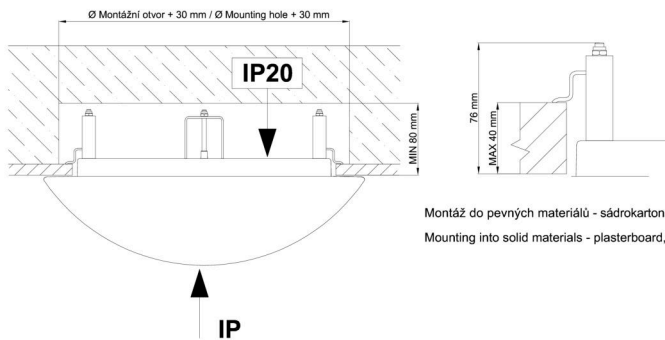

Technical

Types of luminaires	Dimmable
Mounting type	semi-recessed
Base material	steel
Shade material	opal polycarbonate
Base color	white Ra9003
Shade color	white
Holding the shade	folding system
Mounting location	ceiling/wall
Width	300 mm
Length	300 mm
Height	68 mm
Diameter	ø 300 mm
mounting holes (diameter)	none
Installation wire (diameter)	2xø16mm
Energy Class	D
Impact strength	IK10
Operating temperature	from -20°C to +30°C

Rozměry dutiny pro vestavné svítidlo [mm]:
Dimensions of cavity for recessed luminaire [mm]:

Montáž do pevných materiálů - sádkartón, dřevo.
Mounting into solid materials - plasterboard, wood.

Additional assortment: