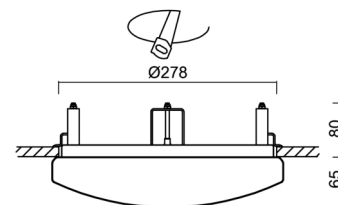

Technical

Types of luminaires	Dimmable
Mounting type	semi-recessed
Base material	steel
Shade material	opal polycarbonate
Base color	white Ra9003
Shade color	white
Holding the shade	folding system
Mounting location	ceiling/wall
Width	300 mm
Length	300 mm
Height	68 mm
Diameter	ø 300 mm
mounting holes (diameter)	none
Installation wire (diameter)	2xø16mm
Energy Class	D
Impact strength	IK10
Operating temperature	from -20°C to +30°C

Eulum data for calculation programs are available at www.osmont.cz.

Logistic

EAN	8591728135324
Weight NTTO	1.7 Kg
Weight BTTO	2 Kg
Number of cartons	1 pcs
Package volume	0.02 m ³
Package 1 width	0.305 m
Package 1 length	0.305 m
Package 1 height	0.21 m
Warranty*	60 months