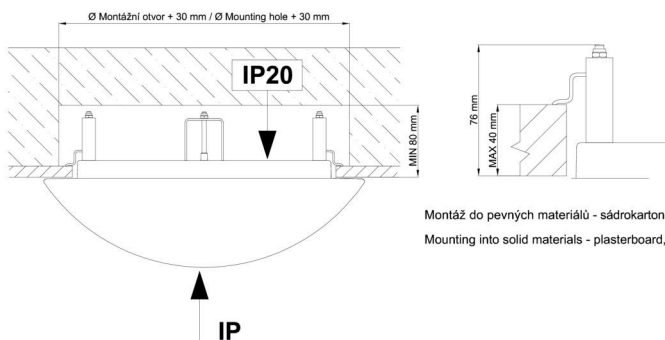

Eulum data for calculation programs are available at [www.osmont.cz](http://www.osmont.cz).

Logistic

EAN	8591728135256
Weight NTTO	1.7 Kg
Weight BTTO	2 Kg
Number of cartons	1 pcs
Package volume	0.02 m <sup>3</sup>
Package 1 width	0.305 m
Package 1 length	0.305 m
Package 1 height	0.21 m
Warranty*	60 months

\*The warranty for the batteries is valid for 12 months from the date of purchase.

Installation dimensions:

Svítlidlo nesmí být z horní strany zakryto izolací.  
Luminaire must not be covered with insulating matting.

Rozměry dutiny pro vestavné svítidlo [mm]:  
Dimensions of cavity for recessed luminaire [mm]:

Montáž do pevných materiálů - sádkartón, dřevo.  
Mounting into solid materials - plasterboard, wood.