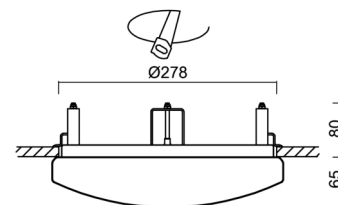

## Technical

Types of luminaires	Classic on/off
Mounting type	semi-recessed
Base material	steel
Shade material	opal polycarbonate
Base color	white Ra9003
Shade color	white
Holding the shade	folding system
Mounting location	ceiling/wall
Width	300 mm
Length	300 mm
Height	68 mm
Diameter	ø 300 mm
mounting holes (diameter)	none
Installation wire (diameter)	2xØ16mm
Energy Class	D
Impact strength	IK10
Operating temperature	from -20°C to +30°C