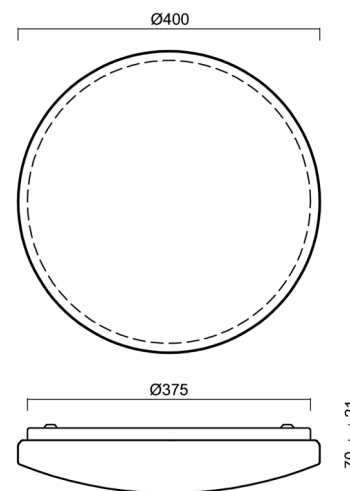

SAGITA 2

LED-1L16EMP700KN83/PC53 3/4K#

WWW.OSMONT.CZ

SAGITA 2

Product code: SAG71429

Type: LED-1L16EMP700KN83/PC53 3/4K#

Short description of the luminaire: White surface-mounted changeable LED light ON/OFF and polycarbonate shade

Technical

Types of luminaires	Classic on/off
Mounting type	surface mounted
Base material	steel
Shade material	opal polycarbonate
Base color	white Ra9003
Shade color	white
Holding the shade	folding system
Mounting location	ceiling/wall
Width	400 mm
Length	400 mm
Height	86 mm
Diameter	ø 400 mm
mounting holes (diameter)	3xø5mm
Installation wire (diameter)	2xø16mm
Energy Class	D
Impact strength	IK10
Operating temperature	from -20°C to +30°C

Lampshade

Product code	Name	Color	Description	Picture	Drawing
20554	PC53	white		