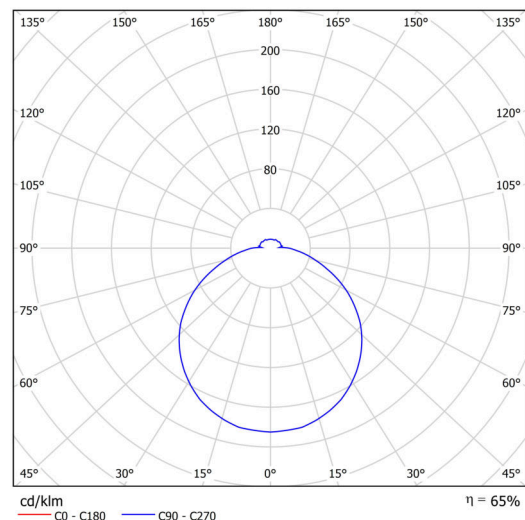

Luminous

Lum. flux of luminaire	3280/3430 lm
Lum. flux of light source	5050/5270 lm
Luminaire efficacy	96 lm/W
Temperature	3000/4000 K
Rated life time LED L80/B10	100000 hours
CRI	Ra80
MacAdam	3
Blue light hazard	Risk group 0