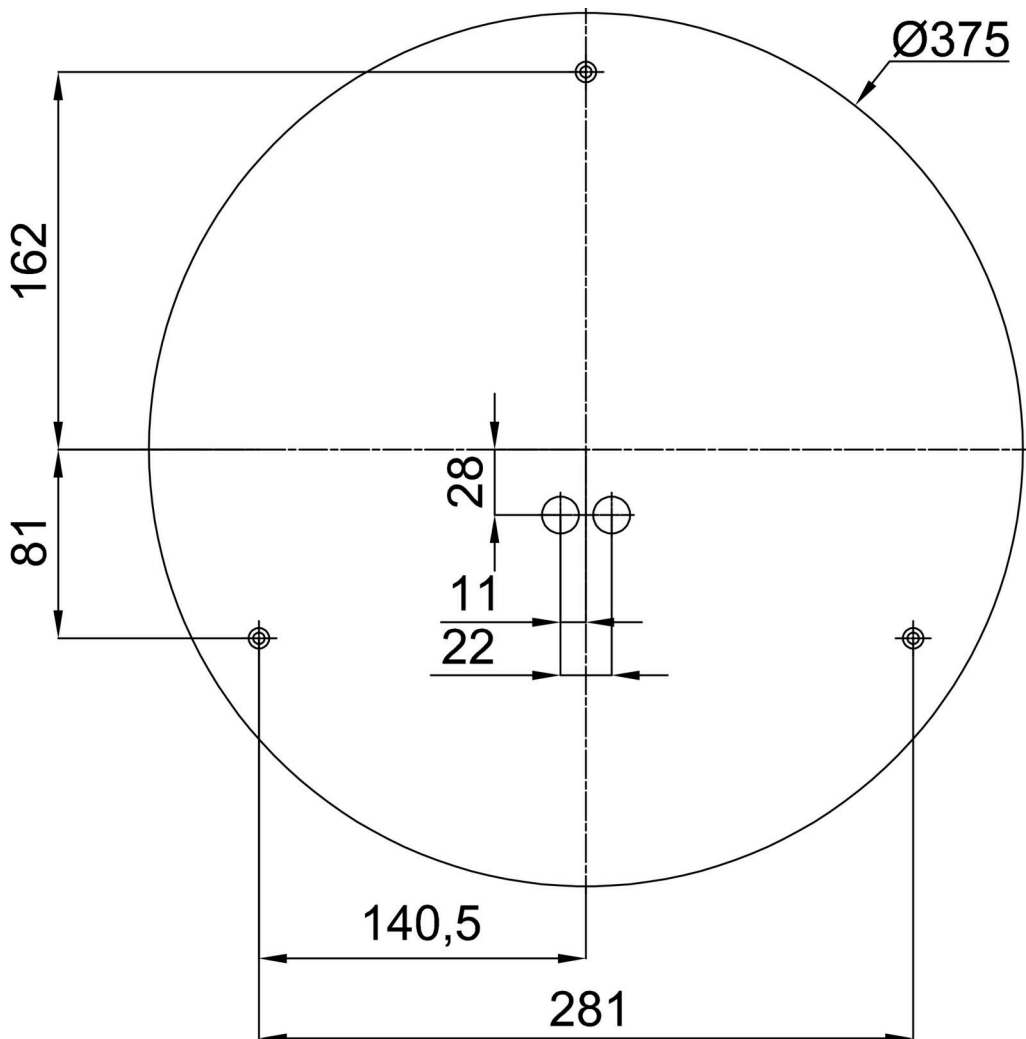

TECHNICAL SHEET

Multipower

Possibility of output adjustment by the user (DIP switch on the current source).

I [mA]	700	600	500	400	
[%]	100	86	71	57	

Logistic

EAN	8591728135867
Weight NTTO	1.6 Kg
Weight BTTO	2 Kg
Number of cartons	1 pcs
Package volume	0.02 m³
Package 1 width	0.42 m
Package 1 length	0.405 m
Package 1 height	0.12 m
Warranty*	60 months

*The warranty for the batteries is valid for 12 months from the date of purchase.

Installation dimensions: