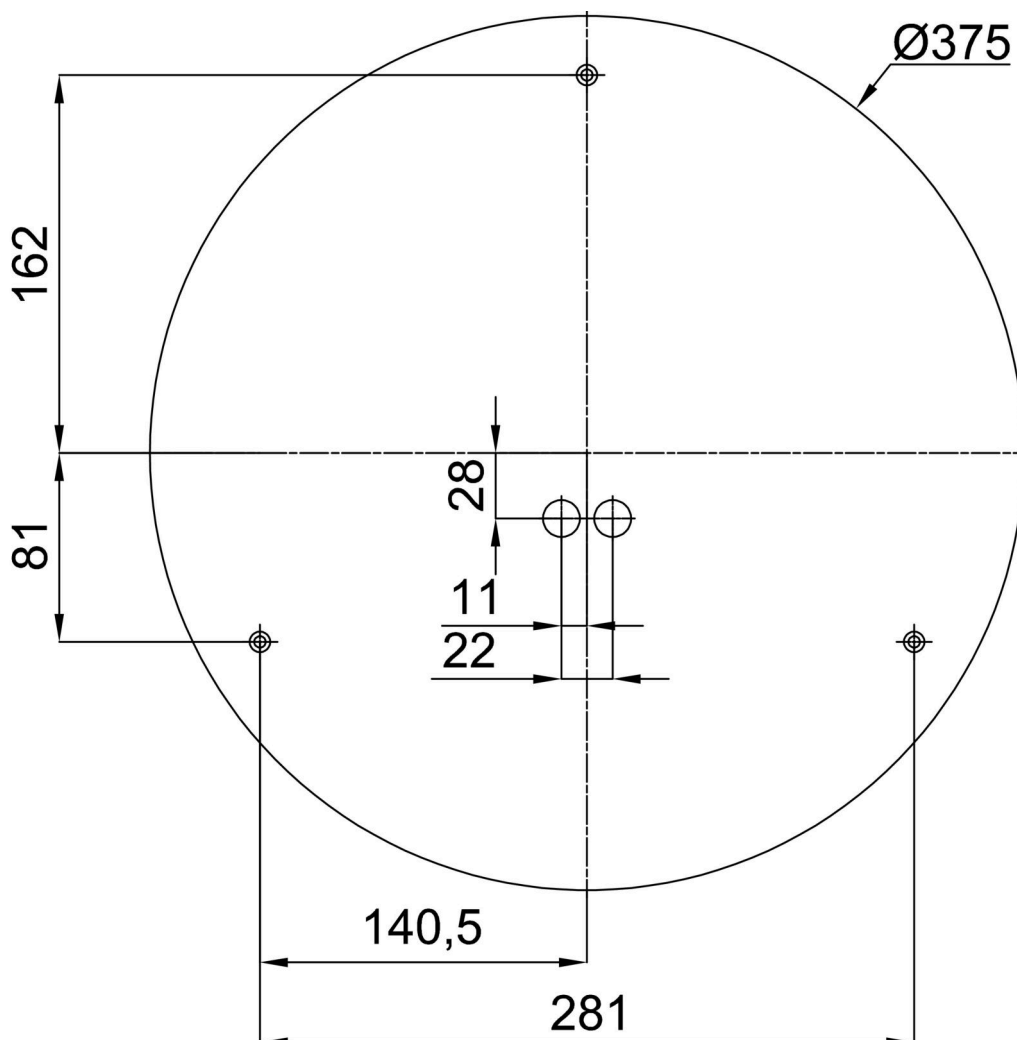

Technical

| | |
|------------------------------|--------------------|
| Types of luminaires | Emergency combined |
| Mounting type | surface mounted |
| Base material | steel |
| Shade material | opal polycarbonate |
| Base color | white Ra9003 |
| Shade color | white |
| Holding the shade | folding system |
| Mounting location | ceiling/wall |
| Width | 400 mm |
| Length | 400 mm |
| Height | 86 mm |
| Diameter | ø 400 mm |
| mounting holes (diameter) | 3xø5mm |
| Installation wire (diameter) | 2xø16mm |
| Energy Class | D |
| Impact strength | IK10 |
| Operating temperature | from 0°C to +30°C |

TECHNICAL SHEET

Eulum data for calculation programs are available at www.osmont.cz.

Logistic

| | |
|-------------------|---------------------|
| EAN | 8591728135171 |
| Weight NTTO | 1.8 Kg |
| Weight BTTO | 2.2 Kg |
| Number of cartons | 1 pcs |
| Package volume | 0.02 m ³ |
| Package 1 width | 0.42 m |
| Package 1 length | 0.405 m |
| Package 1 height | 0.12 m |
| Warranty* | 60 months |

*The warranty for the batteries is valid for 12 months from the date of purchase.

Installation dimensions:

Additional assortment:

Base for surface mounting

| Product code | Name | Color | Description | Picture | Drawing |
|--------------|-----------|------------------|-------------|--|---|
| 33502 | KN8,K8/BP | white Ra19003 | |  |  |