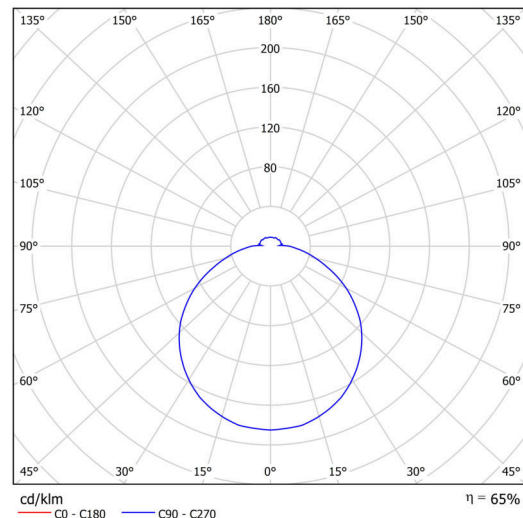

Luminous

Lum. flux of luminaire	2540 lm
Lum. flux of light source	3910 lm
Lum. flux of light source in emergency mode	150 lm
Luminaire efficacy	105 lm/W
Temperature	4000 K
Rated life time LED L80/B10	100000 hours
CRI	Ra80
MacAdam	3
Blue light hazard	Risk group 0