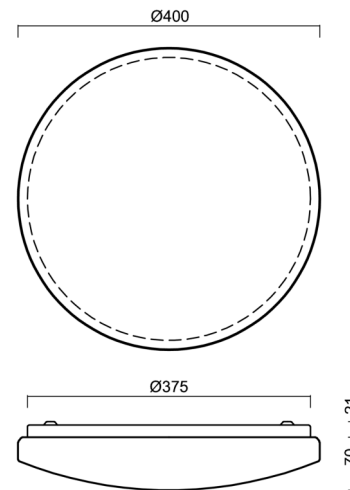

SAGITA 2

LED-1L16E500KN83/PC53/NK1W 4K#

WWW.OSMONT.CZ

SAGITA 2

Product code: SAG67749

Type: LED-1L16E500KN83/PC53/NK1W 4K#

Short description of the luminaire: White surface-mounted LED light with emergency unit combined and polycarbonate shade.

Technical

| | |
|------------------------------|--------------------|
| Types of luminaires | Emergency combined |
| Mounting type | surface mounted |
| Base material | steel |
| Shade material | opal polycarbonate |
| Base color | white Ra9003 |
| Shade color | white |
| Holding the shade | folding system |
| Mounting location | ceiling/wall |
| Width | 400 mm |
| Length | 400 mm |
| Height | 86 mm |
| Diameter | ø 400 mm |
| mounting holes (diameter) | 3xø5mm |
| Installation wire (diameter) | 2xø16mm |
| Energy Class | D |
| Impact strength | IK10 |
| Operating temperature | from 0°C to +30°C |

Lampshade

| Product code | Name | Color | Description | Picture | Drawing |
|--------------|------|-------|-------------|--|---------|
| 20554 | PC53 | white | |  | |