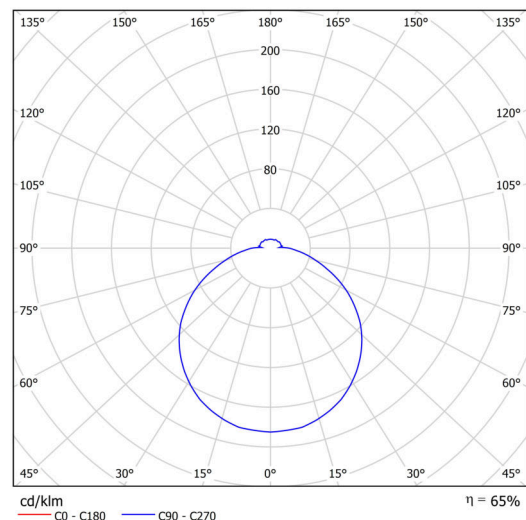

Luminous

Lum. flux of luminaire	3280 lm
Lum. flux of light source	5050 lm
Lum. flux of light source in emergency mode	150 lm
Luminaire efficacy	96 lm/W
Temperature	3000 K
Rated life time LED L80/B10	100000 hours
CRI	Ra80
MacAdam	3
Blue light hazard	Risk group 0