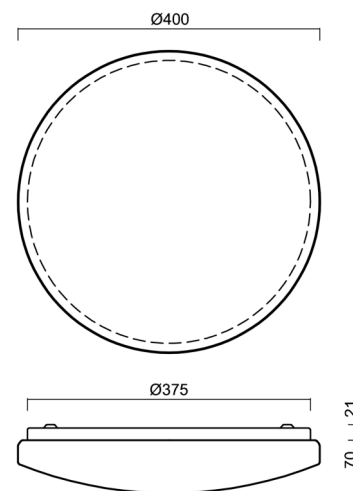

SAGITA 2

LED-1L16EMP700KN83/PC53/NK1W 3K#

WWW.OSMONT.CZ

SAGITA 2

Product code: SAG67255

Type: LED-1L16EMP700KN83/PC53/NK1W 3K#

Short description of the luminaire: White surface-mounted LED light with emergency unit combined and polycarbonate shade.

Technical

Types of luminaires	Emergency combined
Mounting type	surface mounted
Base material	steel
Shade material	opal polycarbonate
Base color	white Ra9003
Shade color	white
Holding the shade	folding system
Mounting location	ceiling/wall
Width	400 mm
Length	400 mm
Height	86 mm
Diameter	ø 400 mm
mounting holes (diameter)	3xø5mm
Installation wire (diameter)	2xø16mm
Energy Class	D
Impact strength	IK10
Operating temperature	from 0°C to +30°C

Lampshade

Product code	Name	Color	Description	Picture	Drawing
20554	PC53	white		