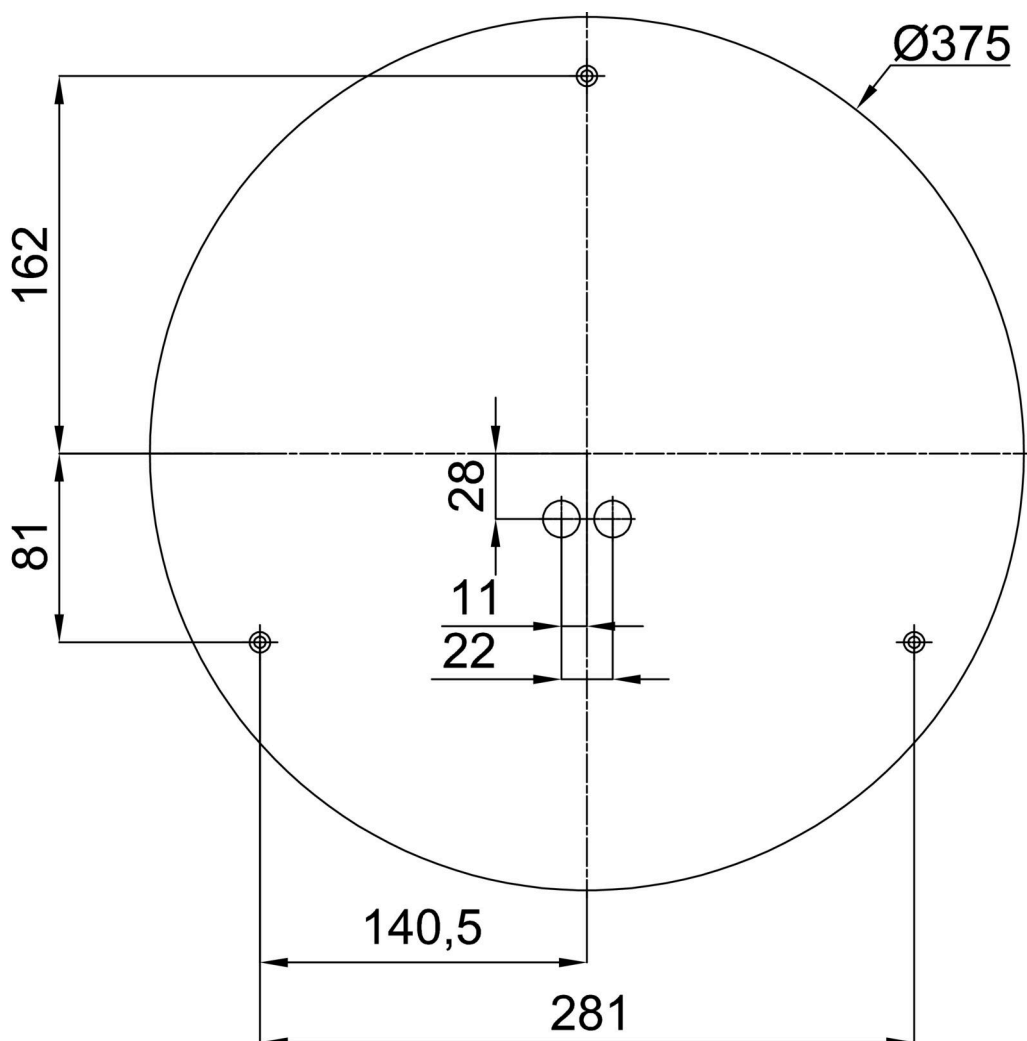

Technical

Types of luminaires	Emergency combined
Mounting type	surface mounted
Base material	steel
Shade material	opal polycarbonate
Base color	white Ra9003
Shade color	white
Holding the shade	folding system
Mounting location	ceiling/wall
Width	400 mm
Length	400 mm
Height	86 mm
Diameter	ø 400 mm
mounting holes (diameter)	3xø5mm
Installation wire (diameter)	2xø16mm
Energy Class	D
Impact strength	IK10
Operating temperature	from 0°C to +30°C

*The warranty for the batteries is valid for 12 months from the date of purchase.

Installation dimensions:

Additional assortment:

Base for surface mounting

Product code	Name	Color	Description	Picture	Drawing
33502	KN8,K8/BP	white Ra19003			

Lampshade

Product code	Name	Color	Description	Picture	Drawing
20554	PC53	white		