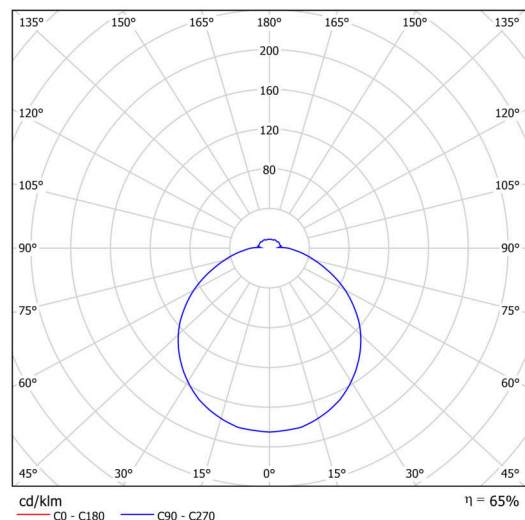

Luminous

Lum. flux of luminaire	2440 lm
Lum. flux of light source	3750 lm
Lum. flux of light source in emergency mode	150 lm
Luminaire efficacy	101 lm/W
Temperature	3000 K
Rated life time LED L80/B10	100000 hours
CRI	Ra80
MacAdam	3