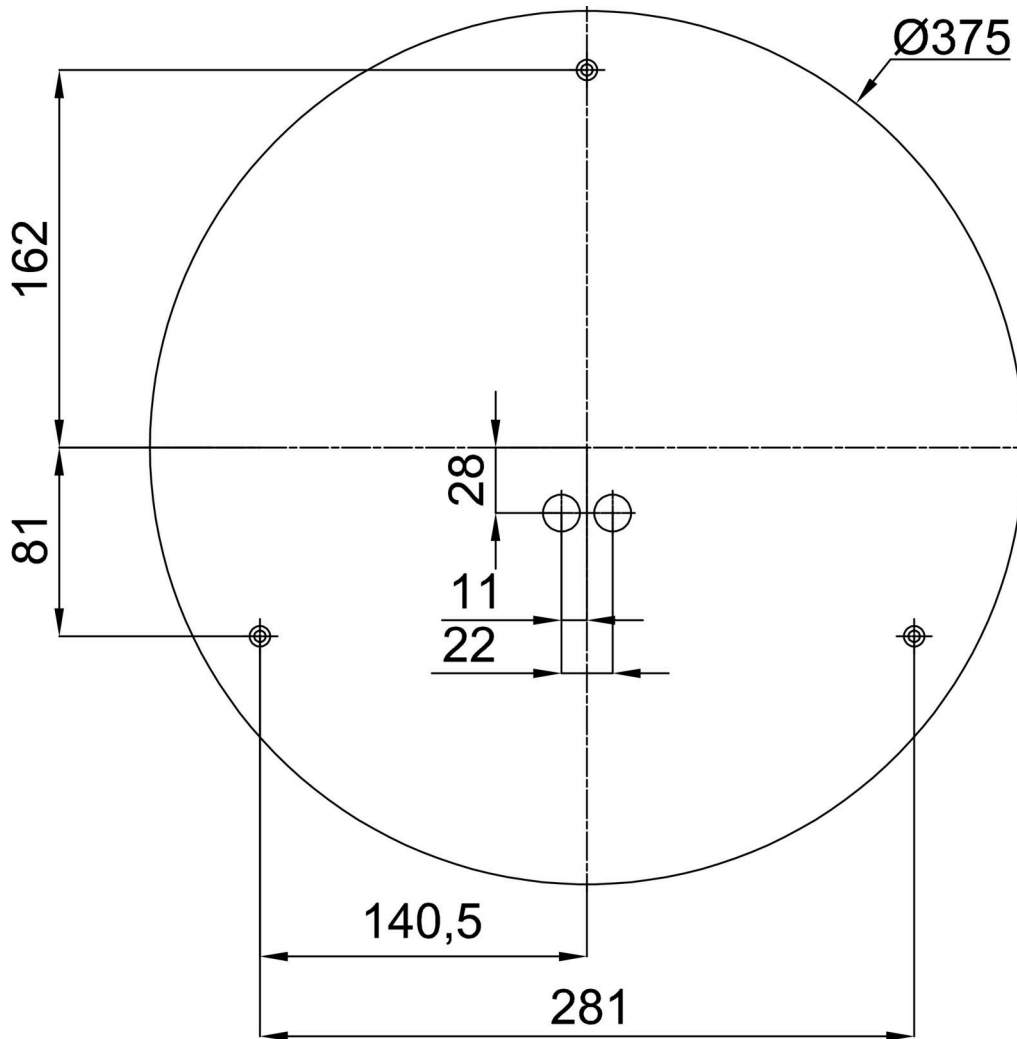

TECHNICAL SHEET

Blue light hazard	Risk group 0

Eulum data for calculation programs are available at www.osmont.cz.

Logistic

EAN	8591728134969
Weight NTTO	1.85 Kg
Weight BTTO	2.25 Kg
Number of cartons	1 pcs
Package volume	0.02 m³
Package 1 width	0.42 m
Package 1 length	0.405 m
Package 1 height	0.12 m
Warranty*	60 months

*The warranty for the batteries is valid for 12 months from the date of purchase.

Installation dimensions: