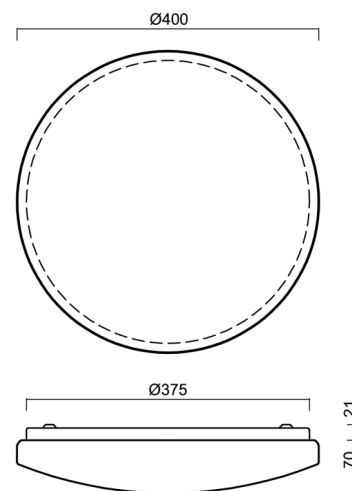

# SAGITA 2

Product code: SAG67250

Type: LED-1L16E500KN83/PC53/NK1W HF 3K#

Short description of the luminaire: White surface-mounted LED light with emergency unit combined with sensor and polycarbonate shade.

## Technical

Types of luminaires	Emergency combined + sensor
Mounting type	surface mounted
Base material	steel
Shade material	opal polycarbonate
Base color	white Ral9003
Shade color	white
Holding the shade	folding system
Mounting location	ceiling/wall
Width	400 mm
Length	400 mm
Height	86 mm
Diameter	ø 400 mm
mounting holes (diameter)	3xø5mm
Installation wire (diameter)	2xø16mm
Energy Class	D
Impact strength	IK10
Operating temperature	from -20°C to +30°C