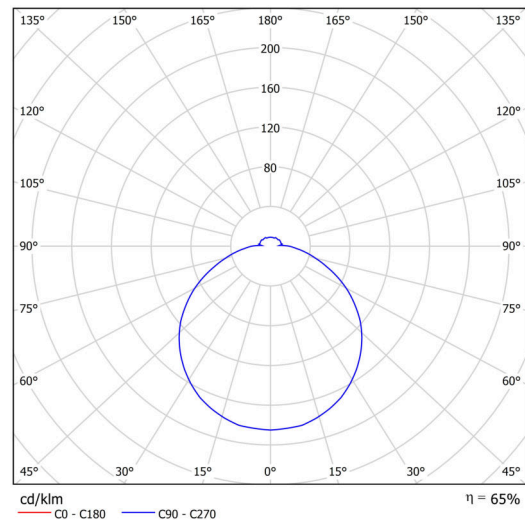

Luminous

Lum. flux of luminaire	2440 lm
Lum. flux of light source	3750 lm
Lum. flux of light source in emergency mode	150 lm
Luminaire efficacy	101 lm/W
Temperature	3000 K
Rated life time LED L80/B10	100000 hours
CRI	Ra80
MacAdam	3
Blue light hazard	Risk group 0