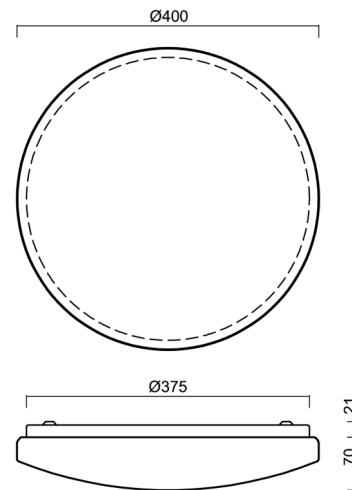

# SAGITA 2

Product code: SAG67249

Type: LED-1L16E500KN83/PC53/NK1W 3K#

Short description of the luminaire: White surface-mounted LED light with emergency unit combined and polycarbonate shade.

## Technical

Types of luminaires	Emergency combined
Mounting type	surface mounted
Base material	steel
Shade material	opal polycarbonate
Base color	white Ra9003
Shade color	white
Holding the shade	folding system
Mounting location	ceiling/wall
Width	400 mm
Length	400 mm
Height	86 mm
Diameter	ø 400 mm
mounting holes (diameter)	3xø5mm
Installation wire (diameter)	2xø16mm
Energy Class	D
Impact strength	IK10
Operating temperature	from 0°C to +30°C