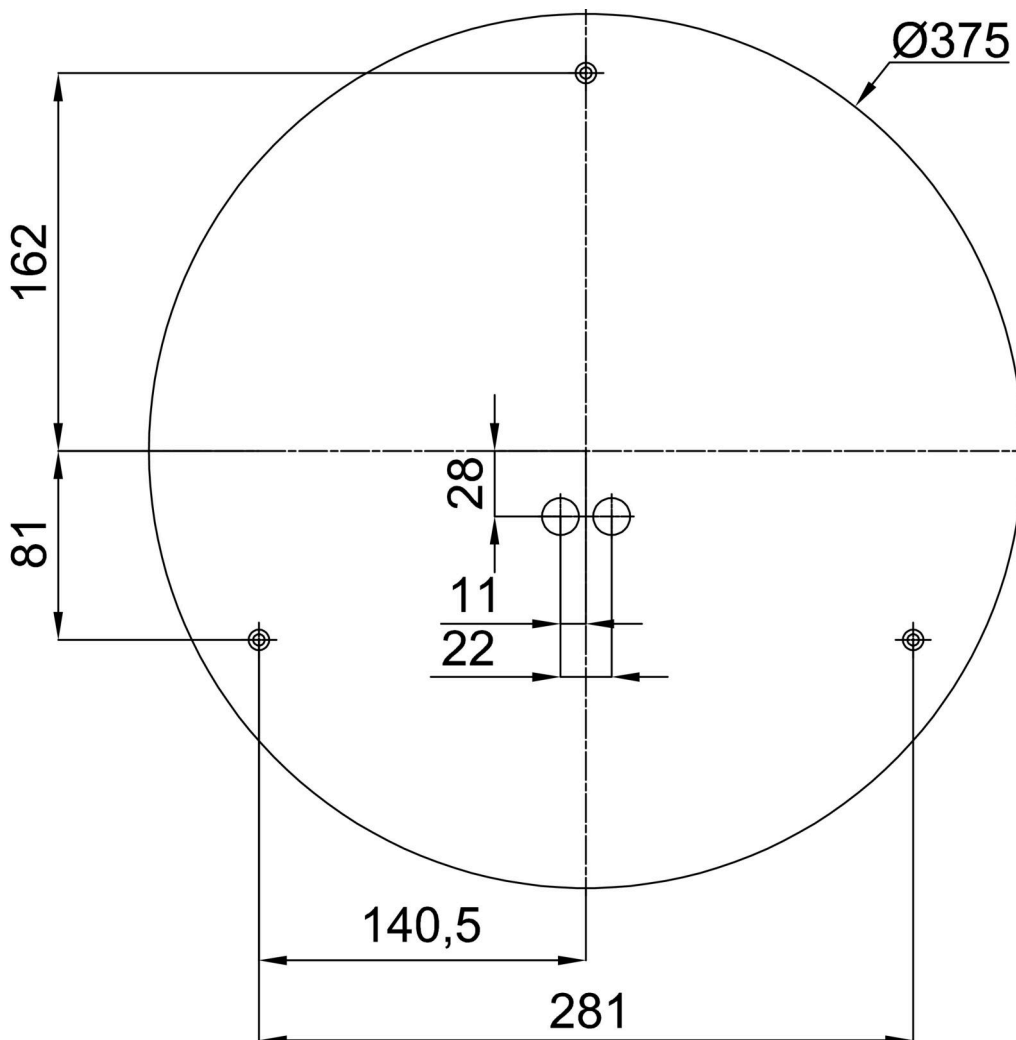

TECHNICAL SHEET

Eulum data for calculation programs are available at www.osmont.cz.

Logistic

EAN	8591728134952
Weight NTTO	1.8 Kg
Weight BTTO	2.2 Kg
Number of cartons	1 pcs
Package volume	0.02 m³
Package 1 width	0.42 m
Package 1 length	0.405 m
Package 1 height	0.12 m
Warranty*	60 months

*The warranty for the batteries is valid for 12 months from the date of purchase.

Installation dimensions: