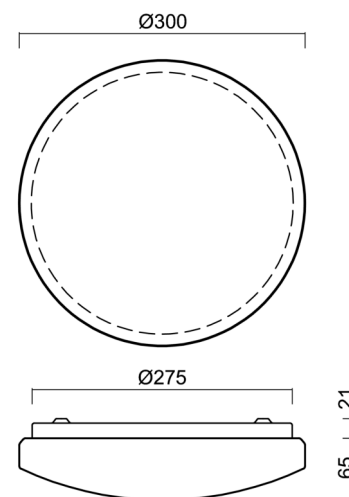

SAGITA 1

LED-1L14EMP700KN62/PC52 NK3HST 4K#

WWW.OSMONT.CZ

SAGITA 1

Product code: SAG68756

Type: LED-1L14EMP700KN62/PC52 NK3HST 4K#

Short description of the luminaire: White colour | ceiling or wall LED light with emergency backup combined (with Self-test) | multipower driver | opal polycarbonate shade (PC)|

Technical

Types of luminaires	Emergency combined
Mounting type	surface mounted
Base material	steel
Shade material	opal polycarbonate
Base color	white Ral9003
Shade color	white
Holding the shade	folding system
Mounting location	ceiling/wall
Width	300 mm
Length	300 mm
Height	81 mm
mounting holes (diameter)	3xØ5mm
Cable entrance	2xØ16mm
Energy Class	D
Impact strength	IK10
Operating temperature	from 0°C to +30°C

Eulum data for calculation programs are available at www.osmont.cz.

Logistic

EAN	8591728159221
Weight NTTO	1.1 Kg
Weight BTTO	1.4 Kg
Number of cartons	1 pcs
Package volume	0.011 m ³
Package 1 width	0.285 m
Package 1 length	0.3 m
Package 1 height	0.13 m
Warranty*	60 months