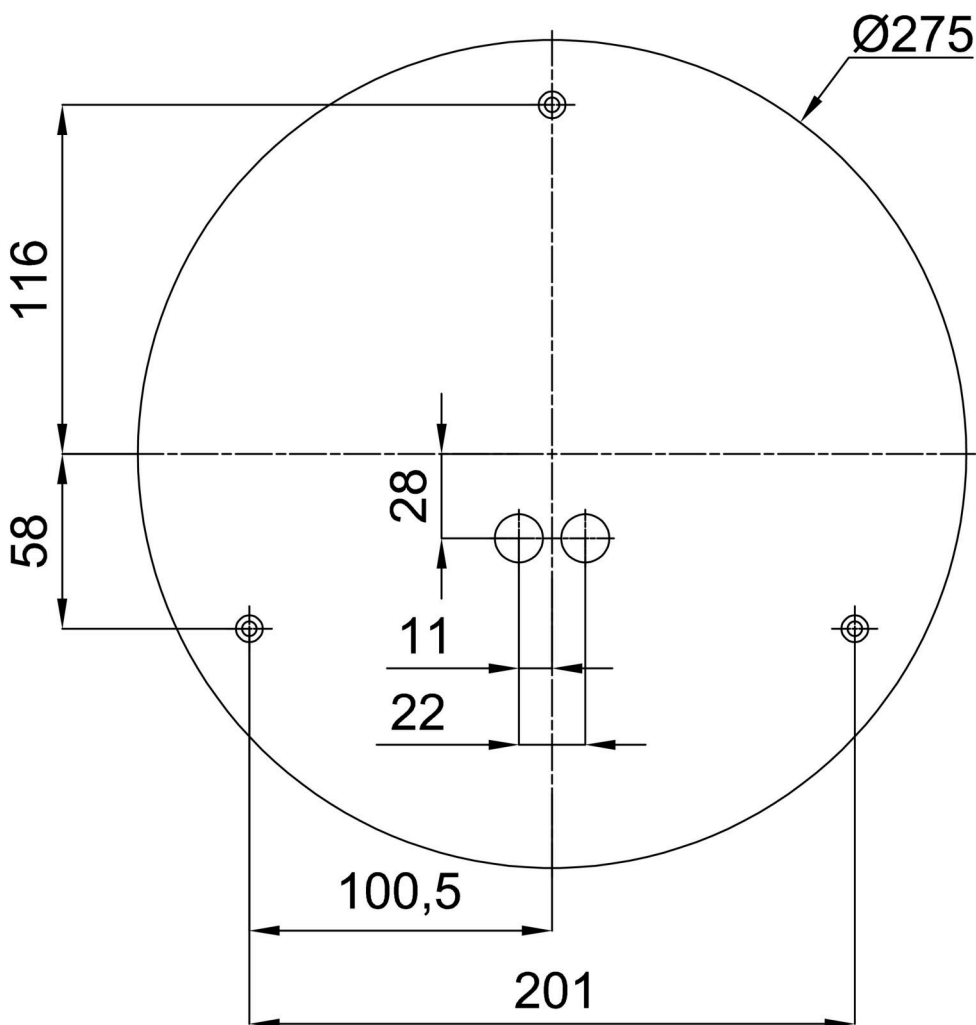

Technical

Types of luminaires	Emergency combined
Mounting type	surface mounted
Base material	steel
Shade material	opal polycarbonate
Base color	white Ral9003
Shade color	white
Holding the shade	folding system
Mounting location	ceiling/wall
Width	300 mm
Length	300 mm
Height	81 mm
mounting holes (diameter)	3xØ5mm
Cable entrance	2xØ16mm
Energy Class	D
Impact strength	IK10
Operating temperature	from 0°C to +30°C

Eulum data for calculation programs are available at www.osmont.cz.

Logistic

EAN	8591728159221
Weight NTTO	1.1 Kg
Weight BTTO	1.4 Kg
Number of cartons	1 pcs
Package volume	0.011 m ³
Package 1 width	0.285 m
Package 1 length	0.3 m
Package 1 height	0.13 m
Warranty*	60 months

*The warranty for the batteries is valid for 12 months from the date of purchase.

Installation dimensions:

Additional assortment:

Base for surface mounting

Product code	Name	Color	Description	Picture	Drawing
33501	KN6,K6/BP	white Ra19003	příslušenství		