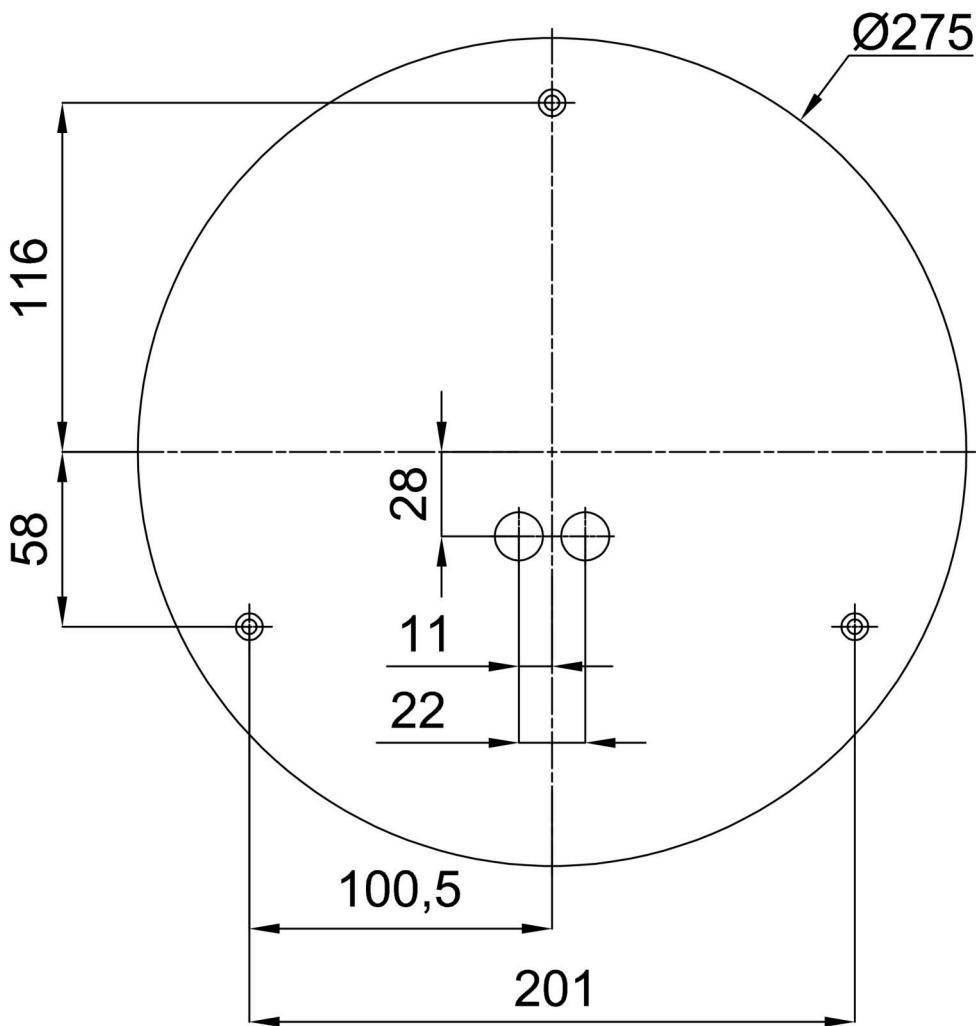

Logistic

EAN	8591728159146
Weight NTTO	1.1 Kg
Weight BTTO	1.4 Kg
Number of cartons	1 pcs
Package volume	0.011 m³
Package 1 width	0.285 m
Package 1 length	0.3 m
Package 1 height	0.13 m
Warranty*	60 months

*The warranty for the batteries is valid for 12 months from the date of purchase.

Installation dimensions: