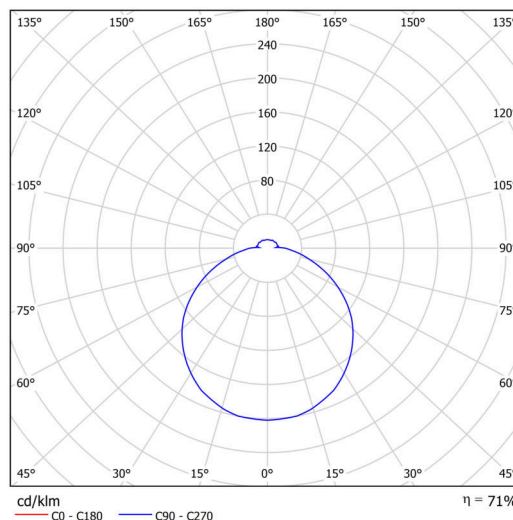

Luminous

Lum. flux of luminaire	1910 lm
Lum. flux of light source	2690 lm
Lum. flux of light source in emergency mode	200 lm
Temperature	3000 K
Rated life time LED L80/B10	100000 hours
CRI	Ra80
MacAdam	3
Blue light hazard	Risk group 0

Eulum data for calculation programs are available at www.osmont.cz.