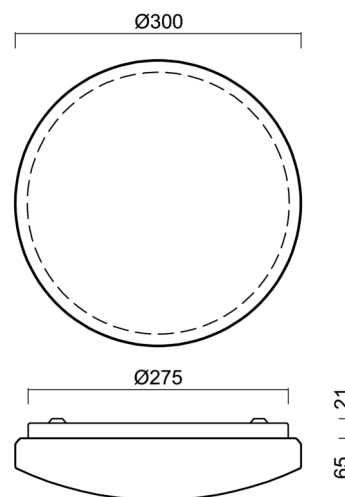

SAGITA 1

LED-1L14EMP700KN62/PC52 NK3HST 3K#

WWW.OSMONT.CZ

SAGITA 1

Product code: SAG68256

Type: LED-1L14EMP700KN62/PC52 NK3HST 3K#

Short description of the luminaire: White colour | ceiling or wall LED light with emergency backup combined (with Self-test) | multipower driver | opal polycarbonate shade (PC)|

Technical

Types of luminaires	Emergency combined
Mounting type	surface mounted
Base material	steel
Shade material	opal polycarbonate
Base color	white Ral9003
Shade color	white
Holding the shade	folding system
Mounting location	ceiling/wall
Width	300 mm
Length	300 mm
Height	81 mm
mounting holes (diameter)	3xØ5mm
Cable entrance	2xØ16mm
Energy Class	D
Impact strength	IK10
Operating temperature	from 0°C to +30°C

Eulum data for calculation programs are available at www.osmont.cz.

Logistic

EAN	8591728159146
Weight NTTO	1.1 Kg
Weight BTTO	1.4 Kg
Number of cartons	1 pcs
Package volume	0.011 m ³
Package 1 width	0.285 m
Package 1 length	0.3 m
Package 1 height	0.13 m
Warranty*	60 months