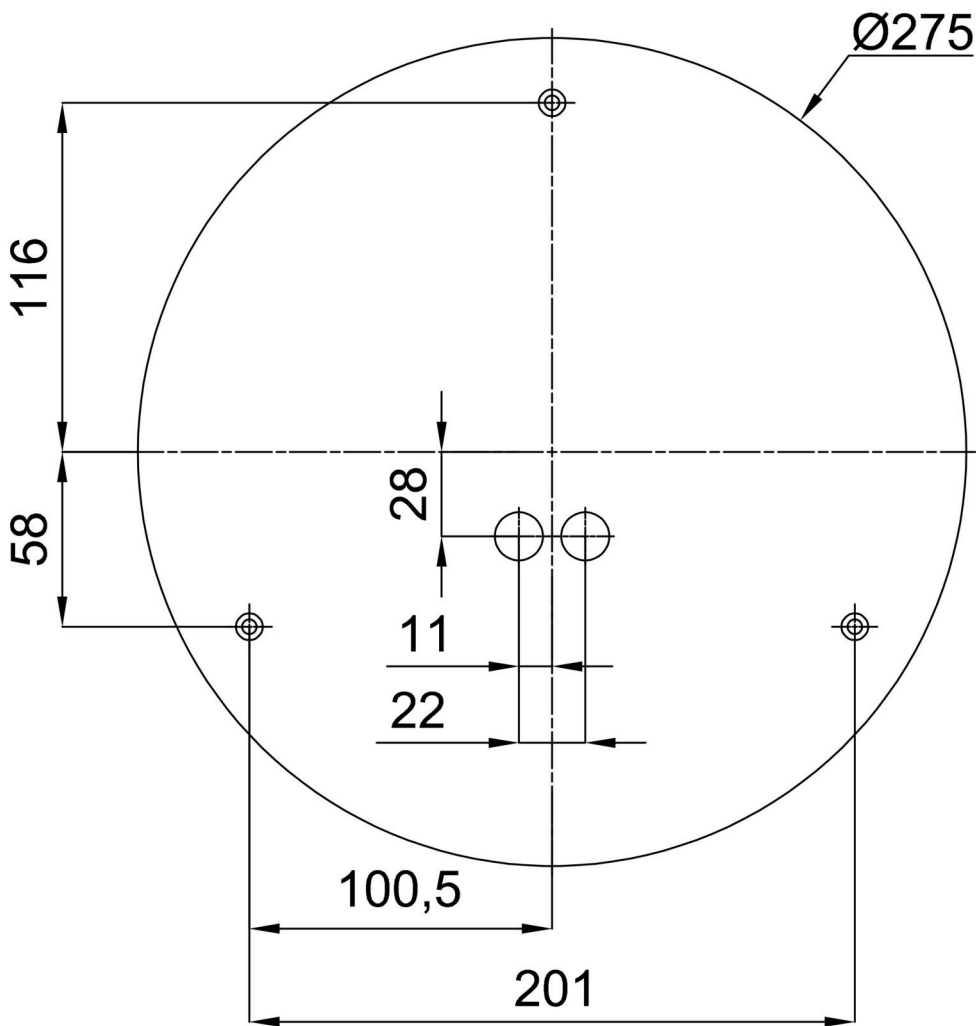

Logistic

EAN	8591728159122
Weight NTTO	1.1 Kg
Weight BTTO	1.4 Kg
Number of cartons	1 pcs
Package volume	0.011 m³
Package 1 width	0.285 m
Package 1 length	0.3 m
Package 1 height	0.13 m
Warranty*	60 months

*The warranty for the batteries is valid for 12 months from the date of purchase.

Installation dimensions: