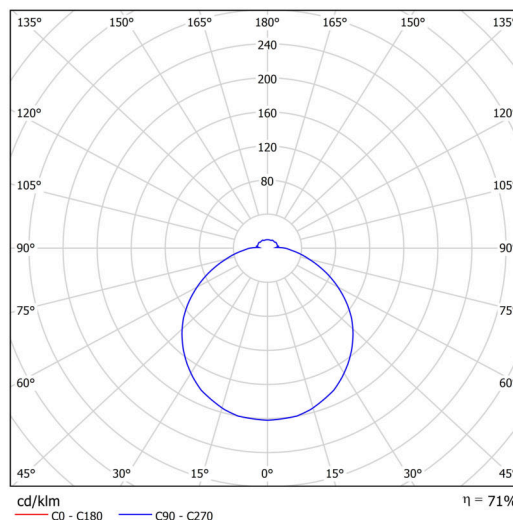

Luminous

Lum. flux of luminaire	1420 lm
Lum. flux of light source	2000 lm
Lum. flux of light source in emergency mode	200 lm
Temperature	3000 K
Rated life time LED L80/B10	100000 hours
CRI	Ra80
MacAdam	3
Blue light hazard	Risk group 0

Eulum data for calculation programs are available at www.osmont.cz.