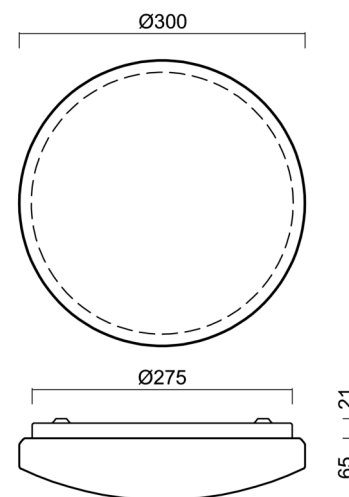

# SAGITA 1

Product code: SAG68254

Type: LED-1L14E500KN62/PC52 NK3HST 3K#

Short description of the luminaire: White colour | ceiling or wall LED light with emergency backup combined ( with Self-test) | opal polycarbonate shade (PC)

## Technical

Types of luminaires	Emergency combined
Mounting type	surface mounted
Base material	steel
Shade material	opal polycarbonate
Base color	white Ral9003
Shade color	white
Holding the shade	folding system
Mounting location	ceiling/wall
Width	300 mm
Length	300 mm
Height	81 mm
mounting holes (diameter)	3xØ5mm
Cable entrance	2xØ16mm
Energy Class	D
Impact strength	IK10
Operating temperature	from 0°C to +30°C