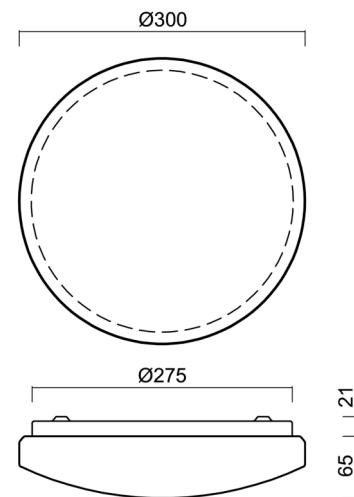

# SAGITA 1

Product code: SAG67743

Type: LED-1L14EMP700KN62/PC52/NK1W 4K#

Short description of the luminaire: White surface-mounted LED light with emergency unit combined and polycarbonate shade.

## Technical

Types of luminaires	Emergency combined
Mounting type	surface mounted
Base material	steel
Shade material	opal polycarbonate
Base color	white Ra9003
Shade color	white
Holding the shade	folding system
Mounting location	ceiling/wall
Width	300 mm
Length	300 mm
Height	81 mm
Diameter	ø 300 mm
mounting holes (diameter)	3xø4mm
Installation wire (diameter)	2xø16mm
Energy Class	D
Impact strength	IK10
Operating temperature	from 0°C to +30°C