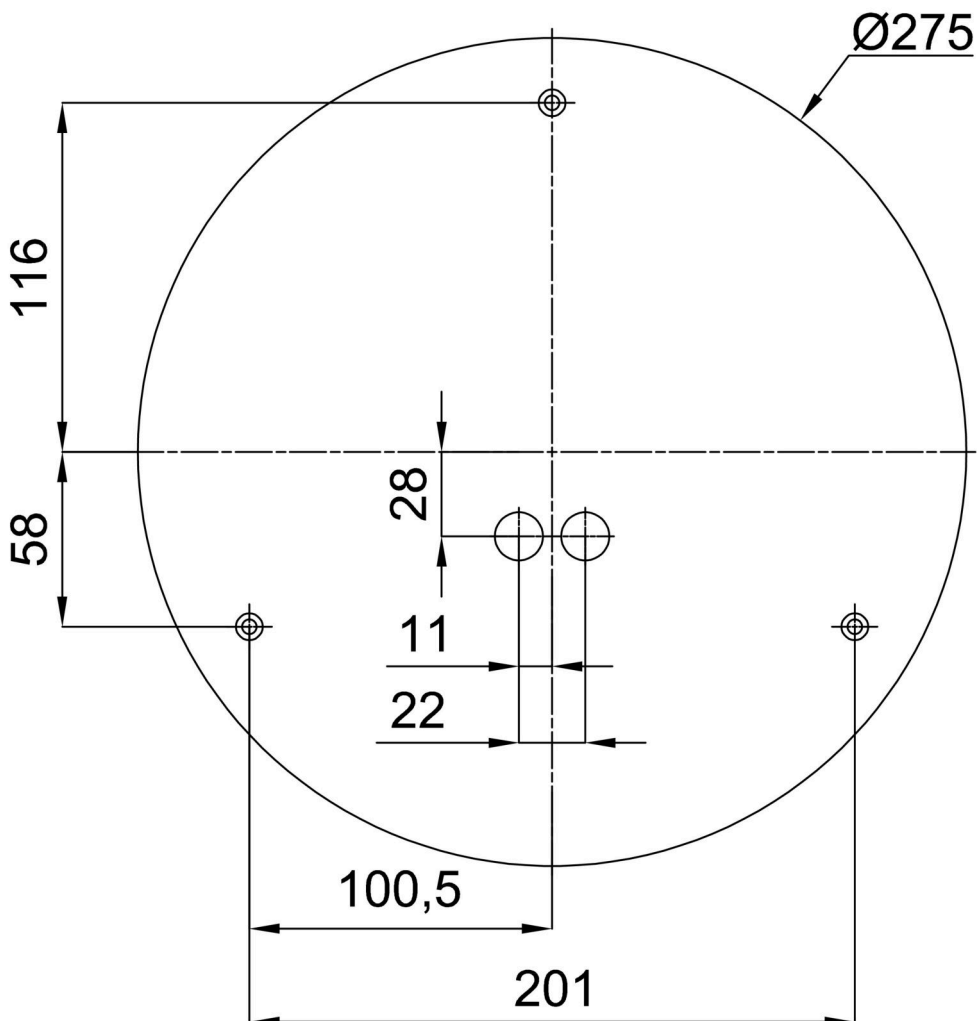

TECHNICAL SHEET

Eulum data for calculation programs are available at www.osmont.cz.

Multipower

Possibility of output adjustment by the user (DIP switch on the current source).

I [mA]	700	600	500	400	
[%]	100	86	71	57	

Logistic

EAN	8591728135119
Weight NTTO	1.1 Kg
Weight BTTO	1.4 Kg
Number of cartons	1 pcs
Package volume	0.011 m³
Package 1 width	0.3 m
Package 1 length	0.285 m
Package 1 height	0.13 m
Warranty*	60 months

*The warranty for the batteries is valid for 12 months from the date of purchase.

Installation dimensions: