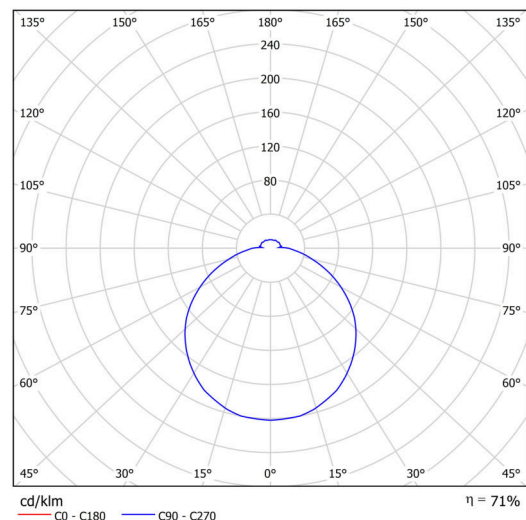

Luminous

Lum. flux of luminaire	2000 lm
Lum. flux of light source	2810 lm
Lum. flux of light source in emergency mode	150 lm
Luminaire efficacy	111 lm/W
Temperature	4000 K
Rated life time LED L80/B10	100000 hours
CRI	Ra80
MacAdam	3
Blue light hazard	Risk group 0