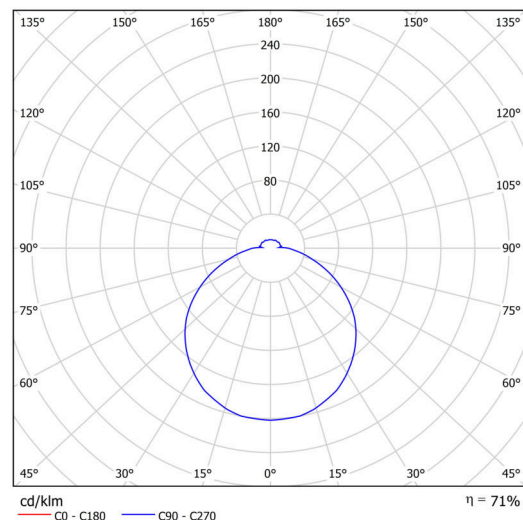

Luminous

Lum. flux of luminaire	1480 lm
Lum. flux of light source	2080 lm
Lum. flux of light source in emergency mode	150 lm
Luminaire efficacy	113 lm/W
Temperature	4000 K
Rated life time LED L80/B10	100000 hours
CRI	Ra80
MacAdam	3
Blue light hazard	Risk group 0