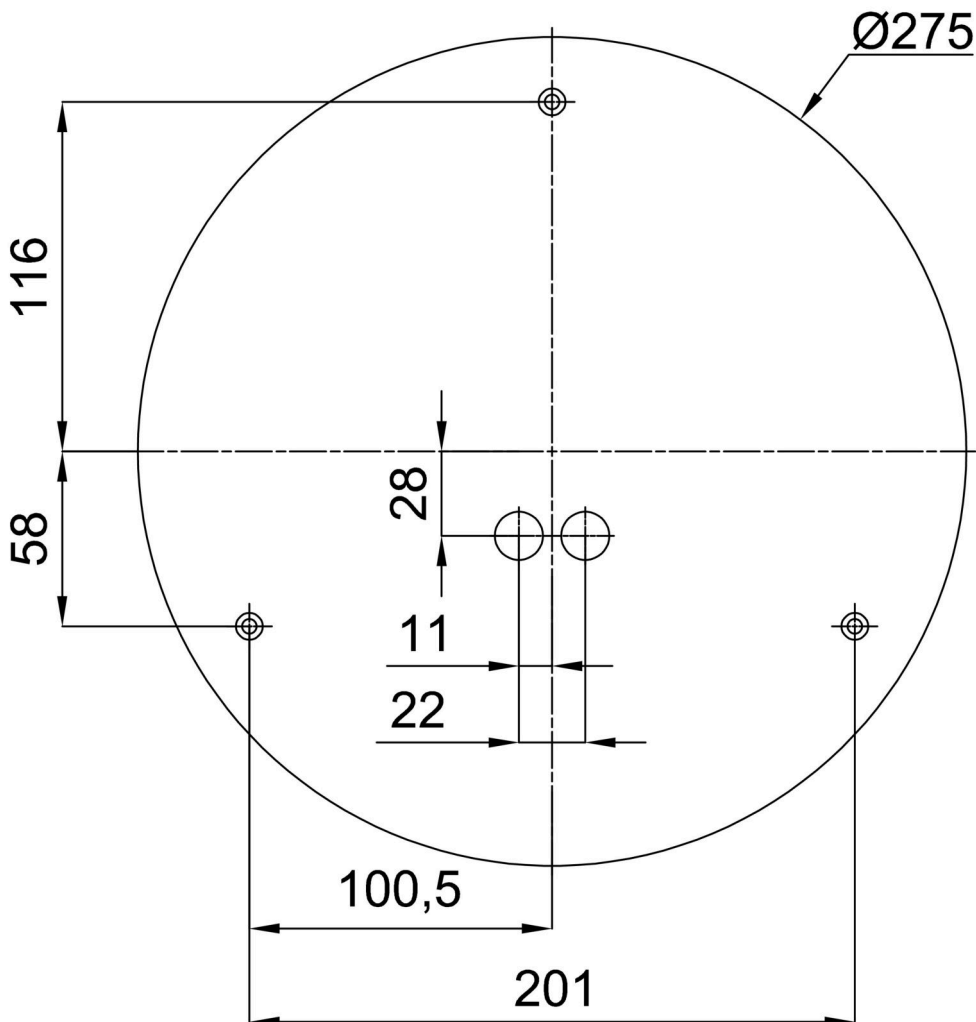

TECHNICAL SHEET

Eulum data for calculation programs are available at www.osmont.cz.

Logistic

EAN	8591728135065
Weight NTTO	1.1 Kg
Weight BTTO	1.4 Kg
Number of cartons	1 pcs
Package volume	0.011 m³
Package 1 width	0.3 m
Package 1 length	0.285 m
Package 1 height	0.13 m
Warranty*	60 months

*The warranty for the batteries is valid for 12 months from the date of purchase.

Installation dimensions: