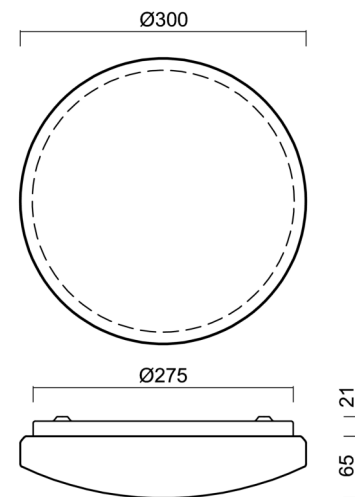

# SAGITA 1

Product code: SAG67244

Type: LED-1L14EMP700KN62/PC52/NK1W HF 3K#

Short description of the luminaire: White surface-mounted LED light with emergency unit combined with sensor and polycarbonate shade.

## Technical

Types of luminaires	Emergency combined + sensor
Mounting type	surface mounted
Base material	steel
Shade material	opal polycarbonate
Base color	white Ral9003
Shade color	white
Holding the shade	folding system
Mounting location	ceiling/wall
Width	300 mm
Length	300 mm
Height	81 mm
Diameter	ø 300 mm
mounting holes (diameter)	3xø4mm
Installation wire (diameter)	2xø16mm
Energy Class	D
Impact strength	IK10
Operating temperature	from -20°C to +30°C