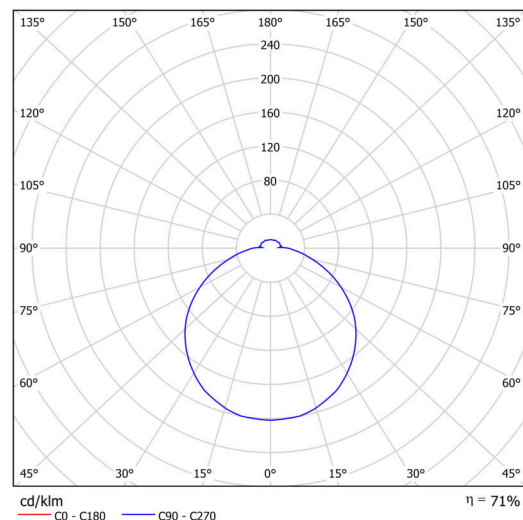

Luminous

Lum. flux of luminaire	1910 lm
Lum. flux of light source	2690 lm
Lum. flux of light source in emergency mode	150 lm
Luminaire efficacy	106 lm/W
Temperature	3000 K
Rated life time LED L80/B10	100000 hours
CRI	Ra80
MacAdam	3