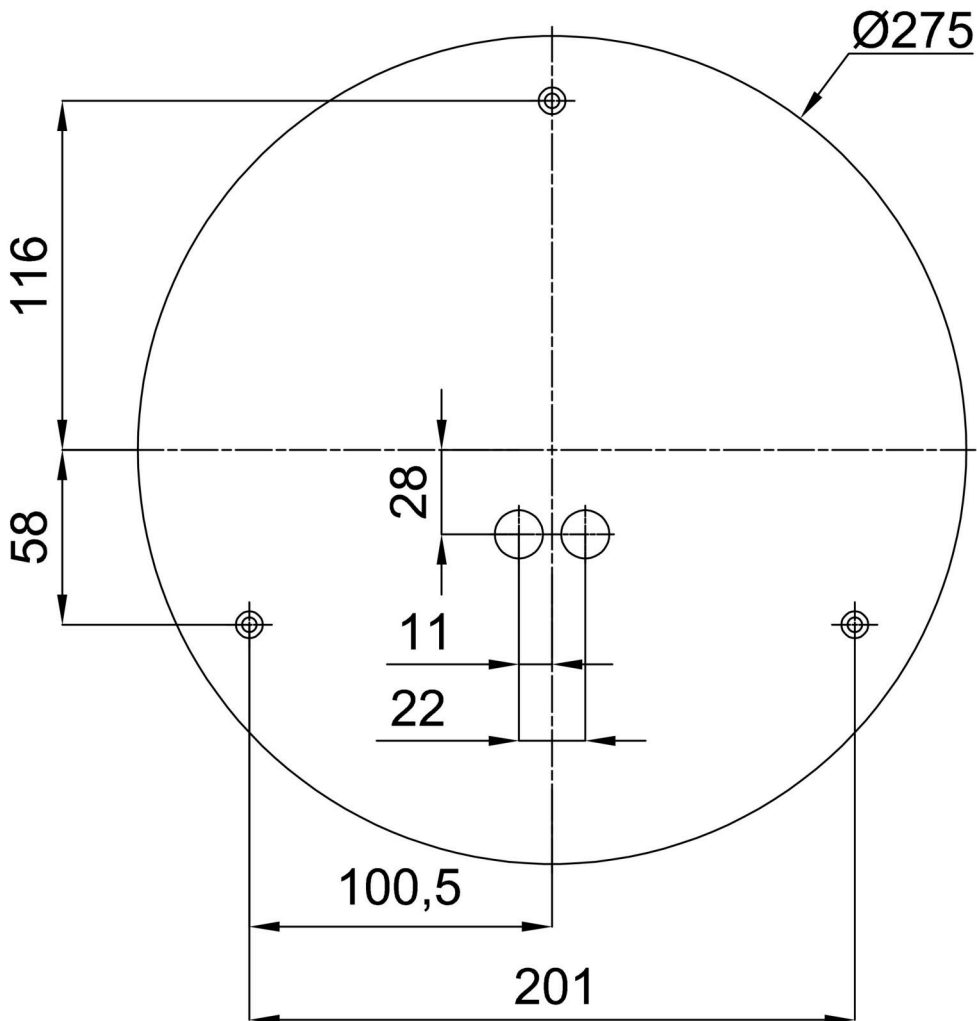

TECHNICAL SHEET

Multipower

Possibility of output adjustment by the user (DIP switch on the current source).

I [mA]	700	600	500	400	
[%]	100	86	71	57	

Logistic

EAN	8591728134860
Weight NTTO	0.9 Kg
Weight BTTO	1.2 Kg
Number of cartons	1 pcs
Package volume	0.011 m³
Package 1 width	0.3 m
Package 1 length	0.285 m
Package 1 height	0.13 m
Warranty*	60 months

*The warranty for the batteries is valid for 12 months from the date of purchase.

Installation dimensions: