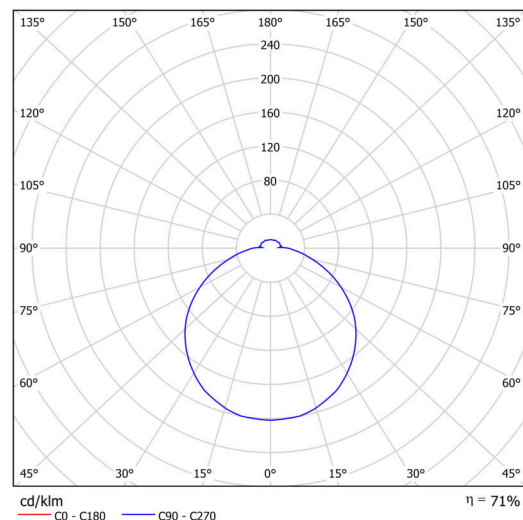

Luminous

Lum. flux of luminaire	1910 lm
Lum. flux of light source	2690 lm
Luminaire efficacy	106 lm/W
Temperature	3000 K
Rated life time LED L80/B10	100000 hours
CRI	Ra80
MacAdam	3
Blue light hazard	Risk group 0