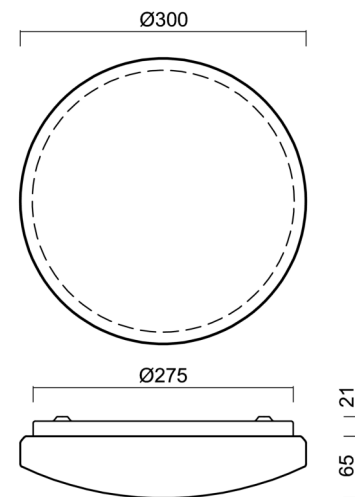

## Technical

Types of luminaires	Classic on/off
Mounting type	surface mounted
Base material	steel
Shade material	opal polycarbonate
Base color	white Ra9003
Shade color	white
Holding the shade	folding system
Mounting location	ceiling/wall
Width	300 mm
Length	300 mm
Height	81 mm
Diameter	ø 300 mm
mounting holes (diameter)	3xø4mm
Installation wire (diameter)	2xø16mm
Energy Class	D
Impact strength	IK10
Operating temperature	from -20°C to +30°C