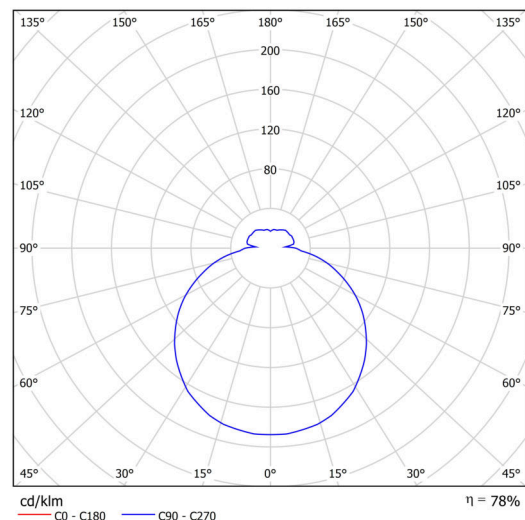

Luminous

Blue light hazard	Risk group 0

Eulum data for calculation programs are available at www.osmont.cz.