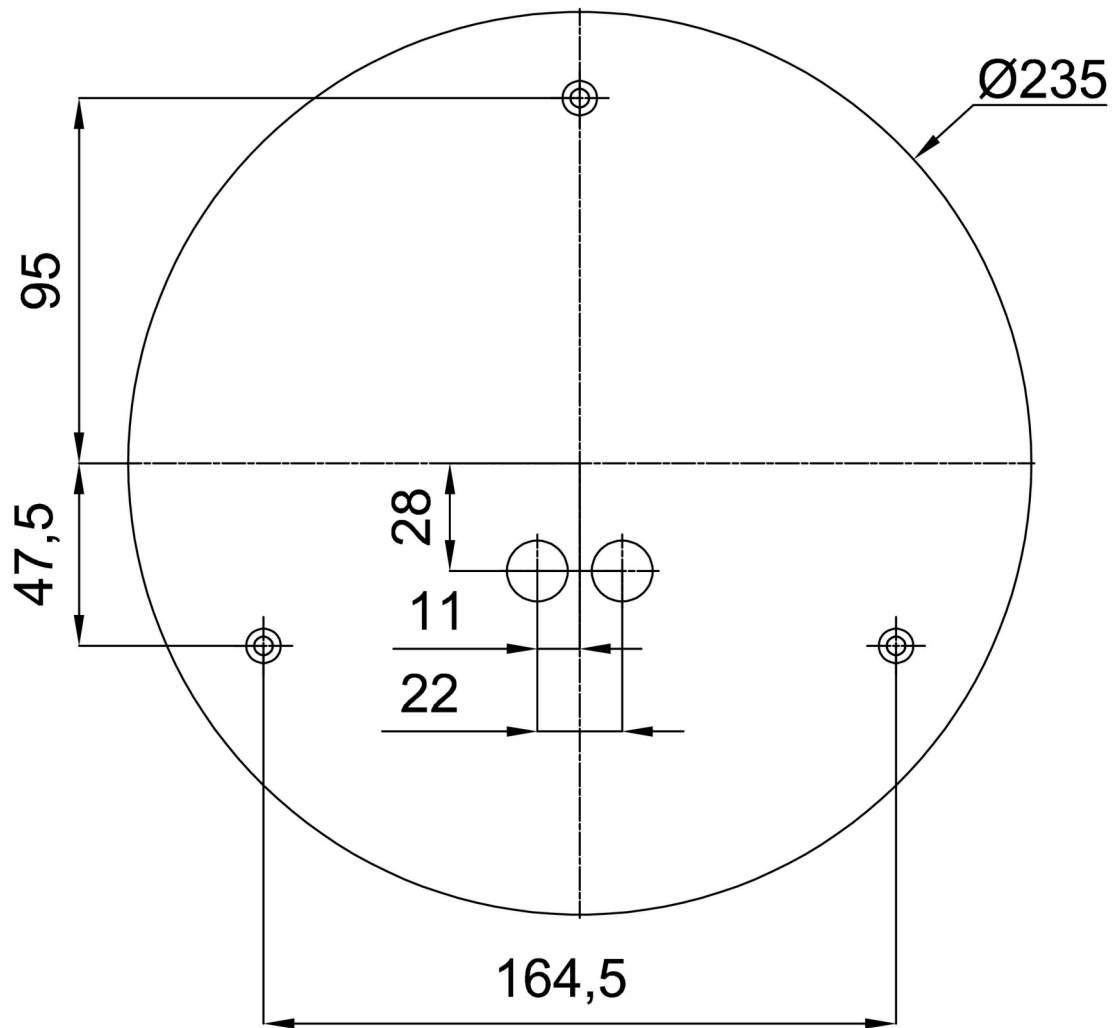

Types of luminaires	Classic on/off
Mounting type	surface mounted
Base material	steel
Shade material	three-layer glass TRIPLEX OPAL
Base color	black Ral9005
Shade color	white
Holding the shade	bayonet
Mounting location	ceiling/wall
Width	290 mm
Length	290 mm
Height	110 mm
Diameter	ø 290 mm
mounting holes (diameter)	3xø5mm
Installation wire (diameter)	2xø16mm
Impact strength	IK01
Operating temperature	from -20°C to +30°C

Eulum data for calculation programs are available at www.osmont.cz.

Logistic

EAN	8591728552237
Weight NTTO	1.6 Kg
Weight BTTO	1.7 Kg
Number of cartons	1 pcs
Package volume	0.011 m ³
Package 1 width	0.3 m
Package 1 length	0.3 m
Package 1 height	0.118 m
Warranty*	60 months

*The warranty for the batteries is valid for 12 months from the date of purchase.

Installation dimensions:

Additional assortment:

Lampshade

Product code	Name	Color	Description	Picture	Drawing
20202	K01	white		