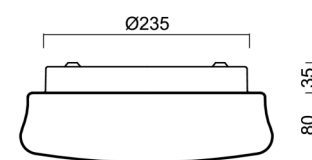

RANA

IN-22BTH1/K01 C*

WWW.OSMONT.CZ

RANA

Product code: RAN55223

Type: IN-22BTH1/K01 C*

Short description of the luminaire: Black surface-mounted E27 light ON/OFF with TRIPLEX OPAL glass shade.

Technical

Types of luminaires	Classic on/off
Mounting type	surface mounted
Base material	steel
Shade material	three-layer glass TRIPLEX OPAL
Base color	black Ral9005
Shade color	white
Holding the shade	bayonet
Mounting location	ceiling/wall
Width	290 mm
Length	290 mm
Height	110 mm
Diameter	ø 290 mm
mounting holes (diameter)	3xø5mm
Installation wire (diameter)	2xø16mm
Impact strength	IK01
Operating temperature	from -20°C to +30°C

Eulum data for calculation programs are available at www.osmont.cz.

Logistic

EAN	8591728552237
Weight NTTO	1.6 Kg
Weight BTTO	1.7 Kg
Number of cartons	1 pcs
Package volume	0.011 m ³
Package 1 width	0.3 m
Package 1 length	0.3 m
Package 1 height	0.118 m
Warranty*	60 months