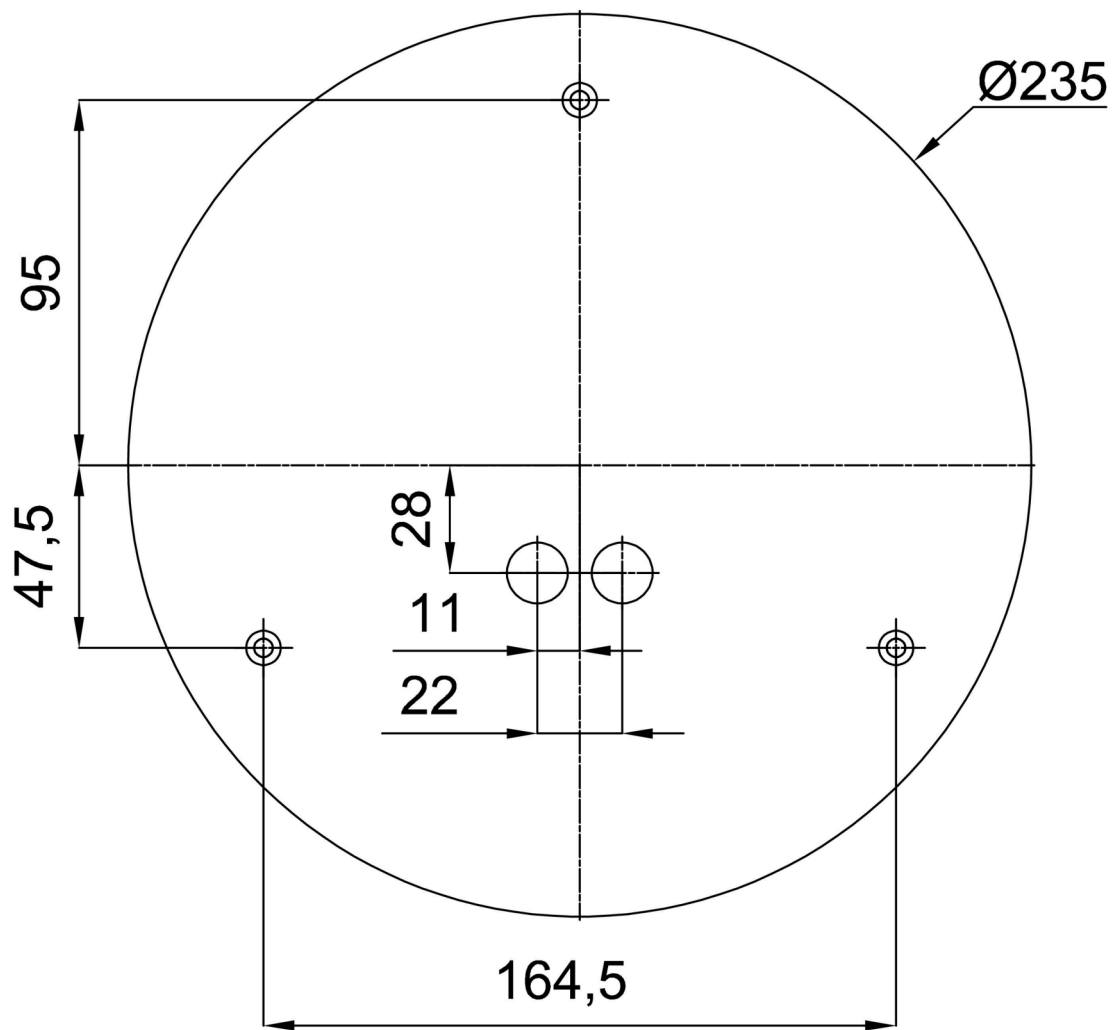

## Technical

Types of luminaires	Classic on/off
Mounting type	surface mounted
Base material	steel
Shade material	three-layer glass TRIPLEX OPAL
Base color	white Ral9003
Shade color	white
Holding the shade	bayonet
Mounting location	ceiling/wall
Width	290 mm
Length	290 mm
Height	110 mm
Diameter	ø 290 mm
mounting holes (diameter)	3xø5mm
Installation wire (diameter)	2xø16mm
Impact strength	IK01
Operating temperature	from -20°C to +30°C

## Luminous

Blue light hazard	Risk group 0
-------------------	--------------

Eulum data for calculation programs are available at [www.osmont.cz](http://www.osmont.cz).

Logistic

EAN	8591728552220
Weight NTTO	1.6 Kg
Weight BTTO	1.7 Kg
Number of cartons	1 pcs
Package volume	0.011 m <sup>3</sup>
Package 1 width	0.3 m
Package 1 length	0.3 m
Package 1 height	0.118 m
Warranty*	60 months

\*The warranty for the batteries is valid for 12 months from the date of purchase.

Installation dimensions:

Additional assortment:

Lampshade

Product code	Name	Color	Description	Picture	Drawing
20202	K01	white		