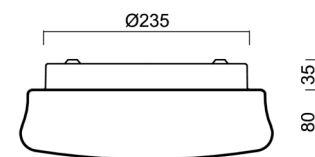

## Technical

Types of luminaires	Classic on/off
Mounting type	surface mounted
Base material	steel
Shade material	three-layer glass TRIPLEX OPAL
Base color	white Ral9003
Shade color	white
Holding the shade	bayonet
Mounting location	ceiling/wall
Width	290 mm
Length	290 mm
Height	110 mm
Diameter	ø 290 mm
mounting holes (diameter)	3xø5mm
Installation wire (diameter)	2xø16mm
Impact strength	IK01
Operating temperature	from -20°C to +30°C