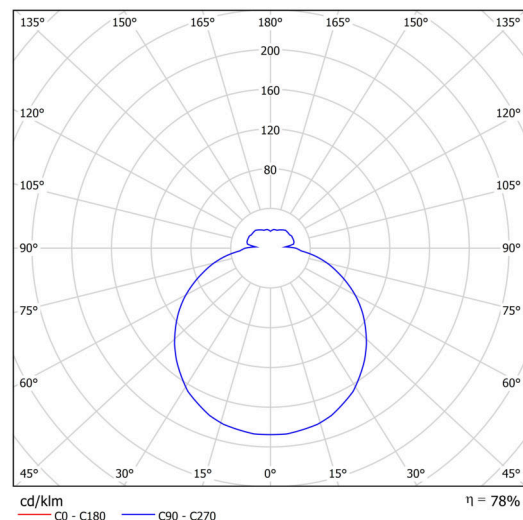

Luminous

Blue light hazard	Risk group 0

Eulum data for calculation programs are available at www.osmont.cz.