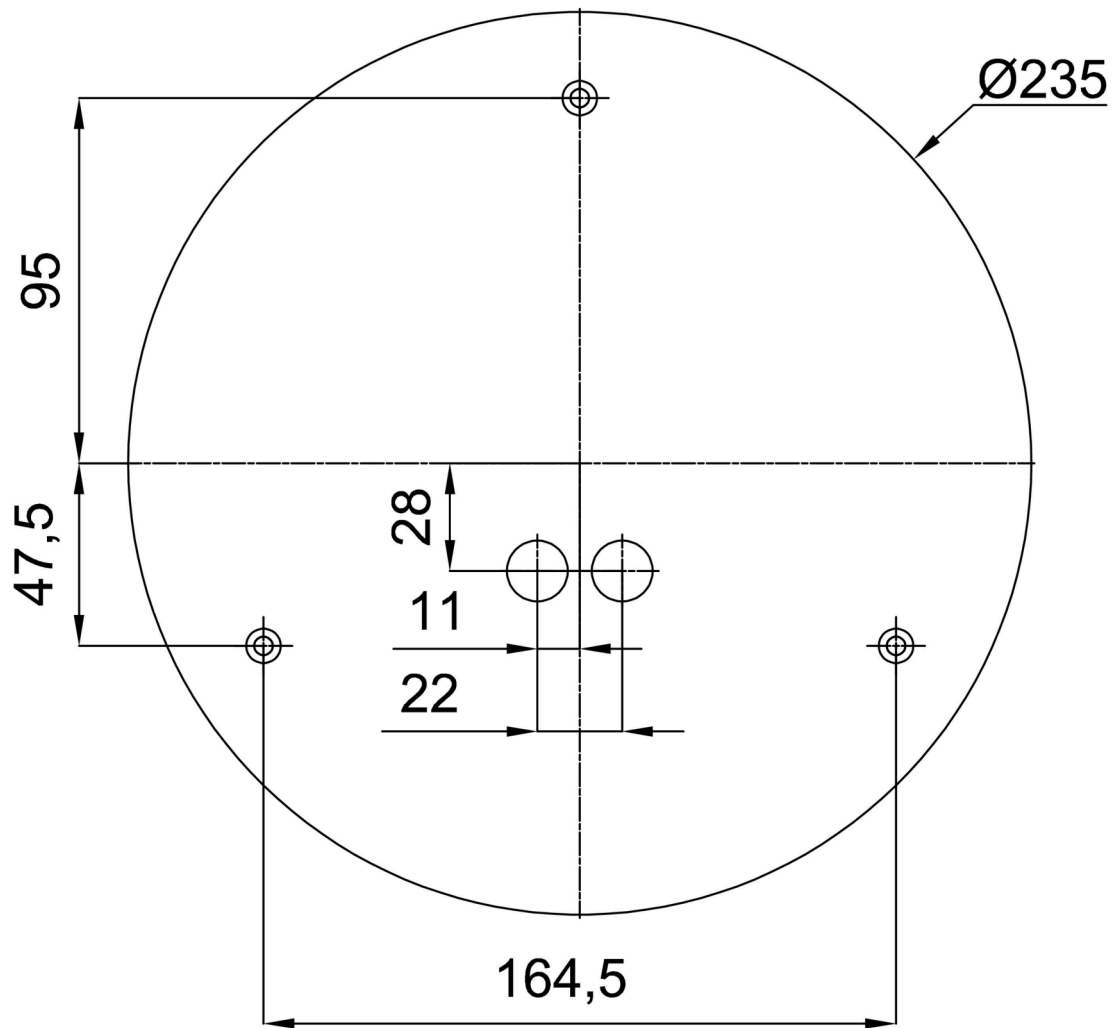

Types of luminaires	Classic on/off
Mounting type	surface mounted
Base material	steel
Shade material	three-layer glass TRIPLEX OPAL
Base color	white Ral9003
Shade color	white
Holding the shade	bayonet
Mounting location	ceiling/wall
Width	290 mm
Length	290 mm
Height	110 mm
Diameter	ø 290 mm
mounting holes (diameter)	3xø5mm
Installation wire (diameter)	2xø16mm
Impact strength	IK01
Operating temperature	from -20°C to +30°C

Eulum data for calculation programs are available at www.osmont.cz.

Logistic

EAN	8591728552206
Weight NTTO	1.6 Kg
Weight BTTO	1.7 Kg
Number of cartons	1 pcs
Package volume	0.011 m ³
Package 1 width	0.3 m
Package 1 length	0.3 m
Package 1 height	0.118 m
Warranty*	60 months

*The warranty for the batteries is valid for 12 months from the date of purchase.

Installation dimensions:

Additional assortment:

Lampshade

Product code	Name	Color	Description	Picture	Drawing
20202	K01	white		