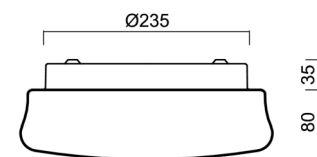

RANA

IN-12BTH1/K01 B*

WWW.OSMONT.CZ

RANA

Product code: RAN55220

Type: IN-12BTH1/K01 B*

Short description of the luminaire: White surface-mounted E27 light ON/OFF with TRIPLEX OPAL glass shade

Technical

Types of luminaires	Classic on/off
Mounting type	surface mounted
Base material	steel
Shade material	three-layer glass TRIPLEX OPAL
Base color	white Ral9003
Shade color	white
Holding the shade	bayonet
Mounting location	ceiling/wall
Width	290 mm
Length	290 mm
Height	110 mm
Diameter	ø 290 mm
mounting holes (diameter)	3xø5mm
Installation wire (diameter)	2xø16mm
Impact strength	IK01
Operating temperature	from -20°C to +30°C

Eulum data for calculation programs are available at www.osmont.cz.

Logistic

EAN	8591728552206
Weight NTTO	1.6 Kg
Weight BTTO	1.7 Kg
Number of cartons	1 pcs
Package volume	0.011 m ³
Package 1 width	0.3 m
Package 1 length	0.3 m
Package 1 height	0.118 m
Warranty*	60 months