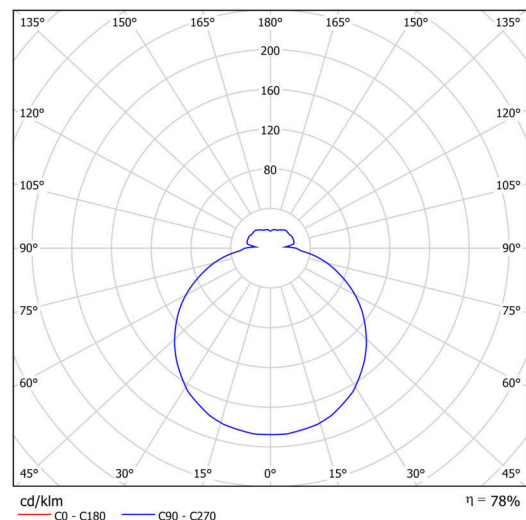

Luminous

Blue light hazard	Risk group 0

Eulum data for calculation programs are available at www.osmont.cz.