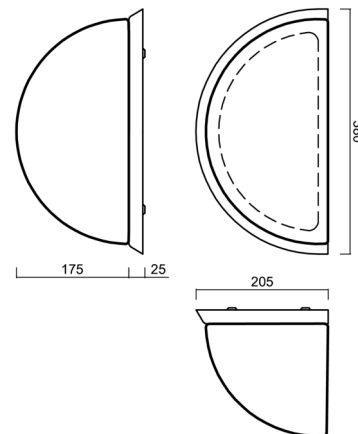

## Technical

Types of luminaires	Classic on/off
Mounting type	surface mounted
Base material	stainless steel steel
Shade material	three-layer glass TRIPLEX OPAL
Base color	polished stainless steel
Shade color	white
Holding the shade	screws
Mounting location	wall
Width	350 mm
Length	190 mm
Height	200 mm
mounting holes (diameter)	3xØ5mm
Installation wire (diameter)	2xØ16mm
Impact strength	IK01
Operating temperature	from -20°C to +30°C