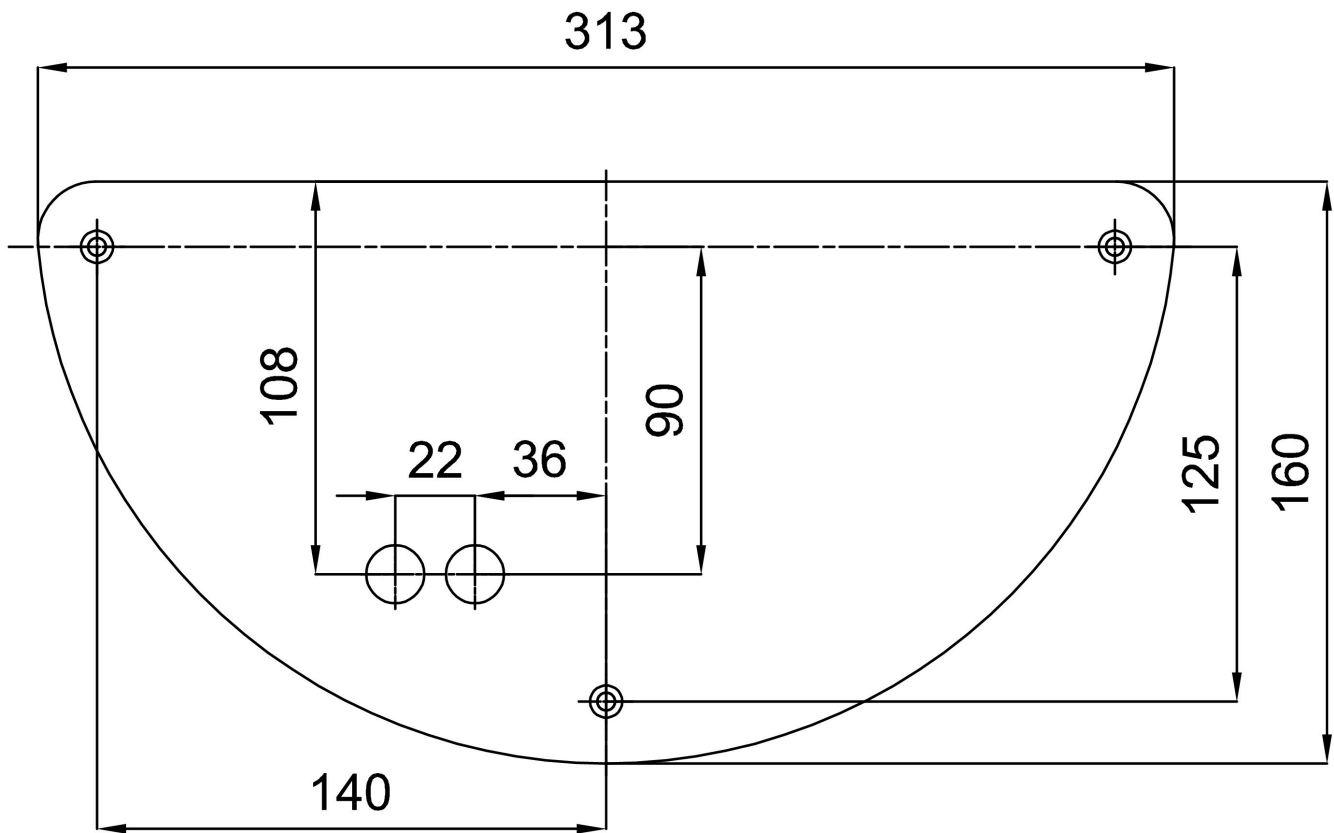

Logistic

EAN	8591728446086
Weight NTTO	3.1 Kg
Weight BTTO	3.3 Kg
Number of cartons	1 pcs
Package volume	0.019 m³
Package 1 width	0.42 m
Package 1 length	0.22 m
Package 1 height	0.21 m
Warranty*	60 months

*The warranty for the batteries is valid for 12 months from the date of purchase.

Installation dimensions: