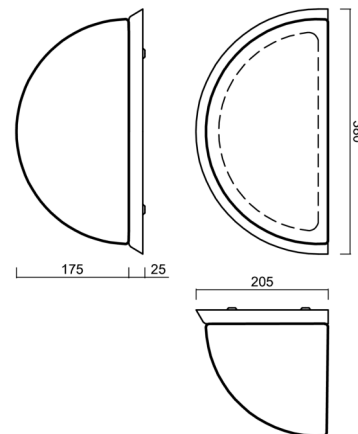

NELA DL3

IN-22U7/268/DL4*

WWW.OSMONT.CZ

NELA DL3

Product code: NEL44595

Type: IN-22U7/268/DL4*

Short description of the luminaire: White surface-mounted E27 light ON/OFF with TRIPLEX OPAL glass shade.

Technical

Types of luminaires	Classic on/off
Mounting type	surface mounted
Base material	steel
Shade material	three-layer glass TRIPLEX OPAL
Base color	white Ral9003
Shade color	white
Holding the shade	screws
Mounting location	wall
Width	350 mm
Length	190 mm
Height	200 mm
mounting holes (diameter)	3xØ5mm
Installation wire (diameter)	2xØ16mm
Impact strength	IK01
Operating temperature	from -20°C to +30°C

Eulum data for calculation programs are available at www.osmont.cz.

Logistic

EAN	8591728445959
Weight NTTO	3.1 Kg
Weight BTTO	3.3 Kg
Number of cartons	1 pcs
Package volume	0.019 m ³
Package 1 width	0.42 m
Package 1 length	0.22 m
Package 1 height	0.21 m
Warranty*	60 months

*The warranty for the batteries is valid for 12 months from the date of purchase.

Installation dimensions:

Additional assortment:

Lampshade

Product code	Name	Color	Description	Picture	Drawing
20022	268	white		 A 3D perspective rendering of a white, semi-circular lampshade. The shade is shown from a slightly elevated angle, highlighting its curved surface and the rim. It has a smooth, matte finish.	