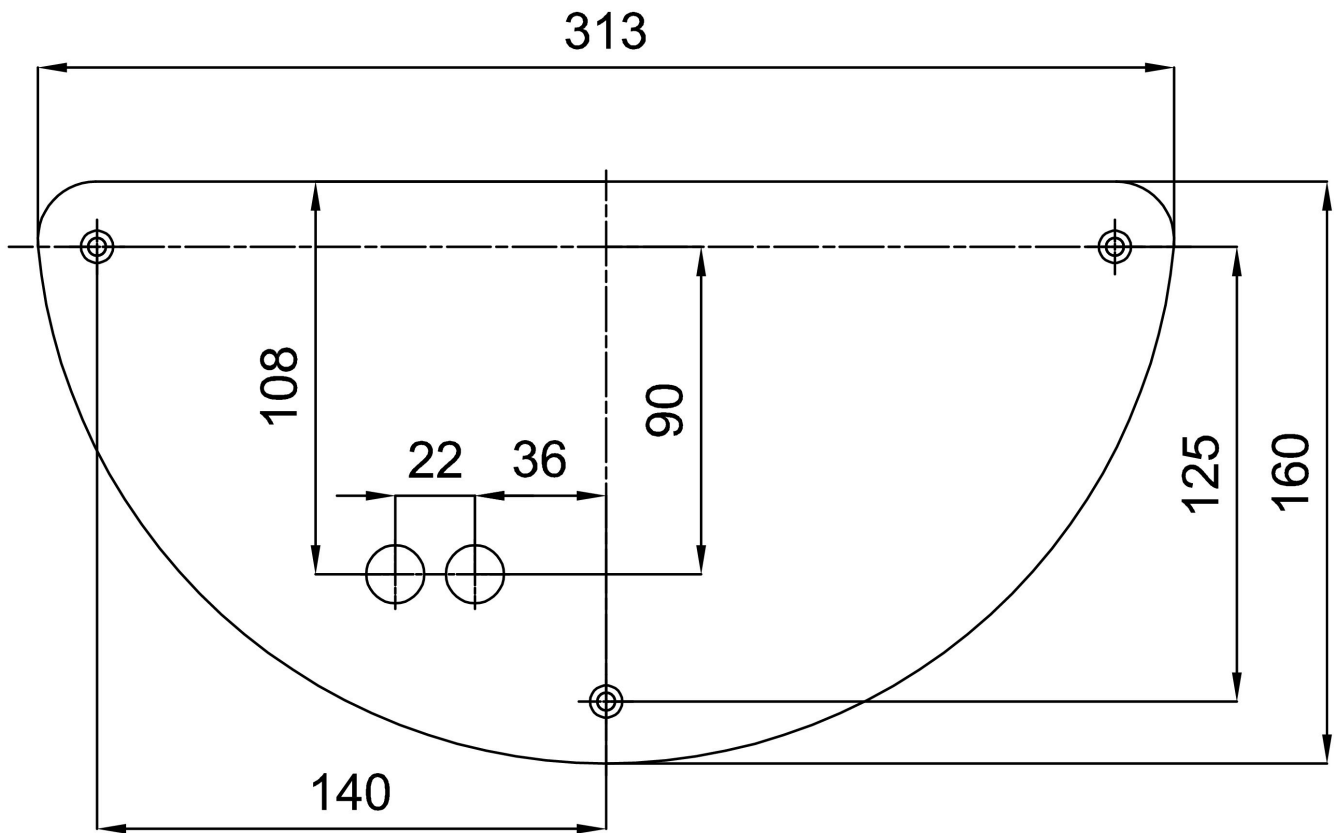

Types of luminaires	Classic on/off
Mounting type	surface mounted
Base material	steel
Shade material	three-layer glass TRIPLEX OPAL
Base color	white Ral9003
Shade color	white
Holding the shade	screws
Mounting location	wall
Width	350 mm
Length	190 mm
Height	200 mm
mounting holes (diameter)	3xØ5mm
Installation wire (diameter)	2xØ16mm
Impact strength	IK01
Operating temperature	from -20°C to +30°C

Eulum data for calculation programs are available at www.osmont.cz.

Logistic

EAN	8591728445959
Weight NTTO	3.1 Kg
Weight BTTO	3.3 Kg
Number of cartons	1 pcs
Package volume	0.019 m ³
Package 1 width	0.42 m
Package 1 length	0.22 m
Package 1 height	0.21 m
Warranty*	60 months

*The warranty for the batteries is valid for 12 months from the date of purchase.

Installation dimensions:

Additional assortment:

Lampshade

Product code	Name	Color	Description	Picture	Drawing
20022	268	white		 A 3D perspective rendering of a white, semi-circular lampshade. The shade is shown from a slightly elevated angle, highlighting its curved surface and the rim. It has a smooth, matte finish.	