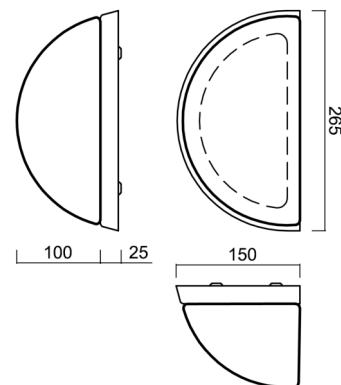

# NELA DL1

Product code: NEL44558

Type: IN-12U5/244/DL15\*

Short description of the luminaire: Stainless brushed surface-mounted E27 light ON/OFF with TRIPLEX OPAL glass shade.

## Technical

Types of luminaires	Classic on/off
Mounting type	surface mounted
Base material	stainless steel steel
Shade material	three-layer glass TRIPLEX OPAL
Base color	brushed stainless steel
Shade color	white
Holding the shade	screws
Mounting location	wall
Width	250 mm
Length	140 mm
Height	105 mm
mounting holes (diameter)	3xØ5mm
Installation wire (diameter)	2xØ16mm
Impact strength	IK01
Operating temperature	from -20°C to +30°C

## Luminous

Blue light hazard	Risk group 0
-------------------	--------------

Eulum data for calculation programs are available at [www.osmont.cz](http://www.osmont.cz).

Logistic

EAN	8591728445584
Weight NTTO	1.4 Kg
Weight BTTO	1.5 Kg
Number of cartons	1 pcs
Package volume	0.006 m <sup>3</sup>
Package 1 width	0.285 m
Package 1 length	0.145 m
Package 1 height	0.135 m
Warranty*	60 months