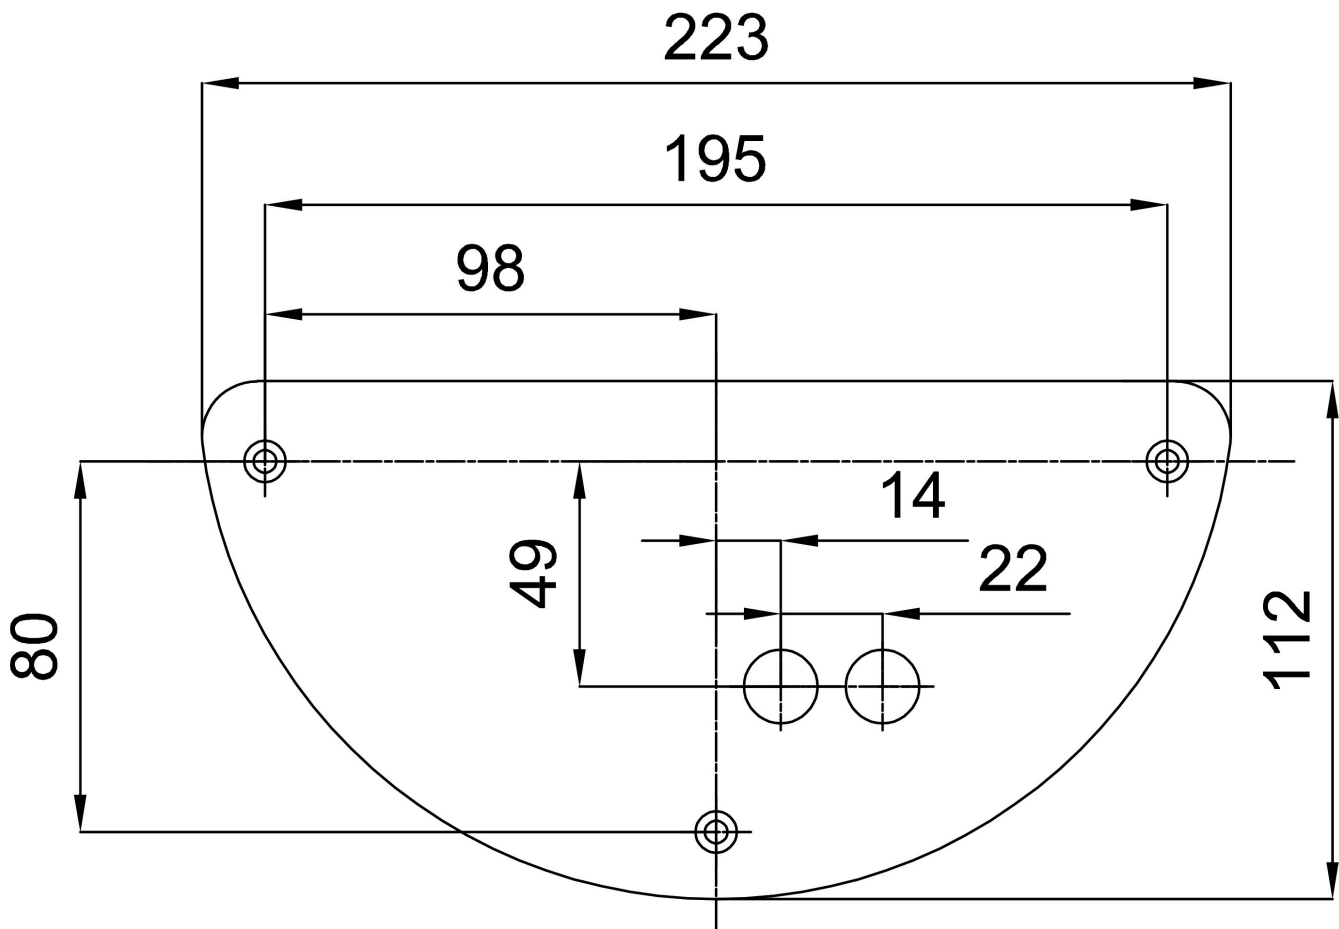

Logistic

EAN	8591728445584
Weight NTTO	1.4 Kg
Weight BTTO	1.5 Kg
Number of cartons	1 pcs
Package volume	0.006 m³
Package 1 width	0.285 m
Package 1 length	0.145 m
Package 1 height	0.135 m
Warranty*	60 months

*The warranty for the batteries is valid for 12 months from the date of purchase.

Installation dimensions: