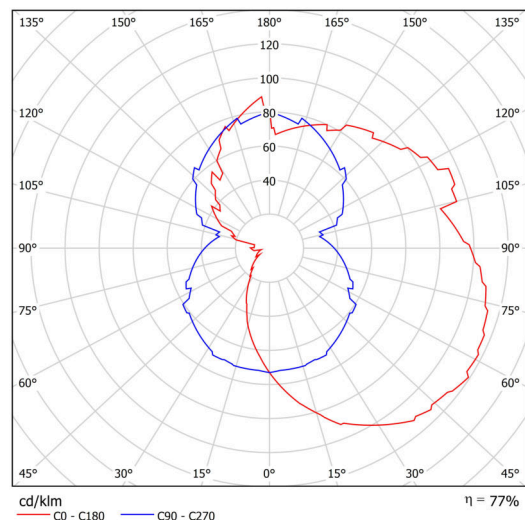

Luminous

Blue light hazard	Risk group 0

Eulum data for calculation programs are available at www.osmont.cz.