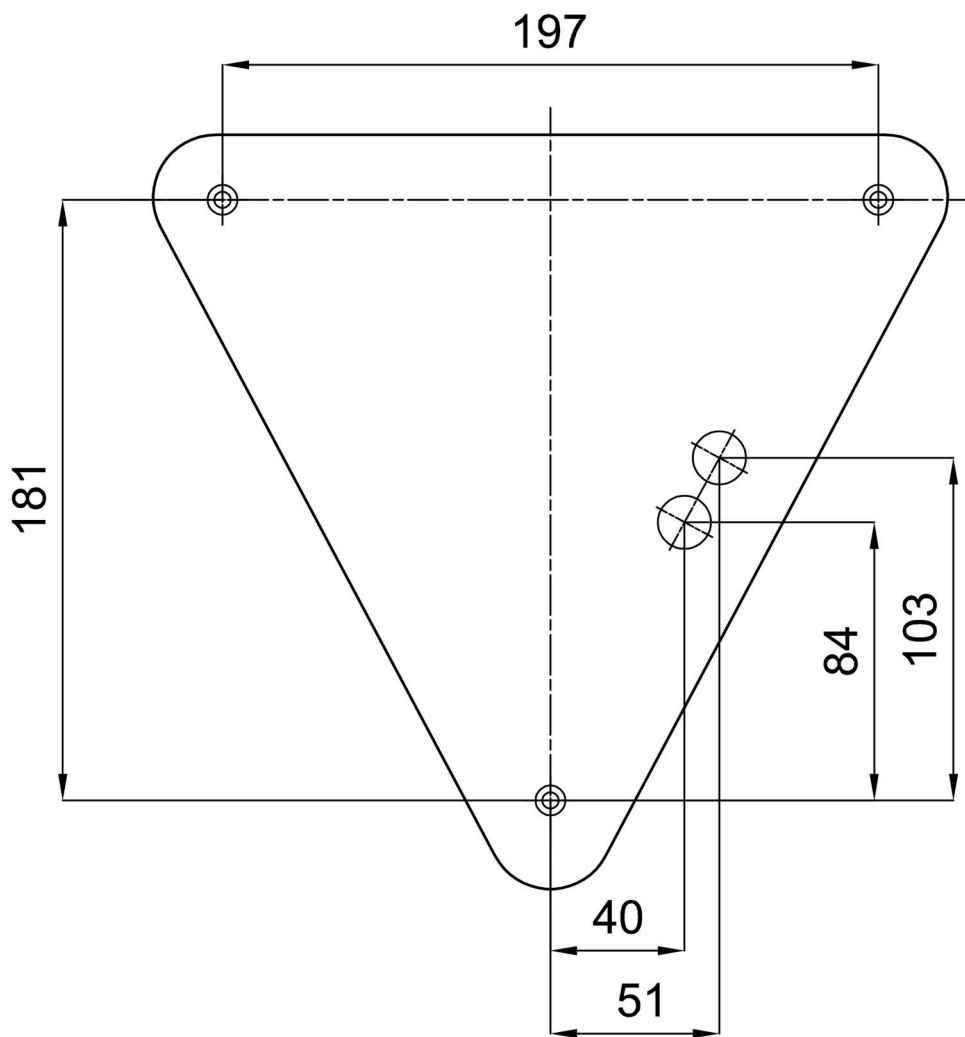

Logistic

EAN	8591728141851
Weight NTTO	2.5 Kg
Weight BTTO	2.8 Kg
Number of cartons	1 pcs
Package volume	0.017 m³
Package 1 width	0.315 m
Package 1 length	0.285 m
Package 1 height	0.19 m
Warranty*	60 months

*The warranty for the batteries is valid for 12 months from the date of purchase.

Installation dimensions: