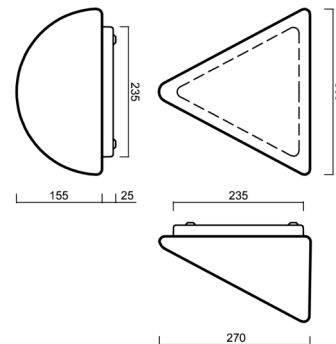

NELA 4A

LED-1L26E700U31/322 3K#

WWW.OSMONT.CZ

NELA 4A

Product code: NEL59231

Type: LED-1L26E700U31/322 3K#

Short description of the luminaire: White surface-mounted LED light ON/OFF with TRIPLEX OPAL glass shade.

Technical

Types of luminaires	Classic on/off
Mounting type	surface mounted
Base material	steel
Shade material	three-layer glass TRIPLEX OPAL
Base color	white Ral9003
Shade color	white
Holding the shade	folding system
Mounting location	wall
Width	300 mm
Length	270 mm
Height	157 mm
mounting holes (diameter)	3xØ5mm
Installation wire (diameter)	2xØ16mm
Energy Class	D
Impact strength	IK01
Operating temperature	from -20°C to +30°C