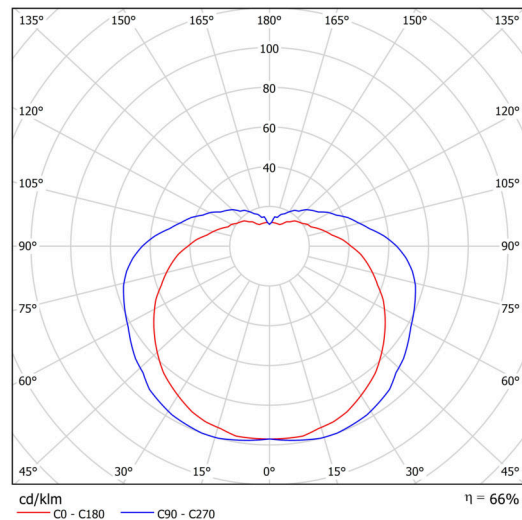

Luminous

Lum. flux of luminaire	680 lm
Lum. flux of light source	1010 lm
Luminaire efficacy	97 lm/W
Temperature	3000 K
Rated life time LED L80/B10	100000 hours
CRI	Ra80
MacAdam	3
Blue light hazard	Risk group 0