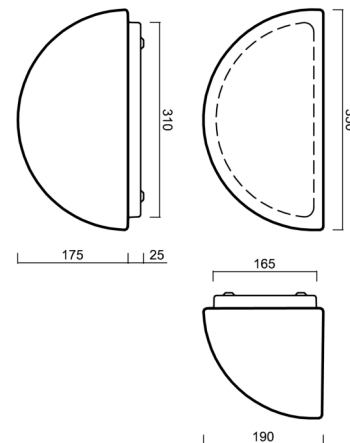

NELA 3

LED-1L41E700U7/268 3K#

WWW.OSMONT.CZ

NELA 3

Product code: NEL48201

Type: LED-1L41E700U7/268 3K#

Short description of the luminaire: White colour | ceiling or wall LED light ON/OFF | TRIPLEX OPAL hand blown glass shade|

Technical

| | |
|---------------------------|--------------------------------|
| Types of luminaires | Classic on/off |
| Mounting type | surface mounted |
| Base material | steel |
| Shade material | three-layer glass TRIPLEX OPAL |
| Base color | white Ral9003 |
| Shade color | white |
| Holding the shade | screws |
| Mounting location | wall |
| Width | 350 mm |
| Length | 190 mm |
| Height | 200 mm |
| mounting holes (diameter) | 3xØ5mm |
| Cable entrance | 2xØ16mm |
| Energy Class | D |
| Impact strength | IK01 |
| Operating temperature | from -20°C to +30°C |

Eulum data for calculation programs are available at www.osmont.cz.

Logistic

| | |
|-------------------|----------------------|
| EAN | 8591728141790 |
| Weight NTTO | 3.7 Kg |
| Weight BTTO | 3.9 Kg |
| Number of cartons | 1 pcs |
| Package volume | 0.019 m ³ |
| Package 1 width | 0.425 m |
| Package 1 length | 0.22 m |
| Package 1 height | 0.205 m |
| Warranty* | 60 months |

*The warranty for the batteries is valid for 12 months from the date of purchase.

Installation dimensions:

Additional assortment:

Lampshade

| Product code | Name | Color | Description | Picture | Drawing |
|--------------|------|-------|---------------|--|---------|
| 20022 | 268 | white | příslušenství |  | |