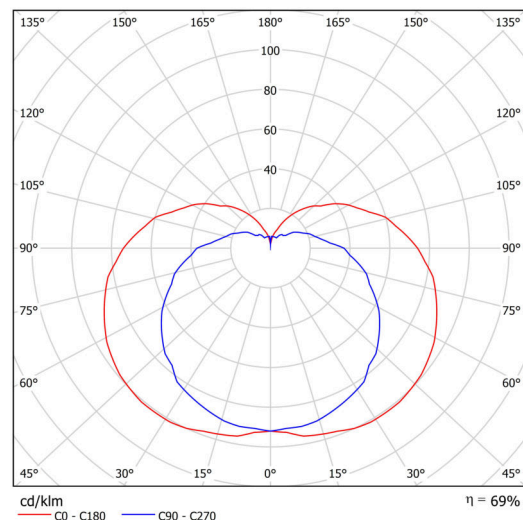

Technical

| | |
|---------------------------|--------------------------------|
| Types of luminaires | Classic on/off |
| Mounting type | surface mounted |
| Base material | steel |
| Shade material | three-layer glass TRIPLEX OPAL |
| Base color | white Ral9003 |
| Shade color | white |
| Holding the shade | screws |
| Mounting location | wall |
| Width | 350 mm |
| Length | 190 mm |
| Height | 200 mm |
| mounting holes (diameter) | 3xØ5mm |
| Cable entrance | 2xØ16mm |
| Energy Class | D |
| Impact strength | IK01 |
| Operating temperature | from -20°C to +30°C |

Luminous

| | |
|-----------------------------|--------------|
| Lum. flux of luminaire | 1390 lm |
| Lum. flux of light source | 2020 lm |
| Luminaire efficacy | 106 lm/W |
| Temperature | 3000 K |
| Rated life time LED L80/B10 | 100000 hours |
| CRI | Ra80 |
| MacAdam | 3 |
| Blue light hazard | Risk group 0 |