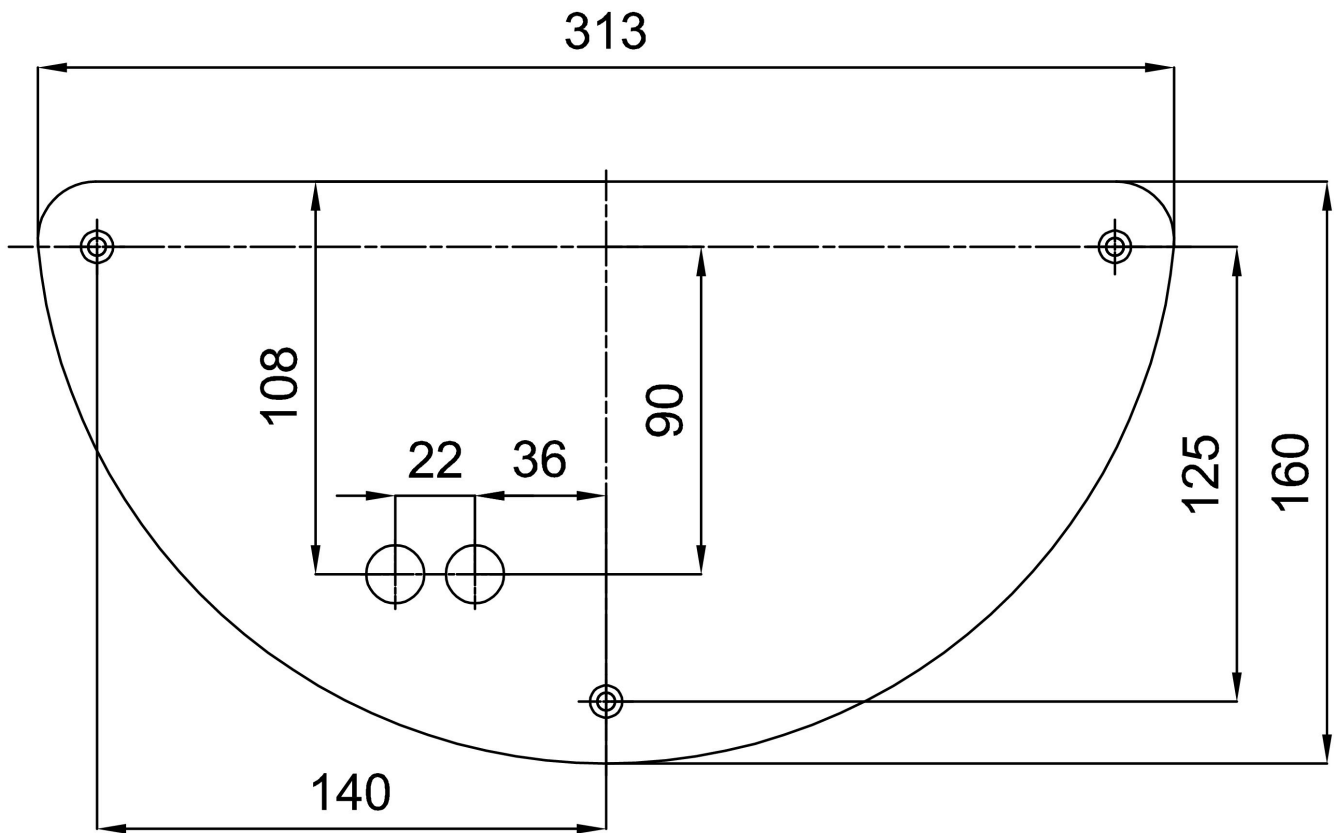

Logistic

EAN	8591728141790
Weight NTTO	3.7 Kg
Weight BTTO	3.9 Kg
Number of cartons	1 pcs
Package volume	0.019 m³
Package 1 width	0.425 m
Package 1 length	0.22 m
Package 1 height	0.205 m
Warranty*	60 months

*The warranty for the batteries is valid for 12 months from the date of purchase.

Installation dimensions: