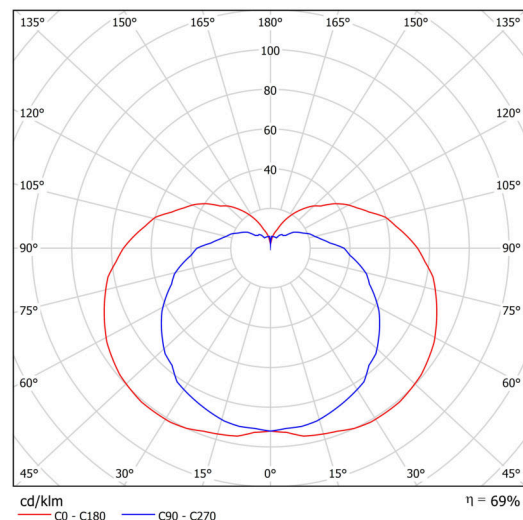

Luminous

Lum. flux of luminaire	1390 lm
Lum. flux of light source	2020 lm
Luminaire efficacy	106 lm/W
Temperature	3000 K
Rated life time LED L80/B10	100000 hours
CRI	Ra80
MacAdam	3
Blue light hazard	Risk group 0