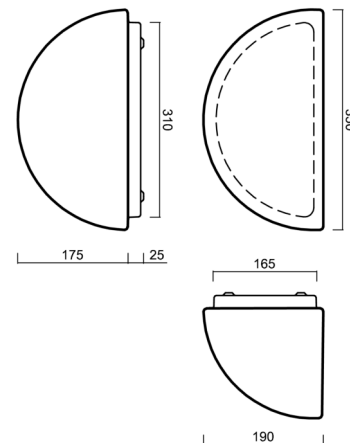

NELA 3

LED-1L41E700U7/268 3K#

WWW.OSMONT.CZ

NELA 3

Product code: NEL48201

Type: LED-1L41E700U7/268 3K#

Short description of the luminaire: White surface-mounted LED light ON/OFF with TRIPLEX OPAL glass shade.

Technical

Types of luminaires	Classic on/off
Mounting type	surface mounted
Base material	steel
Shade material	three-layer glass TRIPLEX OPAL
Base color	white Ral9003
Shade color	white
Holding the shade	screws
Mounting location	wall
Width	350 mm
Length	190 mm
Height	200 mm
mounting holes (diameter)	3xØ5mm
Installation wire (diameter)	2xØ16mm
Energy Class	D
Impact strength	IK01
Operating temperature	from -20°C to +30°C

Eulum data for calculation programs are available at www.osmont.cz.

Logistic

EAN	8591728141790
Weight NTTO	3.7 Kg
Weight BTTO	3.9 Kg
Number of cartons	1 pcs
Package volume	0.019 m ³
Package 1 width	0.425 m
Package 1 length	0.22 m
Package 1 height	0.205 m
Warranty*	60 months

*The warranty for the batteries is valid for 12 months from the date of purchase.

Installation dimensions:

Additional assortment:

Lampshade

Product code	Name	Color	Description	Picture	Drawing
20022	268	white		 A 3D perspective rendering of a white, semi-circular lampshade. The shade is shown from a slightly elevated angle, highlighting its curved surface and the rim. It has a smooth, matte finish.	