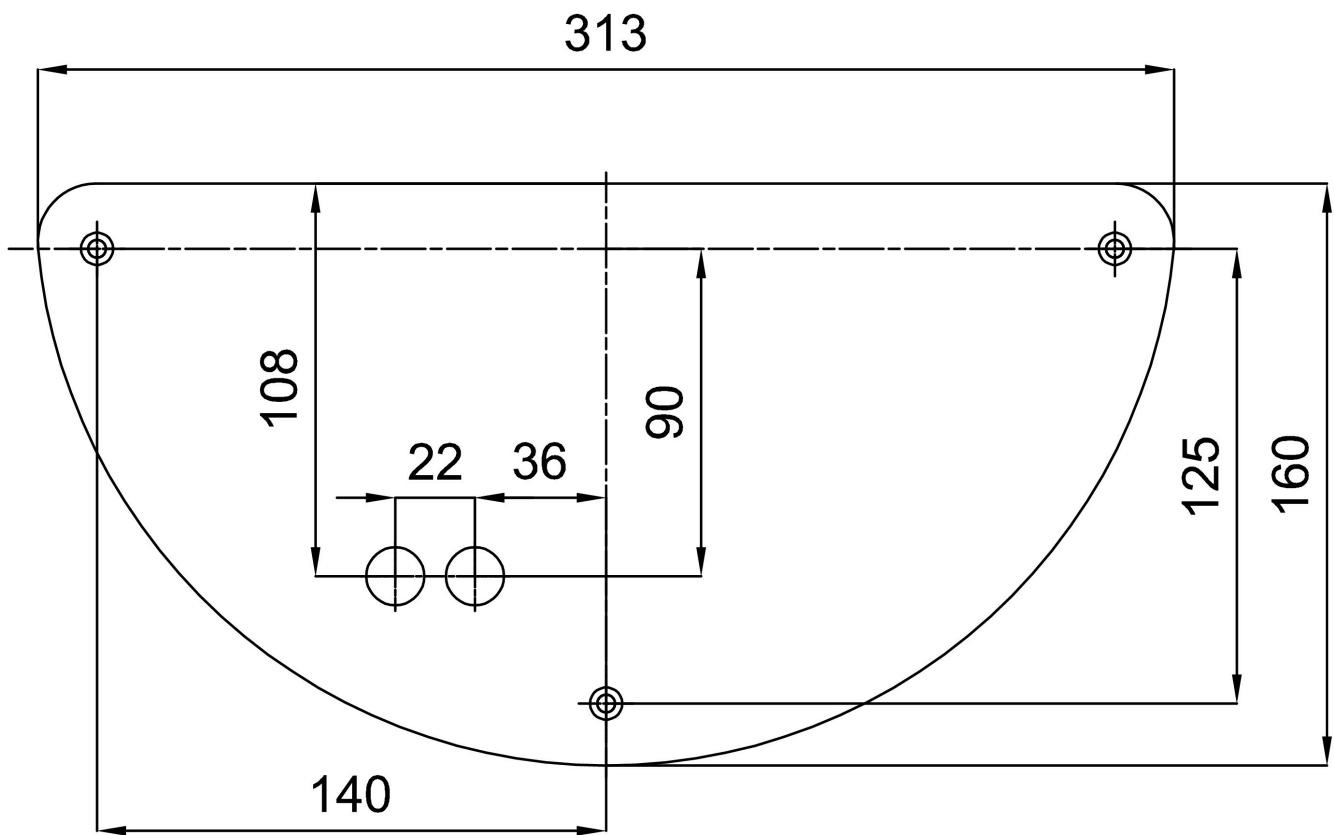

Technical

Types of luminaires	Classic on/off
Mounting type	surface mounted
Base material	steel
Shade material	three-layer glass TRIPLEX OPAL
Base color	white Ral9003
Shade color	white
Holding the shade	screws
Mounting location	wall
Width	350 mm
Length	190 mm
Height	200 mm
mounting holes (diameter)	3xØ5mm
Installation wire (diameter)	2xØ16mm
Energy Class	D
Impact strength	IK01
Operating temperature	from -20°C to +30°C

Eulum data for calculation programs are available at www.osmont.cz.

Logistic

EAN	8591728141790
Weight NTTO	3.7 Kg
Weight BTTO	3.9 Kg
Number of cartons	1 pcs
Package volume	0.019 m ³
Package 1 width	0.425 m
Package 1 length	0.22 m
Package 1 height	0.205 m
Warranty*	60 months

*The warranty for the batteries is valid for 12 months from the date of purchase.

Installation dimensions:

Additional assortment:

Lampshade

Product code	Name	Color	Description	Picture	Drawing
20022	268	white		 A 3D perspective rendering of a white, semi-circular lampshade. The shade is shown from a slightly elevated angle, highlighting its curved surface and the rim. It has a smooth, matte finish.	