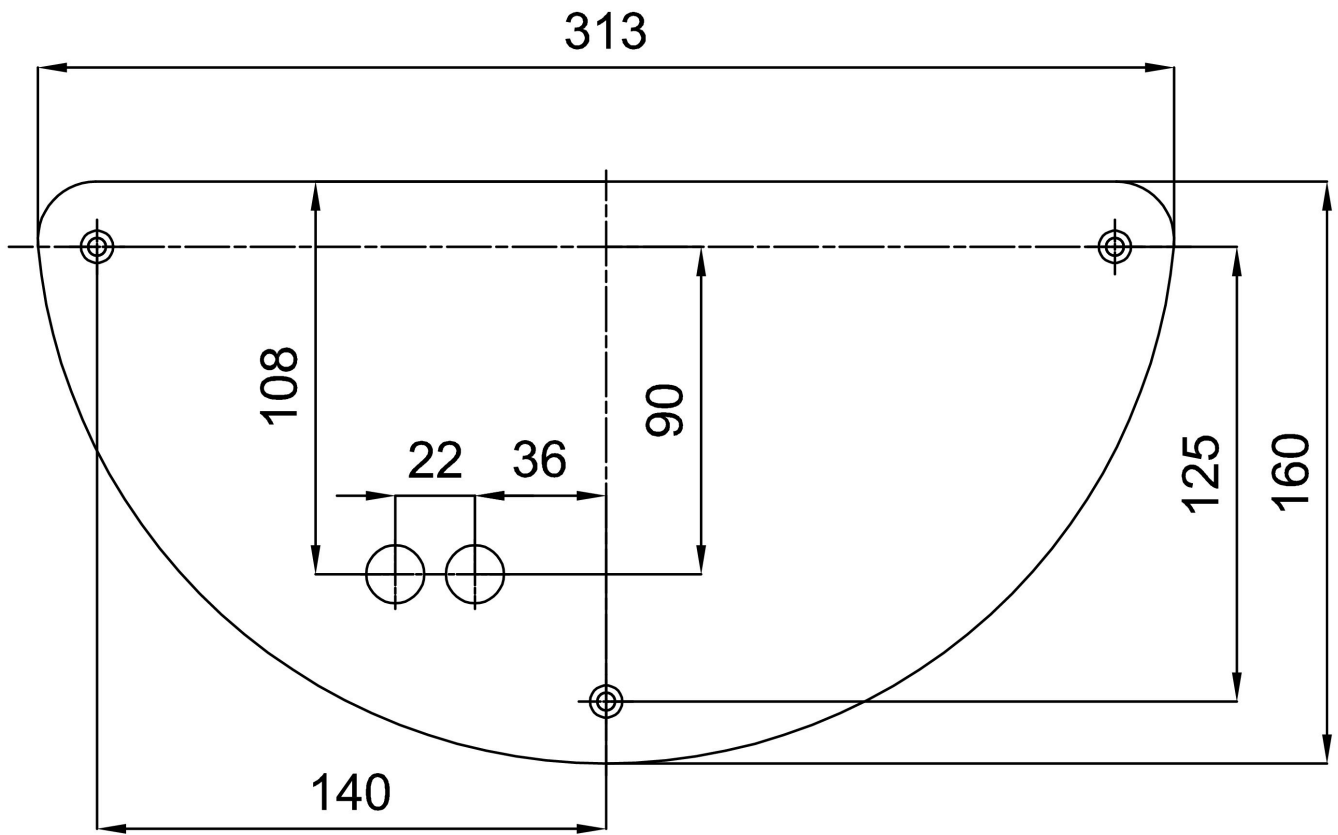

Logistic

EAN	8591728414313
Weight NTTO	3 Kg
Weight BTTO	3.2 Kg
Number of cartons	1 pcs
Package volume	0.019 m³
Package 1 width	0.425 m
Package 1 length	0.22 m
Package 1 height	0.205 m
Warranty*	60 months

*The warranty for the batteries is valid for 12 months from the date of purchase.

Installation dimensions: