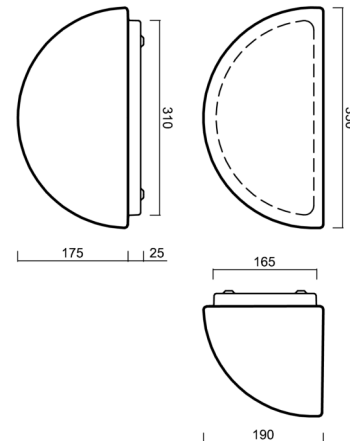

# NELA 3

Product code: NEL41431

Type: IN-22U7/268\*

Short description of the luminaire: White surface-mounted E27 light ON/OFF with TRIPLEX OPAL glass shade.

## Technical

Types of luminaires	Classic on/off
Mounting type	surface mounted
Base material	steel
Shade material	three-layer glass TRIPLEX OPAL
Base color	white Ral9003
Shade color	white
Holding the shade	screws
Mounting location	wall
Width	350 mm
Length	190 mm
Height	200 mm
mounting holes (diameter)	3xØ5mm
Installation wire (diameter)	2xØ16mm
Impact strength	IK01
Operating temperature	from -20°C to +30°C