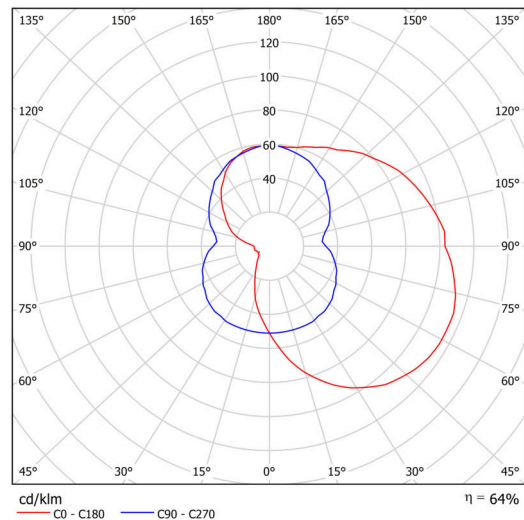

Luminous

Blue light hazard	Risk group 0

Eulum data for calculation programs are available at www.osmont.cz.