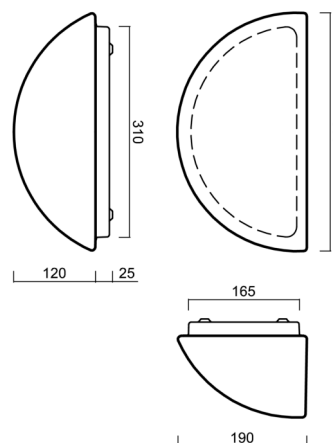

NELA 2

LED-1L41E700U7/264 4K#

WWW.OSMONT.CZ

NELA 2

Product code: NEL48700

Type: LED-1L41E700U7/264 4K#

Short description of the luminaire: White surface-mounted LED light ON/OFF with TRIPLEX OPAL glass shade.

Technical

Types of luminaires	Classic on/off
Mounting type	surface mounted
Base material	steel
Shade material	three-layer glass TRIPLEX OPAL
Base color	white Ral9003
Shade color	white
Holding the shade	screws
Mounting location	wall
Width	350 mm
Length	190 mm
Height	150 mm
mounting holes (diameter)	3xØ5mm
Installation wire (diameter)	2xØ16mm
Energy Class	D
Impact strength	IK01
Operating temperature	from -20°C to +30°C

Eulum data for calculation programs are available at www.osmont.cz.

Logistic

EAN	8591728141806
Weight NTTO	2.7 Kg
Weight BTTO	2.9 Kg
Number of cartons	1 pcs
Package volume	0.014 m ³
Package 1 width	0.375 m
Package 1 length	0.235 m
Package 1 height	0.155 m
Warranty*	60 months

*The warranty for the batteries is valid for 12 months from the date of purchase.

Installation dimensions:

Additional assortment:

Lampshade

Product code	Name	Color	Description	Picture	Drawing
20021	264	white		