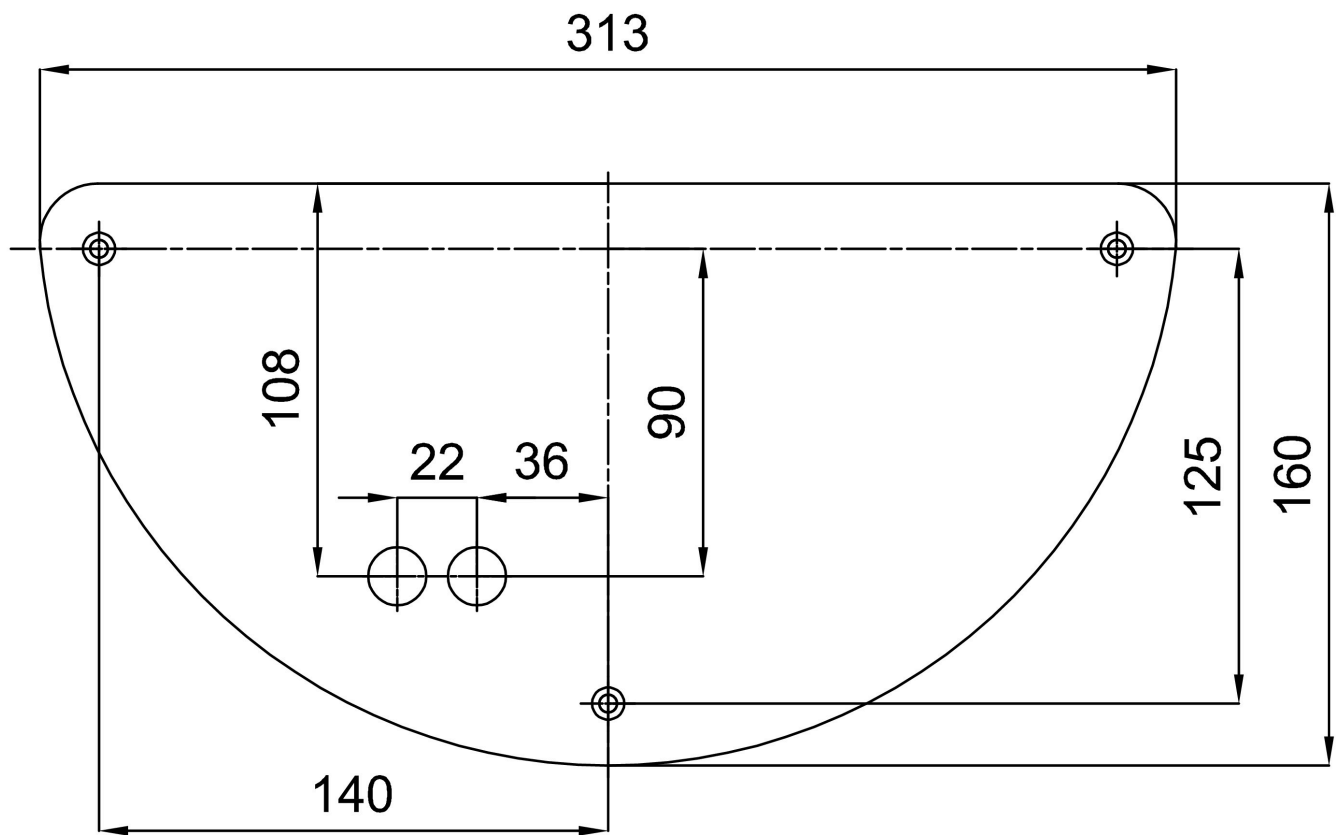

Technical

Types of luminaires	Classic on/off
Mounting type	surface mounted
Base material	steel
Shade material	three-layer glass TRIPLEX OPAL
Base color	white Ral9003
Shade color	white
Holding the shade	screws
Mounting location	wall
Width	350 mm
Length	190 mm
Height	150 mm
mounting holes (diameter)	3xØ5mm
Installation wire (diameter)	2xØ16mm
Energy Class	D
Impact strength	IK01
Operating temperature	from -20°C to +30°C

Eulum data for calculation programs are available at www.osmont.cz.

Logistic

EAN	8591728141806
Weight NTTO	2.7 Kg
Weight BTTO	2.9 Kg
Number of cartons	1 pcs
Package volume	0.014 m ³
Package 1 width	0.375 m
Package 1 length	0.235 m
Package 1 height	0.155 m
Warranty*	60 months

*The warranty for the batteries is valid for 12 months from the date of purchase.

Installation dimensions:

Additional assortment:

Lampshade

Product code	Name	Color	Description	Picture	Drawing
20021	264	white		