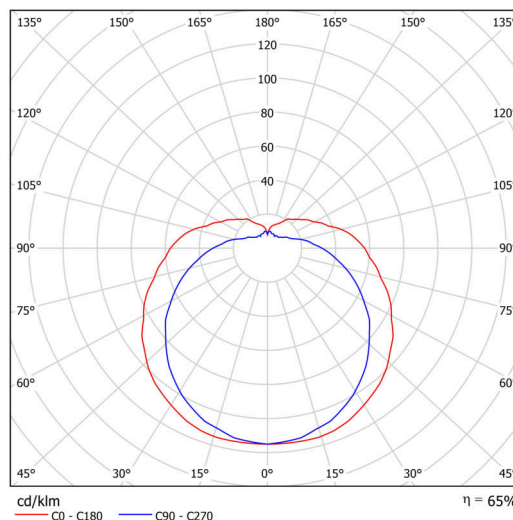

Luminous

Lum. flux of luminaire	1370 lm
Lum. flux of light source	2110 lm
Luminaire efficacy	105 lm/W
Temperature	4000 K
Rated life time LED L80/B10	100000 hours
CRI	Ra80
MacAdam	3
Blue light hazard	Risk group 0

Eulum data for calculation programs are available at www.osmont.cz.