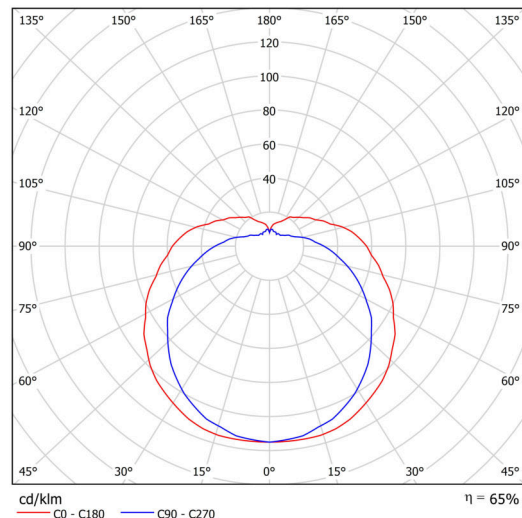

Luminous

Lum. flux of luminaire	1310 lm
Lum. flux of light source	2020 lm
Luminaire efficacy	100 lm/W
Temperature	3000 K
Rated life time LED L80/B10	100000 hours
CRI	Ra80
MacAdam	3
Blue light hazard	Risk group 0