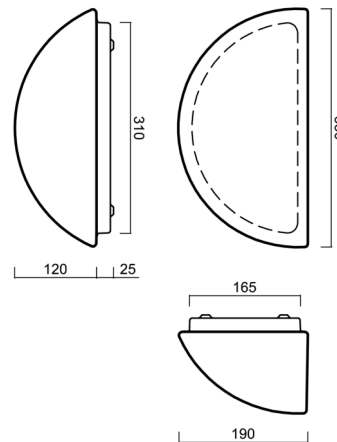

NELA 2

LED-1L41E700U7/264 3K#

WWW.OSMONT.CZ

NELA 2

Product code: NEL48200

Type: LED-1L41E700U7/264 3K#

Short description of the luminaire: White surface-mounted LED light ON/OFF with TRIPLEX OPAL glass shade.

Technical

Types of luminaires	Classic on/off
Mounting type	surface mounted
Base material	steel
Shade material	three-layer glass TRIPLEX OPAL
Base color	white Ral9003
Shade color	white
Holding the shade	screws
Mounting location	wall
Width	350 mm
Length	190 mm
Height	150 mm
mounting holes (diameter)	3xØ5mm
Installation wire (diameter)	2xØ16mm
Energy Class	D
Impact strength	IK01
Operating temperature	from -20°C to +30°C

Eulum data for calculation programs are available at www.osmont.cz.

Logistic

EAN	8591728141783
Weight NTTO	2.7 Kg
Weight BTTO	2.9 Kg
Number of cartons	1 pcs
Package volume	0.014 m ³
Package 1 width	0.375 m
Package 1 length	0.235 m
Package 1 height	0.155 m
Warranty*	60 months

*The warranty for the batteries is valid for 12 months from the date of purchase.

Installation dimensions:

Additional assortment:

Lampshade

Product code	Name	Color	Description	Picture	Drawing
20021	264	white		