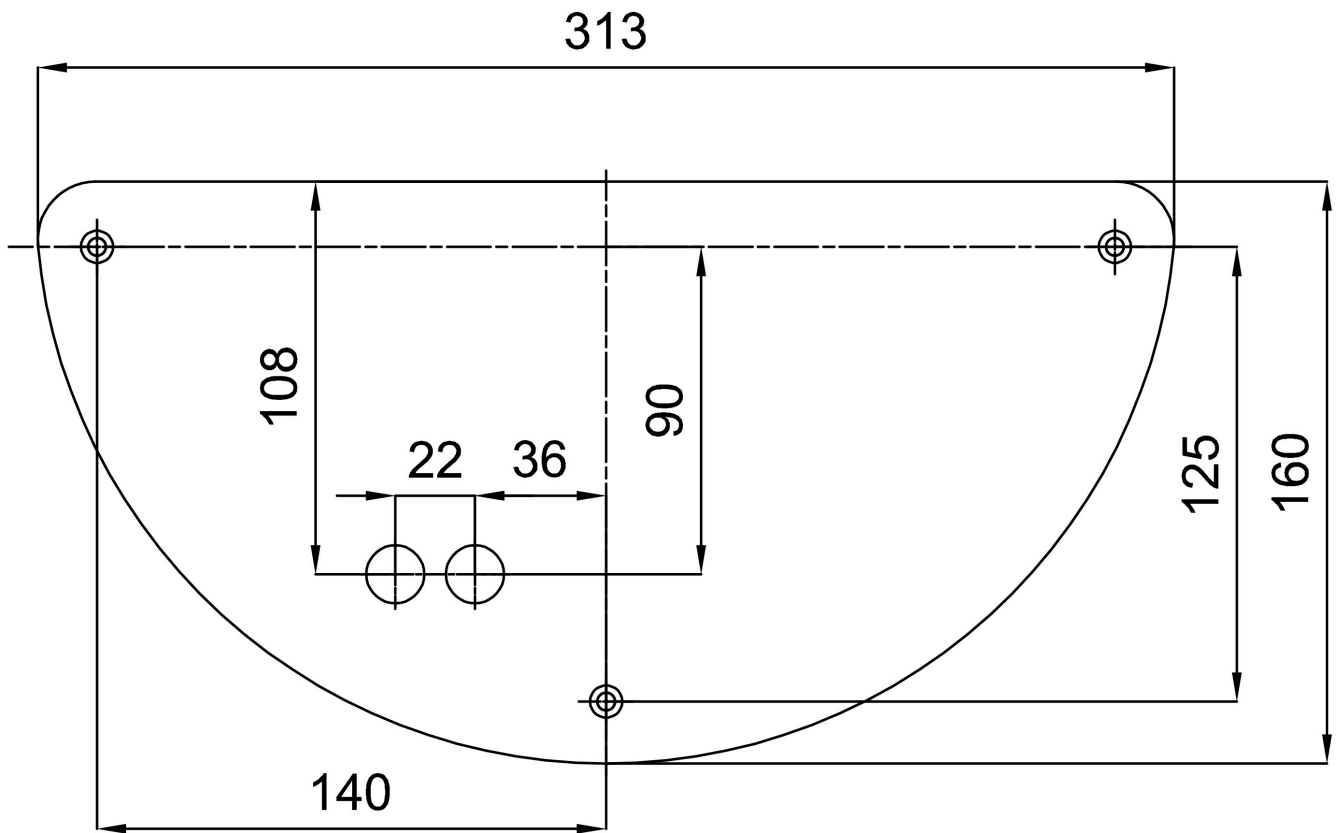

Technical

Types of luminaires	Classic on/off
Mounting type	surface mounted
Base material	steel
Shade material	three-layer glass TRIPLEX OPAL
Base color	white Ral9003
Shade color	white
Holding the shade	screws
Mounting location	wall
Width	350 mm
Length	190 mm
Height	150 mm
mounting holes (diameter)	3xØ5mm
Installation wire (diameter)	2xØ16mm
Energy Class	D
Impact strength	IK01
Operating temperature	from -20°C to +30°C

Eulum data for calculation programs are available at www.osmont.cz.

Logistic

EAN	8591728141783
Weight NTTO	2.7 Kg
Weight BTTO	2.9 Kg
Number of cartons	1 pcs
Package volume	0.014 m ³
Package 1 width	0.375 m
Package 1 length	0.235 m
Package 1 height	0.155 m
Warranty*	60 months

*The warranty for the batteries is valid for 12 months from the date of purchase.

Installation dimensions:

Additional assortment:

Lampshade

Product code	Name	Color	Description	Picture	Drawing
20021	264	white		