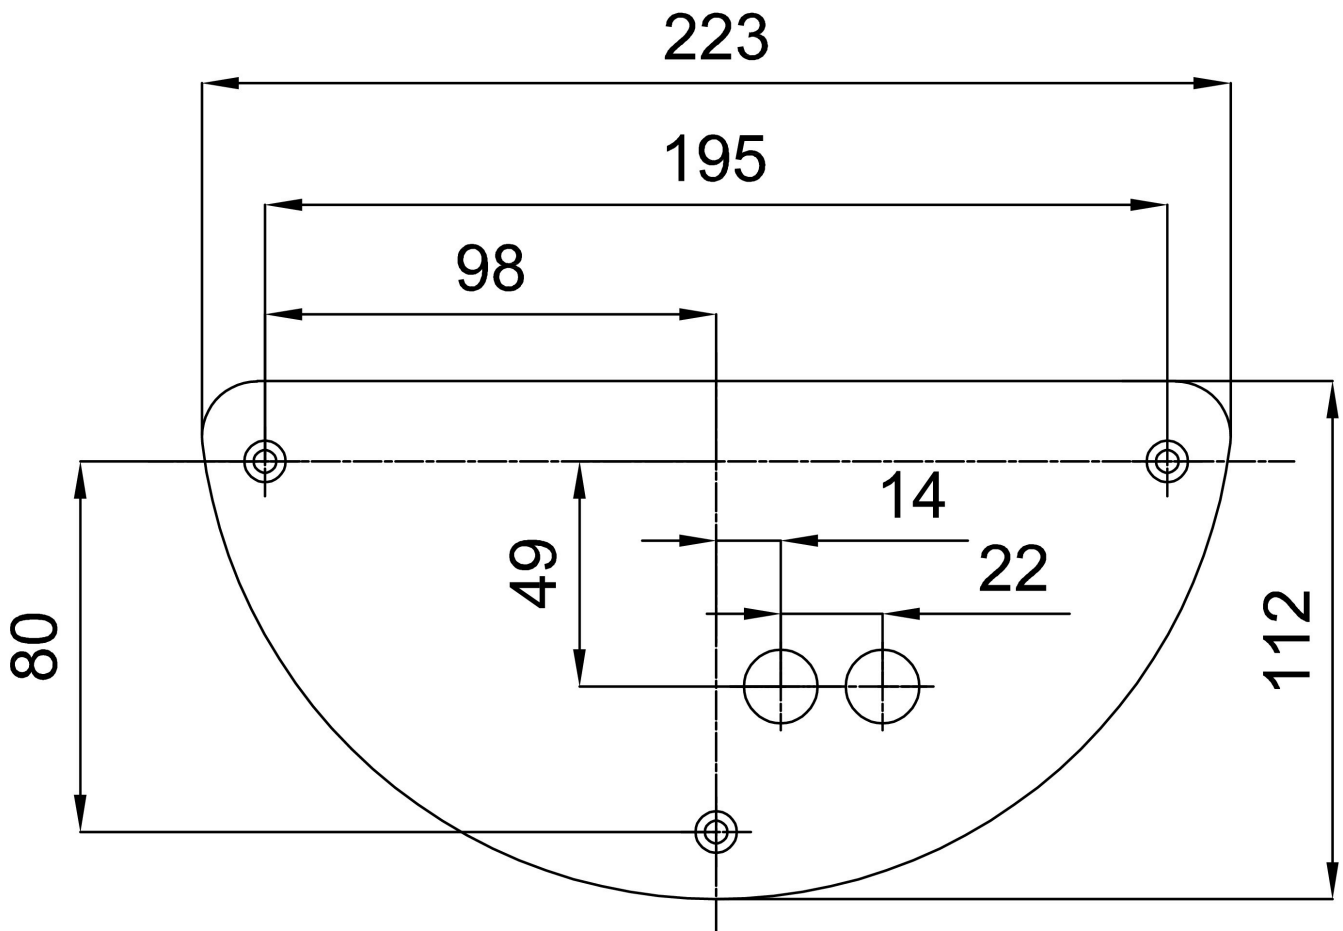

Technical

Types of luminaires	Classic on/off
Mounting type	surface mounted
Base material	steel
Shade material	three-layer glass TRIPLEX OPAL
Base color	white Ral9003
Shade color	white
Holding the shade	screws
Mounting location	wall
Width	250 mm
Length	140 mm
Height	105 mm
mounting holes (diameter)	3xØ5mm
Installation wire (diameter)	2xØ16mm
Energy Class	D
Impact strength	IK01

Eulum data for calculation programs are available at www.osmont.cz.

Logistic

EAN	8591728141820
Weight NTTO	1.6 Kg
Weight BTTO	1.7 Kg
Number of cartons	1 pcs
Package volume	0.005 m ³
Package 1 width	0.265 m
Package 1 length	0.145 m
Package 1 height	0.135 m
Warranty*	60 months

*The warranty for the batteries is valid for 12 months from the date of purchase.

Installation dimensions:

Additional assortment:

Lampshade

Product code	Name	Color	Description	Picture	Drawing
20020	244	white		