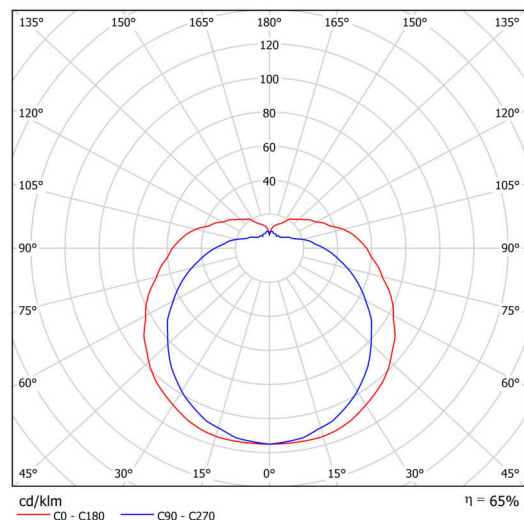

Luminous

Lum. flux of luminaire	660 lm
Lum. flux of light source	1010 lm
Luminaire efficacy	94 lm/W
Temperature	3000 K
Rated life time LED L80/B10	100000 hours
CRI	Ra80
MacAdam	3
Blue light hazard	Risk group 0

Eulum data for calculation programs are available at www.osmont.cz.