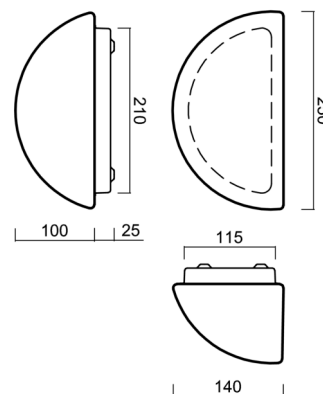

NELA 1

LED-1L26E700U5/244 3K#

WWW.OSMONT.CZ

NELA 1

Product code: NEL59228

Type: LED-1L26E700U5/244 3K#

Short description of the luminaire: White surface-mounted LED light ON/OFF with TRIPLEX OPAL glass shade.

Technical

Types of luminaires	Classic on/off
Mounting type	surface mounted
Base material	steel
Shade material	three-layer glass TRIPLEX OPAL
Base color	white Ral9003
Shade color	white
Holding the shade	screws
Mounting location	wall
Width	250 mm
Length	140 mm
Height	105 mm
mounting holes (diameter)	3xØ5mm
Installation wire (diameter)	2xØ16mm
Energy Class	D
Impact strength	IK01

Eulum data for calculation programs are available at www.osmont.cz.

Logistic

EAN	8591728141820
Weight NTTO	1.6 Kg
Weight BTTO	1.7 Kg
Number of cartons	1 pcs
Package volume	0.005 m ³
Package 1 width	0.265 m
Package 1 length	0.145 m
Package 1 height	0.135 m
Warranty*	60 months

*The warranty for the batteries is valid for 12 months from the date of purchase.

Installation dimensions:

Additional assortment:

Lampshade

Product code	Name	Color	Description	Picture	Drawing
20020	244	white		