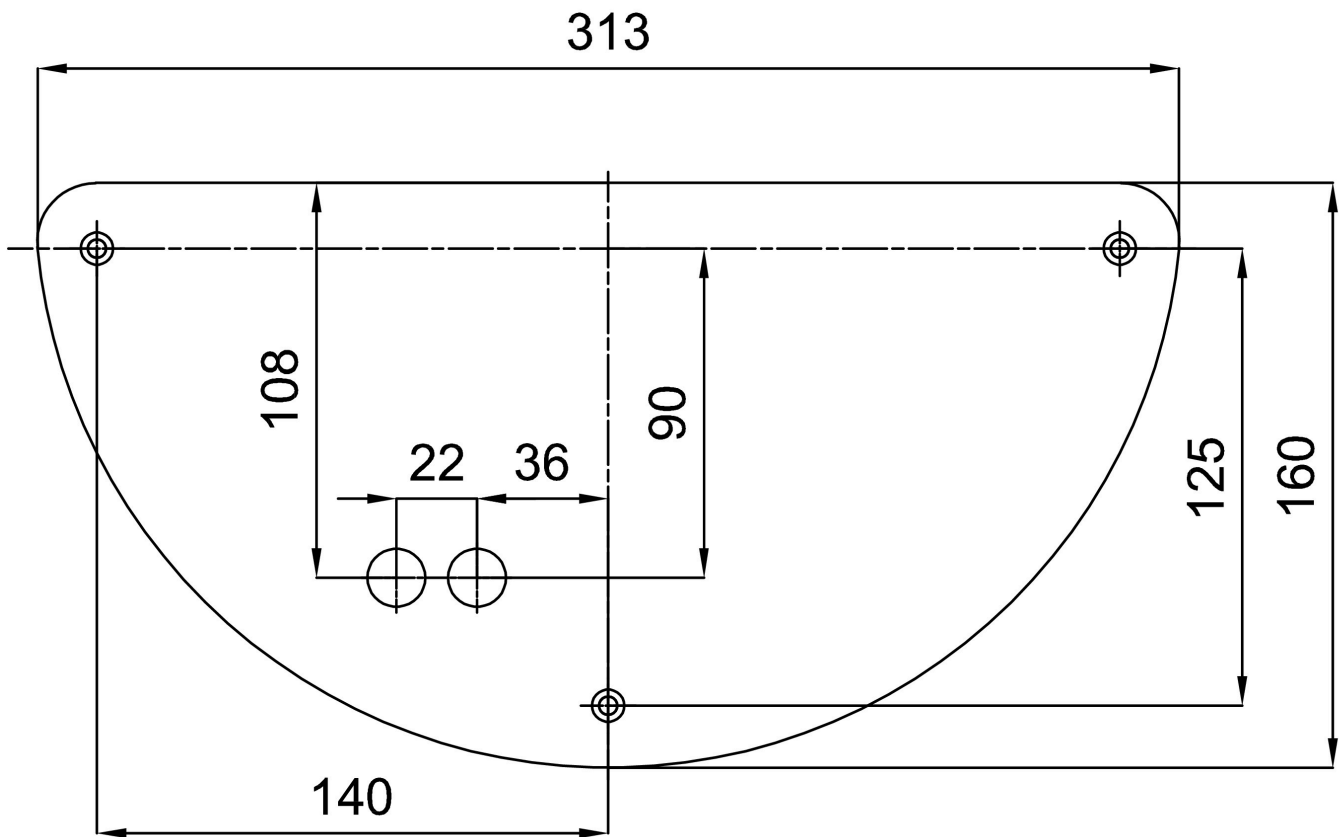

Technical

Types of luminaires	Classic on/off
Mounting type	surface mounted
Base material	steel
Shade material	three-layer glass TRIPLEX OPAL
Base color	white Ral9003
Shade color	white
Holding the shade	folding system
Mounting location	wall
Width	360 mm
Length	197 mm
Height	86 mm
mounting holes (diameter)	4xØ5mm
Installation wire (diameter)	2xØ16mm
Energy Class	D
Impact strength	IK01

Eulum data for calculation programs are available at www.osmont.cz.

Logistic

EAN	8591728141707
Weight NTTO	2.45 Kg
Weight BTTO	2.55 Kg
Number of cartons	1 pcs
Package volume	0.007 m ³
Package 1 width	0.205 m
Package 1 length	0.365 m
Package 1 height	0.095 m
Warranty*	60 months

*The warranty for the batteries is valid for 12 months from the date of purchase.

Installation dimensions:

Additional assortment:

Lampshade

Product code	Name	Color	Description	Picture	Drawing
20105	201	white		