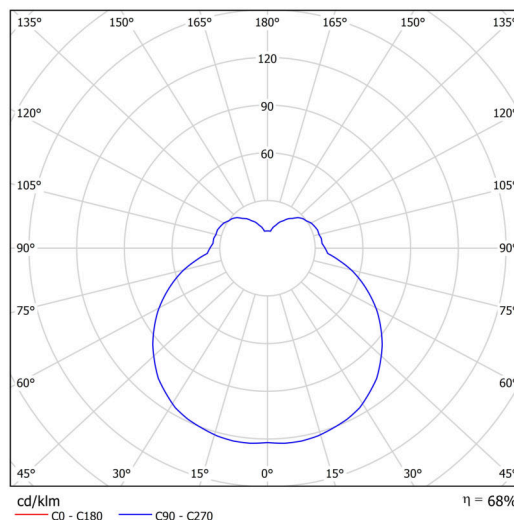

Luminous

Lum. flux of luminaire	1430 lm
Lum. flux of light source	2110 lm
Luminaire efficacy	110 lm/W
Temperature	4000 K
Rated life time LED L80/B10	100000 hours
CRI	Ra80
MacAdam	3
Blue light hazard	Risk group 0

Eulum data for calculation programs are available at www.osmont.cz.