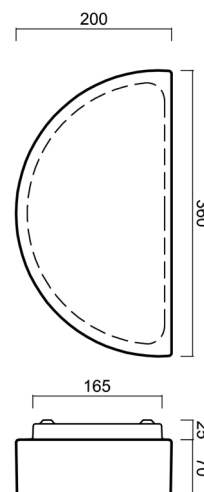

NARA 1

LED-1L41E700U41/201 4K#

WWW.OSMONT.CZ

NARA 1

Product code: NAR48680

Type: LED-1L41E700U41/201 4K#

Short description of the luminaire: White surface-mounted LED light ON/OFF with TRIPLEX OPAL glass shade.

Technical

Types of luminaires	Classic on/off
Mounting type	surface mounted
Base material	steel
Shade material	three-layer glass TRIPLEX OPAL
Base color	white Ral9003
Shade color	white
Holding the shade	folding system
Mounting location	wall
Width	360 mm
Length	197 mm
Height	86 mm
mounting holes (diameter)	4xØ5mm
Installation wire (diameter)	2xØ16mm
Energy Class	D
Impact strength	IK01

Eulum data for calculation programs are available at www.osmont.cz.

Logistic

EAN	8591728141707
Weight NTTO	2.45 Kg
Weight BTTO	2.55 Kg
Number of cartons	1 pcs
Package volume	0.007 m ³
Package 1 width	0.205 m
Package 1 length	0.365 m
Package 1 height	0.095 m
Warranty*	60 months

*The warranty for the batteries is valid for 12 months from the date of purchase.

Installation dimensions:

Additional assortment:

Lampshade

Product code	Name	Color	Description	Picture	Drawing
20105	201	white		