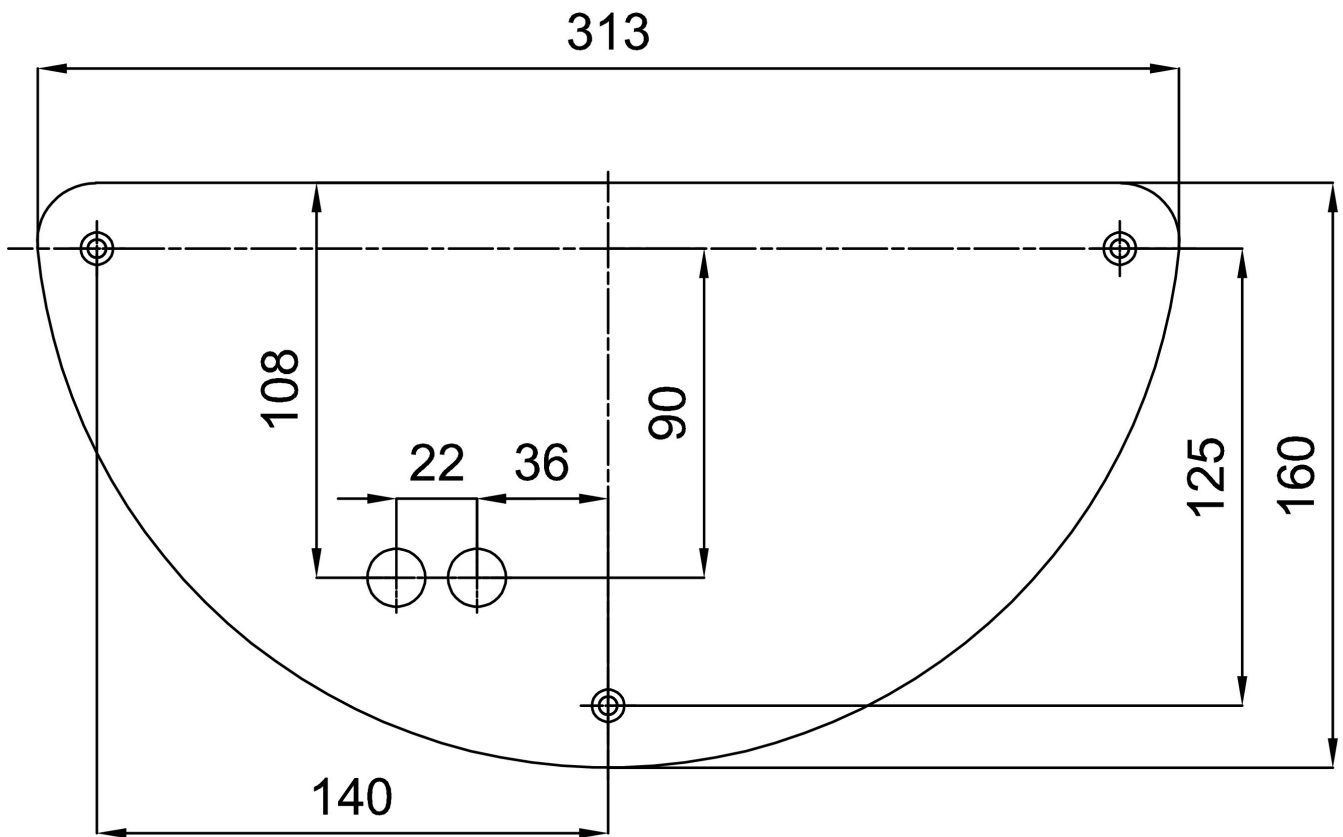

Types of luminaires	Classic on/off
Mounting type	surface mounted
Base material	steel
Shade material	three-layer glass TRIPLEX OPAL
Base color	white Ral9003
Shade color	white
Holding the shade	folding system
Mounting location	wall
Width	360 mm
Length	197 mm
Height	86 mm
mounting holes (diameter)	4xØ5mm
Installation wire (diameter)	2xØ16mm
Impact strength	IK01

Eulum data for calculation programs are available at www.osmont.cz.

Logistic

EAN	8591728442408
Weight NTTO	2.3 Kg
Weight BTTO	2.6 Kg
Number of cartons	1 pcs
Package volume	0.008 m ³
Package 1 width	0.21 m
Package 1 length	0.37 m
Package 1 height	0.1 m
Warranty*	60 months

*The warranty for the batteries is valid for 12 months from the date of purchase.

Installation dimensions:

Additional assortment:

Lampshade

Product code	Name	Color	Description	Picture	Drawing
20105	201	white		