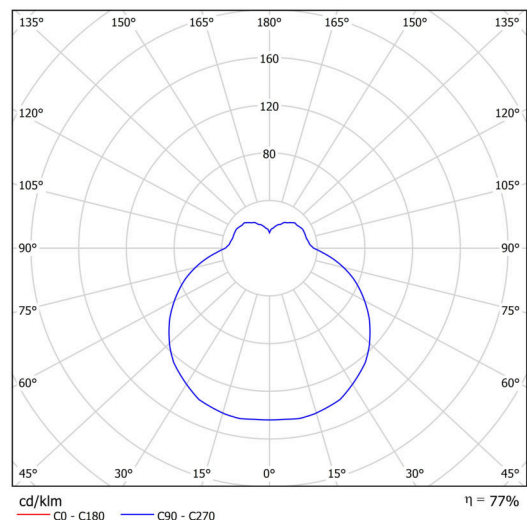

Luminous

Blue light hazard	Risk group 0

Eulum data for calculation programs are available at www.osmont.cz.