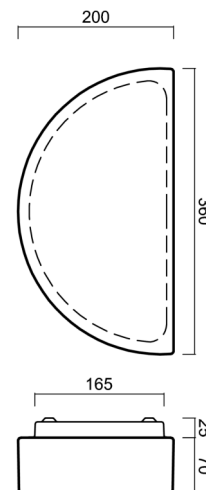

NARA 1

IN-22U41/201*

WWW.OSMONT.CZ

NARA 1

Product code: NAR44240

Type: IN-22U41/201*

Short description of the luminaire: White surface-mounted E27 light ON/OFF with TRIPLEX OPAL glass shade.

Technical

Types of luminaires	Classic on/off
Mounting type	surface mounted
Base material	steel
Shade material	three-layer glass TRIPLEX OPAL
Base color	white Ral9003
Shade color	white
Holding the shade	folding system
Mounting location	wall
Width	360 mm
Length	197 mm
Height	86 mm
mounting holes (diameter)	4xØ5mm
Installation wire (diameter)	2xØ16mm
Impact strength	IK01

Eulum data for calculation programs are available at www.osmont.cz.

Logistic

EAN	8591728442408
Weight NTTO	2.3 Kg
Weight BTTO	2.6 Kg
Number of cartons	1 pcs
Package volume	0.008 m ³
Package 1 width	0.21 m
Package 1 length	0.37 m
Package 1 height	0.1 m
Warranty*	60 months

*The warranty for the batteries is valid for 12 months from the date of purchase.

Installation dimensions:

Additional assortment:

Lampshade

Product code	Name	Color	Description	Picture	Drawing
20105	201	white		