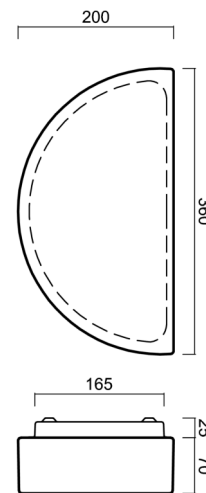

NARA 1

LED-1L41E700U41/201 NK1H 3K#

WWW.OSMONT.CZ

NARA 1

Product code: NAR10001

Type: LED-1L41E700U41/201 NK1H 3K#

Short description of the luminaire: White colour | ceiling or wall LED light with emergency backup combined | TRIPLEX OPAL hand blown glass shade |

Technical data

Types of luminaires	Emergency combined
Mounting type	surface mounted
Base material	steel
Shade material	three-layer glass TRIPLEX OPAL
Base color	white Ral9003
Shade color	white
Holding the shade	folding system
Mounting location	wall
Width	360 mm
Length	197 mm
Height	86 mm
Energy Class	D
Impact strength	IK01
Operating temperature	from -20°C to +30°C

Package 1 width	0.205 m
Package 1 length	0.365 m
Package 1 height	0.095 m
Warranty*	60 months

*The warranty for the batteries is valid for 36 months from the date of purchase.

Installation dimensions:

Additional assortment:

Lampshade

Product code	Name	Color	Picture	Drawing
20105	201	white	