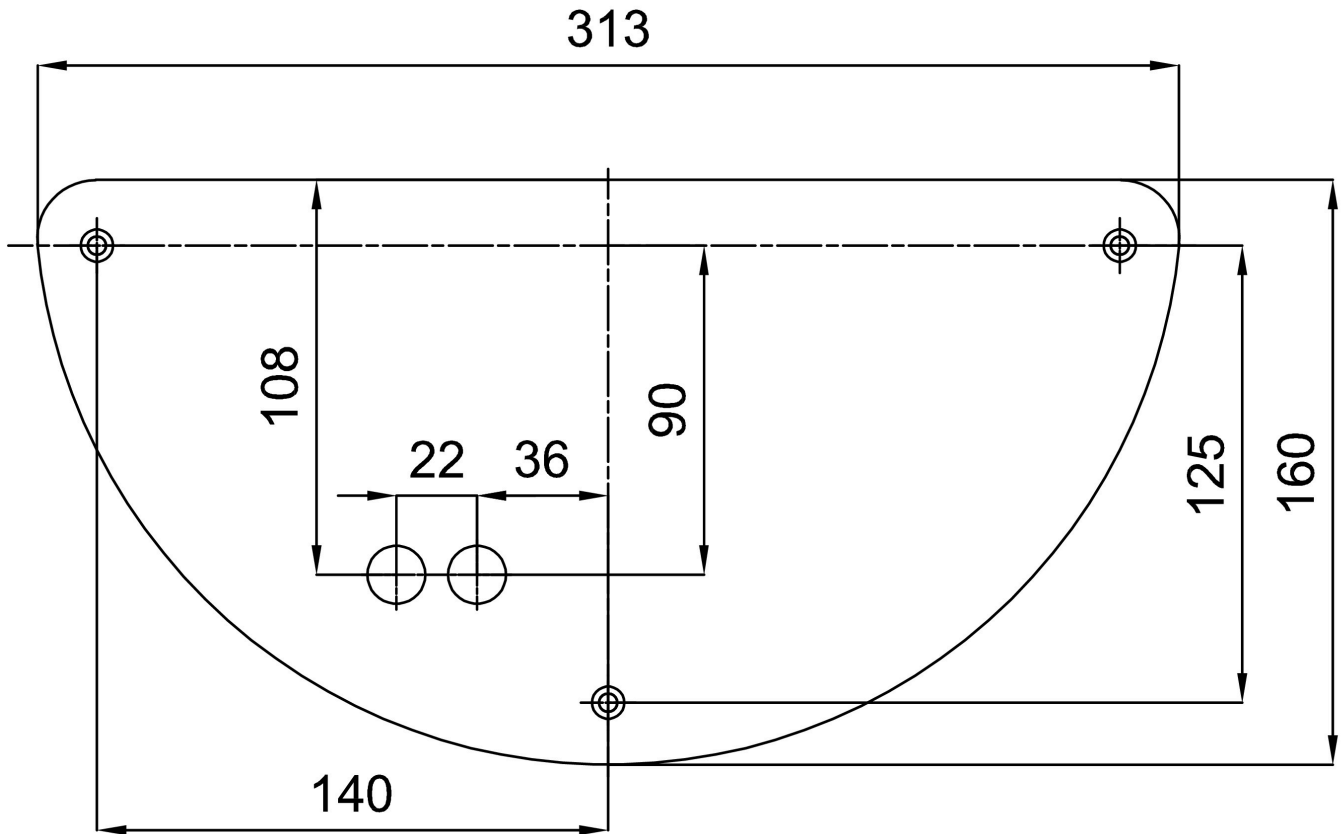

Technical data

Types of luminaires	Emergency combined
Mounting type	surface mounted
Base material	steel
Shade material	three-layer glass TRIPLEX OPAL
Base color	white Ral9003
Shade color	white
Holding the shade	folding system
Mounting location	wall
Width	360 mm
Length	197 mm
Height	86 mm
Energy Class	D
Impact strength	IK01
Operating temperature	from -20°C to +30°C

Package 1 width	0.205 m
Package 1 length	0.365 m
Package 1 height	0.095 m
Warranty*	60 months

*The warranty for the batteries is valid for 36 months from the date of purchase.

Installation dimensions:

Additional assortment: