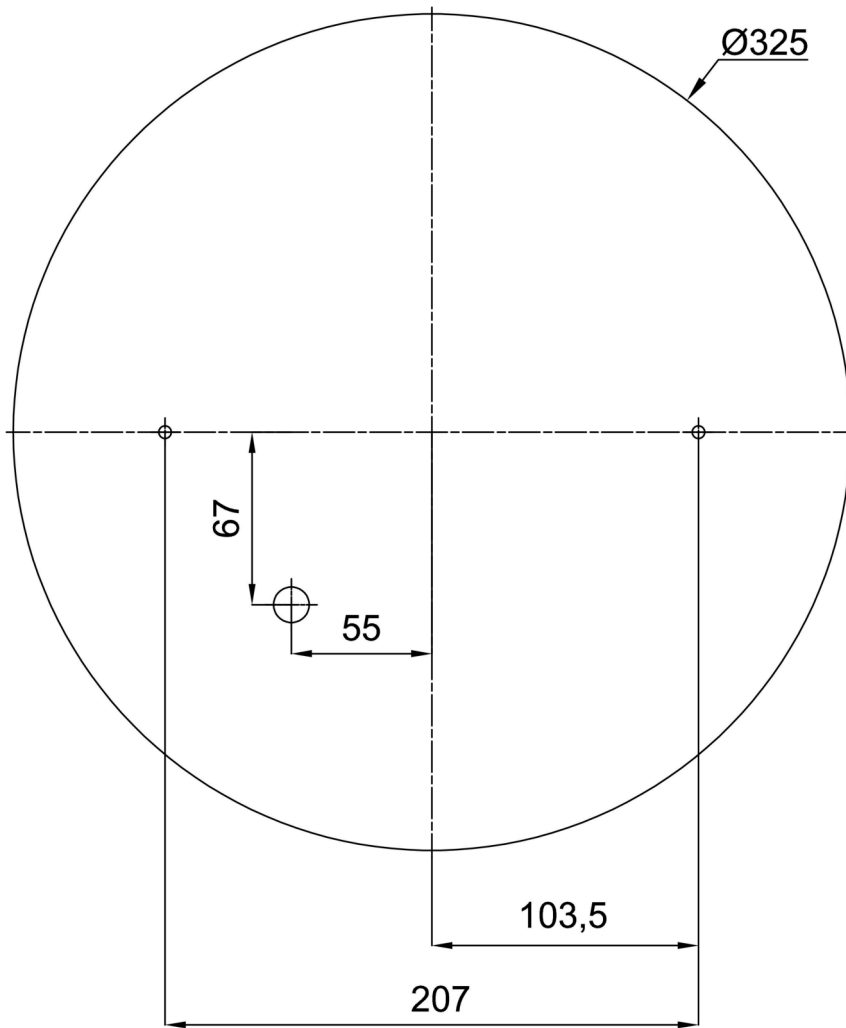

Logistic

EAN	8591728141295
Weight NTTO	4.9 Kg
Weight BTTO	5.6 Kg
Number of cartons	1 pcs
Package volume	0.07 m³
Package 1 width	0.405 m
Package 1 length	0.405 m
Package 1 height	0.425 m
Warranty*	60 months

*The warranty for the batteries is valid for 12 months from the date of purchase.

Installation dimensions: