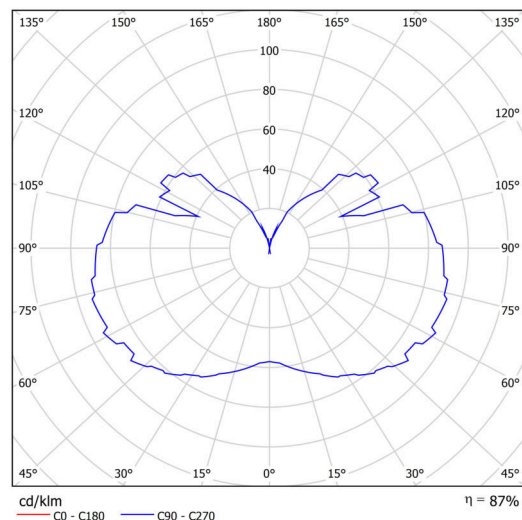

Luminous

Lum. flux of luminaire	4070 lm
Lum. flux of light source	4630 lm
Luminaire efficacy	150 lm/W
Temperature	4000 K
Rated life time LED L80/B10	100000 hours
CRI	Ra80
MacAdam	3
Blue light hazard	Risk group 0