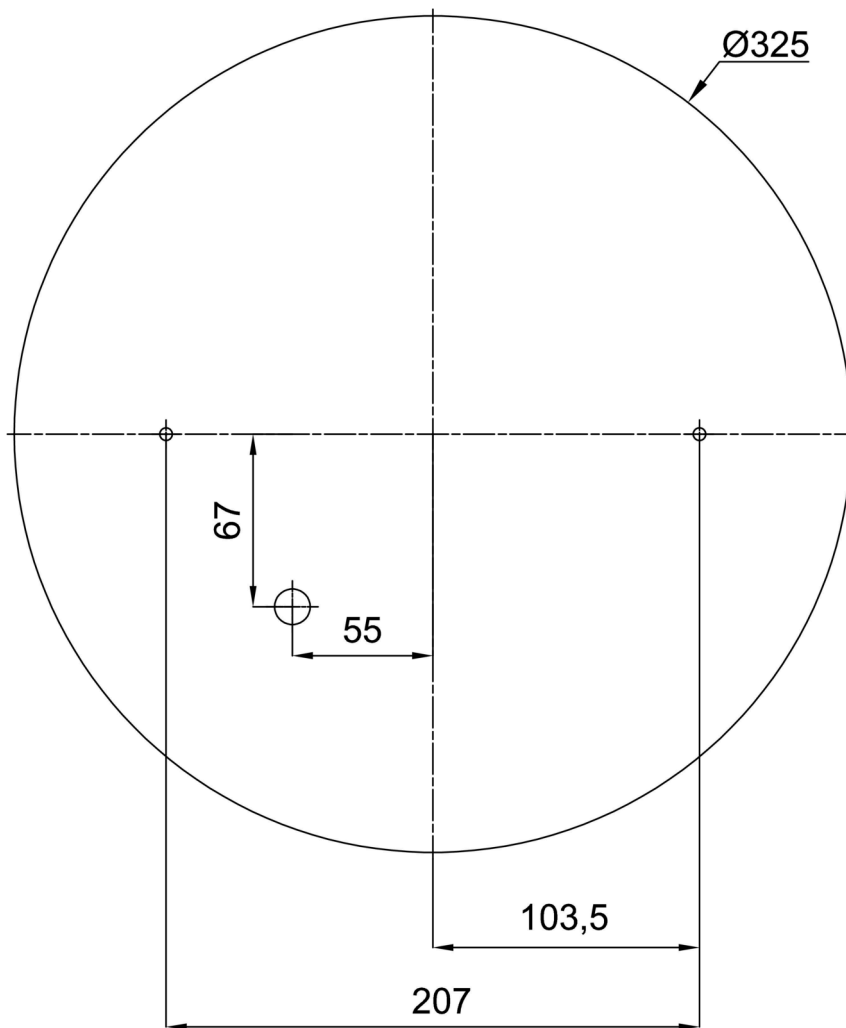

Logistic

EAN	8591728141189
Weight NTTO	4.9 Kg
Weight BTTO	5.6 Kg
Number of cartons	1 pcs
Package volume	0.07 m³
Package 1 width	0.405 m
Package 1 length	0.405 m
Package 1 height	0.425 m
Warranty*	60 months

*The warranty for the batteries is valid for 12 months from the date of purchase.

Installation dimensions: