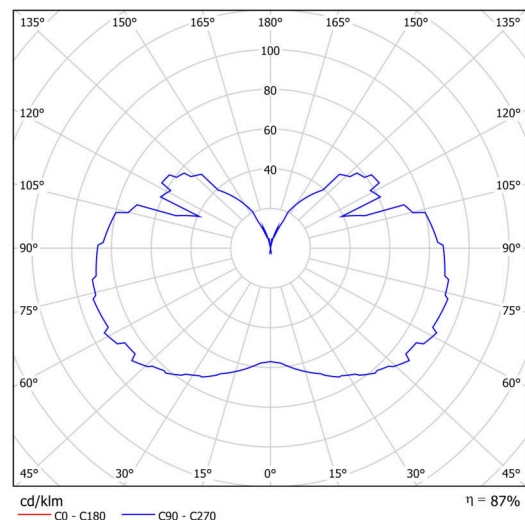

Luminous

Lum. flux of luminaire	3910 lm
Lum. flux of light source	4440 lm
Luminaire efficacy	144 lm/W
Temperature	3000 K
Rated life time LED L80/B10	100000 hours
CRI	Ra80
MacAdam	3
Blue light hazard	Risk group 0