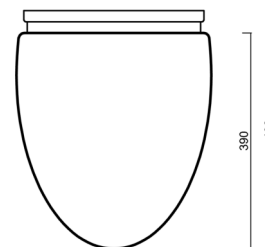

# MIRA

Product code: MIR59473

Type: LED-5L06E600S6/195/S12 3K#

Short description of the luminaire: Brass surface-mounted LED light ON/OFF with TRIPLEX OPAL glass shade.

## Technical

Types of luminaires	Classic on/off
Mounting type	surface mounted
Base material	brass
Shade material	three-layer glass TRIPLEX OPAL
Base color	polished brass
Shade color	white
Holding the shade	screws
Mounting location	ceiling
Width	350 mm
Length	350 mm
Height	430 mm
Diameter	ø 350 mm
mounting holes (diameter)	2xø5mm
Installation wire (diameter)	1xø14mm
Energy Class	D
Impact strength	IK01
Operating temperature	from -20°C to +30°C