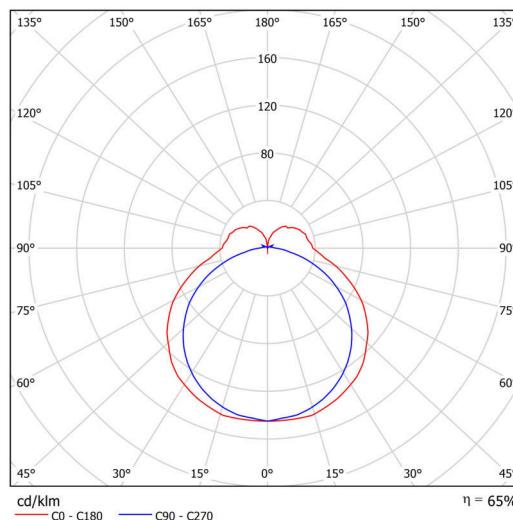

MATAR 5

Product code: MAT60035

Type: LED-1L88-1L89EMP700PB09/PC76/NK1W C 3K##

Short description of the luminaire: Black color | surface-mounted LED light | emergency combi unit | multipower function | polycarbonate shade

Technical

Types of luminaires	Emergency combined
Mounting type	surface mounted
Base material	aluminium
Shade material	opal polycarbonate
Base color	black Ral9005
Shade color	white
Holding the shade	spring
Mounting location	ceiling/wall
Width	900 mm
Length	92 mm
Height	56 mm
mounting holes (diameter)	2xØ5mm
Installation wire (diameter)	2xØ16mm
Energy Class	D
Impact strength	IK10
Operating temperature	from 0°C to +30°C

Electric

Power consumption	26 W
Ingress Protection	IP44
Socket	LED modul
Battery type	NiCd
Emergency time	3 hours
terminal block	snap terminal block
Automatic circuit breaker type B10A	26 pcs
Automatic circuit breaker type B16A	40 pcs
Automatic circuit breaker type C10A	30 pcs
Automatic circuit breaker type C16A	48 pcs

Luminous

Lum. flux of luminaire	2720 lm
Lum. flux of light source	4180 lm
Luminaire efficacy	104 lm/W
Temperature	3000 K
Rated life time LED L80/B10	100000 hours
CRI	Ra80
MacAdam	3
Blue light hazard	Risk group 0

Eulum data for calculation programs are available at www.osmont.cz.