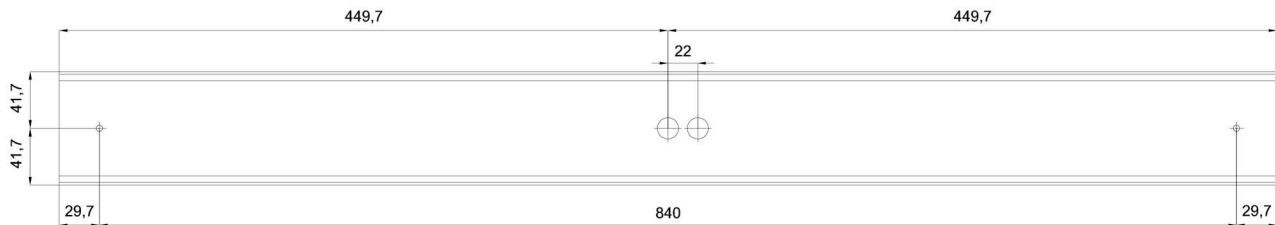

TECHNICAL SHEET

Multipower

Possibility of output adjustment by the user (DIP switch on the current source).

I [mA]	700	600	500	400	
[%]	100	86	71	57	

Logistic

EAN	8591728087562
Number of cartons	1 pcs
Package 1 width	0.94 m
Package 1 length	0.12 m
Package 1 height	0.08 m
Warranty*	60 months

*The warranty for the batteries is valid for 12 months from the date of purchase.

Installation dimensions: