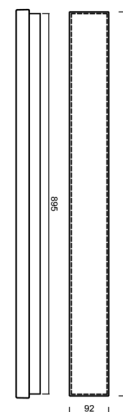

MATAR 5

LED-1L88-1L89EMP700PB09/PC76/NK1W C 3K##

WWW.OSMONT.CZ

MATAR 5

Product code: MAT60035

Type: LED-1L88-1L89EMP700PB09/PC76/NK1W C 3K##

Short description of the luminaire: Black color | surface-mounted LED light | emergency combi unit | multipower function | polycarbonate shade

Technical

Types of luminaires	Emergency combined
Mounting type	surface mounted
Base material	aluminium
Shade material	opal polycarbonate
Base color	black Ral9005
Shade color	white
Holding the shade	spring
Mounting location	ceiling/wall
Width	900 mm
Length	92 mm
Height	56 mm
mounting holes (diameter)	2xØ5mm
Installation wire (diameter)	2xØ16mm
Energy Class	D
Impact strength	IK10
Operating temperature	from 0°C to +30°C

Installation dimensions:

Additional assortment:

Base for surface mounting

Product code	Name	Color	Description	Picture	Drawing
33526	držák pro povrchovou montáž MATAR 4,5,6 (80x40x40,tl .1,Fe) nikl	white Ra19003			

Lampshade

Product code	Name	Color	Description	Picture	Drawing
20617	PC76	white		