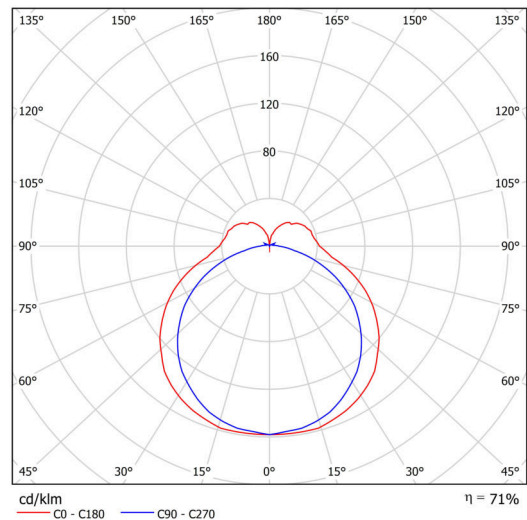

Luminous data

Lum. flux of luminaire	2340/2450 lm
Lum. flux of light source	3300/3450 lm
Chromaticity temperature	3000/3500/4000 K
Rated life time LED L80/B10	100000 hours
CRI	Ra80
MacAdam	3
Blue light hazard	Risk group 0

Eulum data for calculation programs are available at www.osmont.cz.