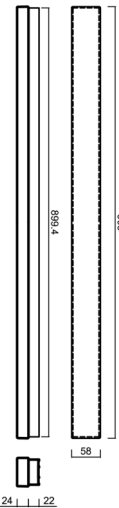

## MATAR 2

---

LED-1L78-1L79EMP550PA09/PC72 C 3/35/4K

[WWW.OSMONT.CZ](http://WWW.OSMONT.CZ)

# MATAR 2

Product code: MAT71592

Type: LED-1L78-1L79EMP550PA09/PC72 C 3/35/4K

Short description of the luminaire: Black colour | ceiling or wall LED light ON/OFF | multipower driver | opal polycarbonate shade (PC)

## Technical data

Types of luminaires	Classic on/off
Mounting type	surface mounted
Base material	aluminium
Shade material	opal polycarbonate
Base color	black Ral9005
Shade color	white
Holding the shade	spring
Mounting location	ceiling/wall
Width	905 mm
Length	58 mm
Height	46 mm
mounting holes (diameter)	2xØ5mm
Cable entrance	2xØ16mm
Energy Class	D
Impact strength	IK10
Operating temperature	from -20°C to +30°C

## Installation dimensions:

Additional assortment:

Lampshade

Product code	Name	Color	Picture	Drawing
20609	PC72	white	