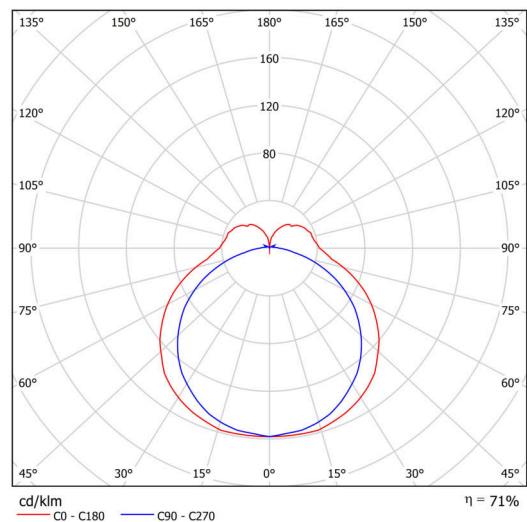

Luminous data

Lum. flux of luminaire	2450 lm
Lum. flux of light source	3450 lm
Chromaticity temperature	4000 K
Rated life time LED L80/B10	100000 hours
CRI	Ra80
MacAdam	3
Blue light hazard	Risk group 0

Eulum data for calculation programs are available at www.osmont.cz.