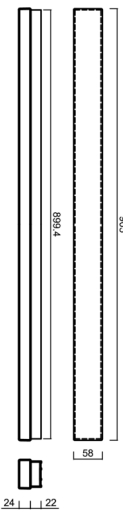

Luminous data

Lum. flux of luminaire	2450 lm
Lum. flux of light source	3450 lm
Chromaticity temperature	4000 K
Rated life time LED L80/B10	100000 hours
CRI	Ra80
MacAdam	3
Blue light hazard	Risk group 0

Eulum data for calculation programs are available at www.osmont.cz.