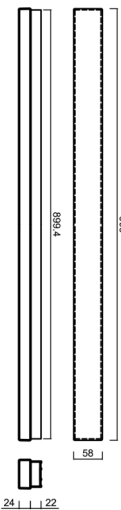

Luminous data

Lum. flux of luminaire	1820 lm
Lum. flux of light source	2560 lm
Chromaticity temperature	4000 K
Rated life time LED L80/B10	100000 hours
CRI	Ra80
MacAdam	3
Blue light hazard	Risk group 0

Eulum data for calculation programs are available at www.osmont.cz.