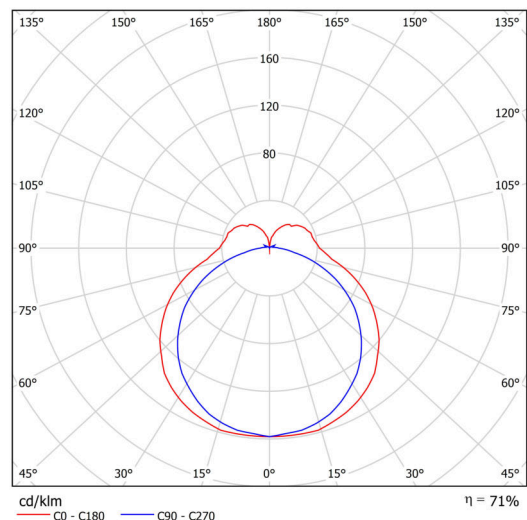

Technical data

Types of luminaires	Emergency combined
Mounting type	surface mounted
Base material	aluminium
Shade material	opal polycarbonate
Base color	black Ral9005
Shade color	white
Holding the shade	spring
Mounting location	ceiling/wall
Width	905 mm
Length	58 mm
Height	46 mm
mounting holes (diameter)	2xØ5mm
Cable entrance	2xØ16mm
Energy Class	D
Impact strength	IK10
Operating temperature	from -20°C to +30°C

Electrical data

Power consumption	21 W
Ingress Protection	IP44
Socket	LED modul
Battery type	LiFePO4
Emergency time	3 hours
terminal block	snap terminal block

Luminous data

Lum. flux of luminaire	2450 lm
Lum. flux of light source	3450 lm
Lum. flux of light source in emergency mode	200 lm
Chromaticity temperature	4000 K
Rated life time LED L80/B10	100000 hours
CRI	Ra80
MacAdam	3
Blue light hazard	Risk group 0