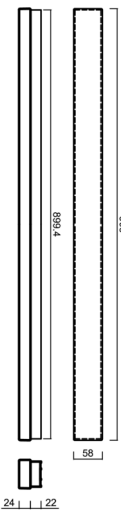

MATAR 2

LED-1L78-1L79EMP550PA09/PC72 NK3H C 4K##

WWW.OSMONT.CZ

MATAR 2

Product code: MAT60618

Type: LED-1L78-1L79EMP550PA09/PC72 NK3H C 4K##

Short description of the luminaire: Black colour | ceiling or wall LED light with emergency backup combined | multipower driver | opal polycarbonate shade (PC)

Technical data

Types of luminaires	Emergency combined
Mounting type	surface mounted
Base material	aluminium
Shade material	opal polycarbonate
Base color	black Ral9005
Shade color	white
Holding the shade	spring
Mounting location	ceiling/wall
Width	905 mm
Length	58 mm
Height	46 mm
mounting holes (diameter)	2xØ5mm
Cable entrance	2xØ16mm
Energy Class	D
Impact strength	IK10
Operating temperature	from -20°C to +30°C

Electrical data

Power consumption	21 W
Ingress Protection	IP44
Socket	LED modul
Battery type	LiFePO4
Emergency time	3 hours
terminal block	snap terminal block

Luminous data

Lum. flux of luminaire	2450 lm
Lum. flux of light source	3450 lm
Lum. flux of light source in emergency mode	200 lm
Chromaticity temperature	4000 K
Rated life time LED L80/B10	100000 hours
CRI	Ra80
MacAdam	3
Blue light hazard	Risk group 0

Installation dimensions:

Additional assortment:

Lampshade

Product code	Name	Color	Picture	Drawing
20609	PC72	white	