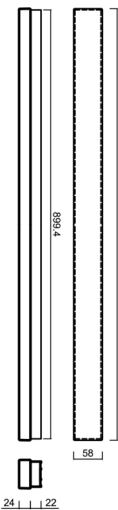

MATAR 2

LED-1L78-1L79EMP550PA09/PC72 NK3H B 4K##

WWW.OSMONT.CZ

MATAR 2

Product code: MAT60614

Type: LED-1L78-1L79EMP550PA09/PC72 NK3H B 4K##

Short description of the luminaire: White colour | ceiling or wall LED light with emergency backup combined | multipower driver | opal polycarbonate shade (PC)

Technical data

Types of luminaires	Emergency combined
Mounting type	surface mounted
Base material	aluminium
Shade material	opal polycarbonate
Base color	white Ral9003
Shade color	white
Holding the shade	spring
Mounting location	ceiling/wall
Width	905 mm
Length	58 mm
Height	46 mm
mounting holes (diameter)	2xØ5mm
Cable entrance	2xØ16mm
Energy Class	D
Impact strength	IK10
Operating temperature	from -20°C to +30°C

Installation dimensions:

Additional assortment:

Lampshade

Product code	Name	Color	Picture	Drawing
20609	PC72	white	