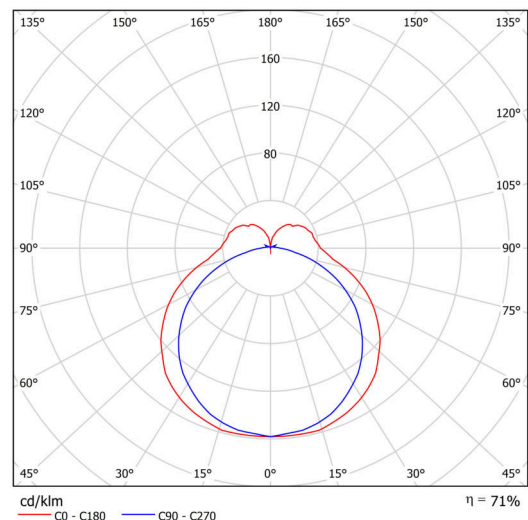

Luminous data

Lum. flux of luminaire	2340 lm
Lum. flux of light source	3300 lm
Chromaticity temperature	3000 K
Rated life time LED L80/B10	100000 hours
CRI	Ra80
MacAdam	3
Blue light hazard	Risk group 0

Eulum data for calculation programs are available at www.osmont.cz.