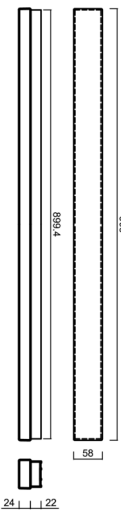

MATAR 2

LED-1L78-1L79EMP550PA09/PC72 C 3K##

WWW.OSMONT.CZ

MATAR 2

Product code: MAT60126

Type: LED-1L78-1L79EMP550PA09/PC72 C 3K##

Short description of the luminaire: Black colour | ceiling or wall LED light ON/OFF | multipower driver | opal polycarbonate shade (PC)

Technical data

Types of luminaires	Classic on/off
Mounting type	surface mounted
Base material	aluminium
Shade material	opal polycarbonate
Base color	black Ral9005
Shade color	white
Holding the shade	spring
Mounting location	ceiling/wall
Width	905 mm
Length	58 mm
Height	46 mm
mounting holes (diameter)	2xØ5mm
Cable entrance	2xØ16mm
Energy Class	D
Impact strength	IK10
Operating temperature	from -20°C to +30°C

Electrical data

Power consumption	21 W
Ingress Protection	IP44
Socket	LED modul
terminal block	snap terminal block

Luminous data

Lum. flux of luminaire	2340 lm
Lum. flux of light source	3300 lm
Chromaticity temperature	3000 K
Rated life time LED L80/B10	100000 hours
CRI	Ra80
MacAdam	3
Blue light hazard	Risk group 0

Installation dimensions:

Additional assortment:

Lampshade

Product code	Name	Color	Picture	Drawing
20609	PC72	white	