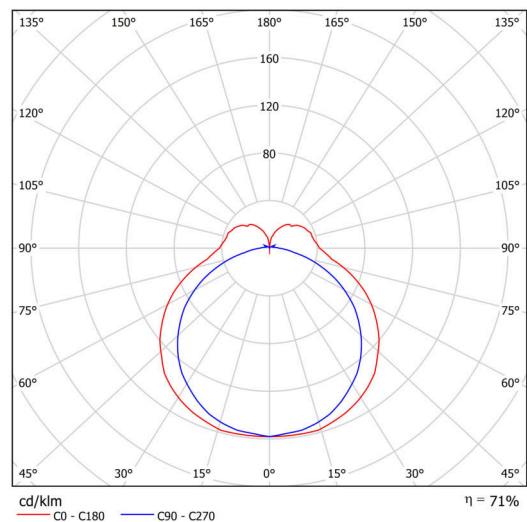

Luminous data

Lum. flux of luminaire	2340 lm
Lum. flux of light source	3300 lm
Lum. flux of light source in emergency mode	200 lm
Chromaticity temperature	3000 K
Rated life time LED L80/B10	100000 hours
CRI	Ra80
MacAdam	3
Blue light hazard	Risk group 0

Eulum data for calculation programs are available at www.osmont.cz.