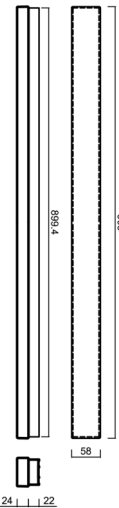

MATAR 2

LED-1L78-1L79EMP550PA09/PC72 NK3H C 3K##

WWW.OSMONT.CZ

MATAR 2

Product code: MAT60118

Type: LED-1L78-1L79EMP550PA09/PC72 NK3H C 3K##

Short description of the luminaire: Black colour | ceiling or wall LED light with emergency backup combined | multipower driver | opal polycarbonate shade (PC)|

Technical data

| | |
|---------------------------|---------------------|
| Types of luminaires | Emergency combined |
| Mounting type | surface mounted |
| Base material | aluminium |
| Shade material | opal polycarbonate |
| Base color | black Ral9005 |
| Shade color | white |
| Holding the shade | spring |
| Mounting location | ceiling/wall |
| Width | 905 mm |
| Length | 58 mm |
| Height | 46 mm |
| mounting holes (diameter) | 2xØ5mm |
| Cable entrance | 2xØ16mm |
| Energy Class | D |
| Impact strength | IK10 |
| Operating temperature | from -20°C to +30°C |

Electrical data

| | |
|--------------------|---------------------|
| Power consumption | 21 W |
| Ingress Protection | IP44 |
| Socket | LED modul |
| Battery type | LiFePO4 |
| Emergency time | 3 hours |
| terminal block | snap terminal block |

**The warranty for the batteries is valid for 36 months from the date of purchase.*

Installation dimensions:

Additional assortment:

Lampshade

| Product code | Name | Color | Picture | Drawing |
|--------------|------|-------|---|---|
| 20609 | PC72 | white |  |  |