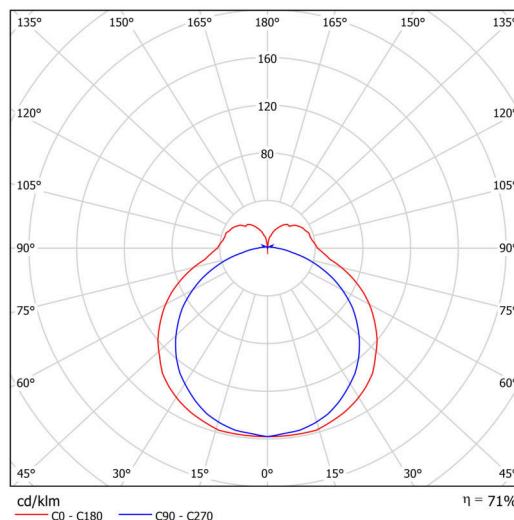

MATAR 2

Product code: MAT60114

Type: LED-1L78-1L79EMP550PA09/PC72 NK3H B 3K##

Short description of the luminaire: White colour | ceiling or wall LED light with emergency backup combined | multipower driver | opal polycarbonate shade (PC)

Technical data

Types of luminaires	Emergency combined
Mounting type	surface mounted
Base material	aluminium
Shade material	opal polycarbonate
Base color	white Ral9003
Shade color	white
Holding the shade	spring
Mounting location	ceiling/wall
Width	905 mm
Length	58 mm
Height	46 mm
mounting holes (diameter)	2xØ5mm
Cable entrance	2xØ16mm
Energy Class	D
Impact strength	IK10
Operating temperature	from -20°C to +30°C

Electrical data

Power consumption	21 W
Ingress Protection	IP44
Socket	LED modul
Battery type	LiFePO4
Emergency time	3 hours
terminal block	snap terminal block

Luminous data

Lum. flux of luminaire	2340 lm
Lum. flux of light source	3300 lm
Lum. flux of light source in emergency mode	200 lm
Chromaticity temperature	3000 K
Rated life time LED L80/B10	100000 hours
CRI	Ra80
MacAdam	3
Blue light hazard	Risk group 0

Eulum data for calculation programs are available at www.osmont.cz.