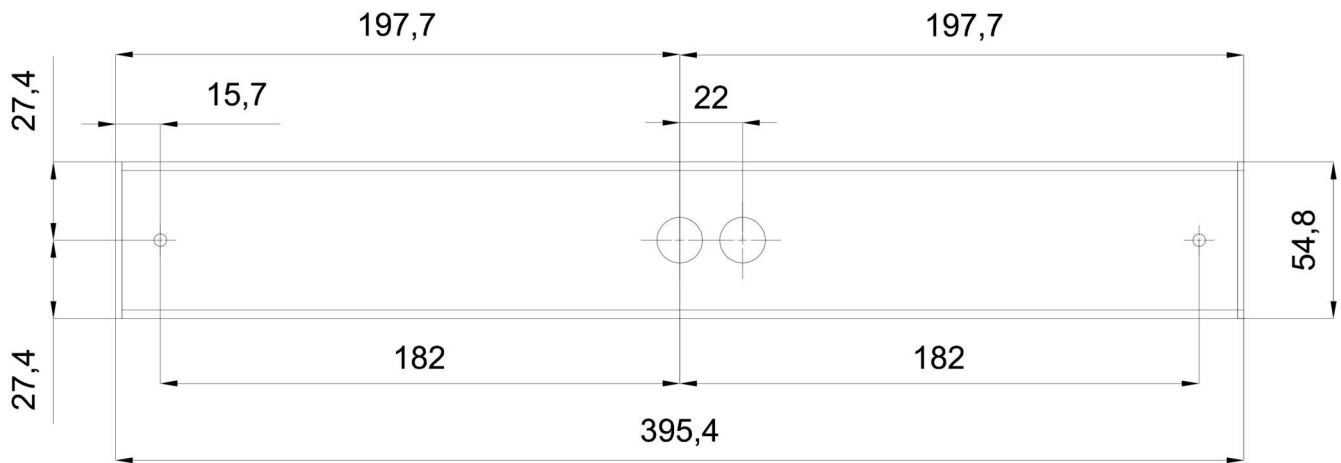

## Technical data

Types of luminaires	Dimmable
Mounting type	surface mounted
Base material	aluminium
Shade material	opal polycarbonate
Base color	black Ral9005
Shade color	white
Holding the shade	spring
Mounting location	ceiling/wall
Width	401 mm
Length	58 mm
Height	46 mm
mounting holes (diameter)	2xØ5mm
Cable entrance	2xØ16mm
Energy Class	D
Impact strength	IK10
Operating temperature	from -20°C to +30°C

## Installation dimensions: