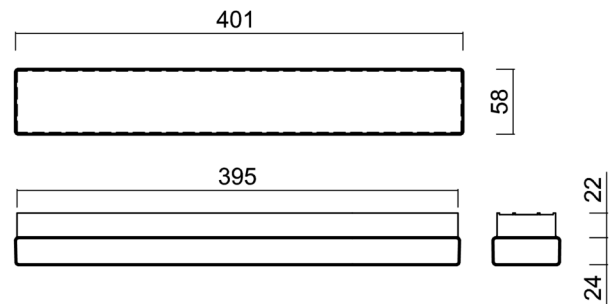

## Technical data

Types of luminaires	Dimmable
Mounting type	surface mounted
Base material	aluminium
Shade material	opal polycarbonate
Base color	black Ral9005
Shade color	white
Holding the shade	spring
Mounting location	ceiling/wall
Width	401 mm
Length	58 mm
Height	46 mm
mounting holes (diameter)	2xØ5mm
Cable entrance	2xØ16mm
Energy Class	D
Impact strength	IK10
Operating temperature	from -20°C to +30°C