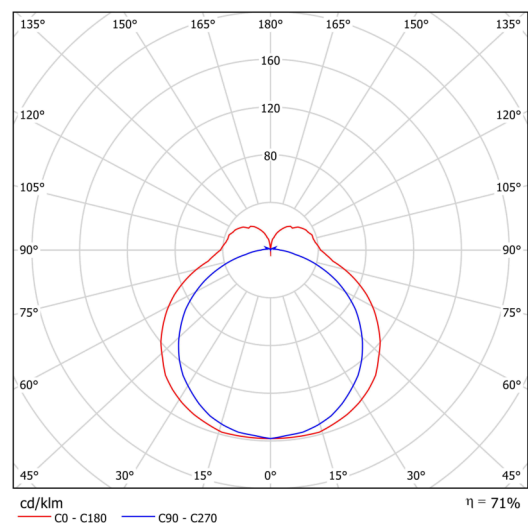

Luminous data

Lum. flux of luminaire	720/750 lm
Lum. flux of light source	1020/1060 lm
Chromaticity temperature	3000/3500/4000 K
Rated life time LED L80/B10	100000 hours
CRI	Ra80
MacAdam	3
Blue light hazard	Risk group 0

Eulum data for calculation programs are available at www.osmont.cz.