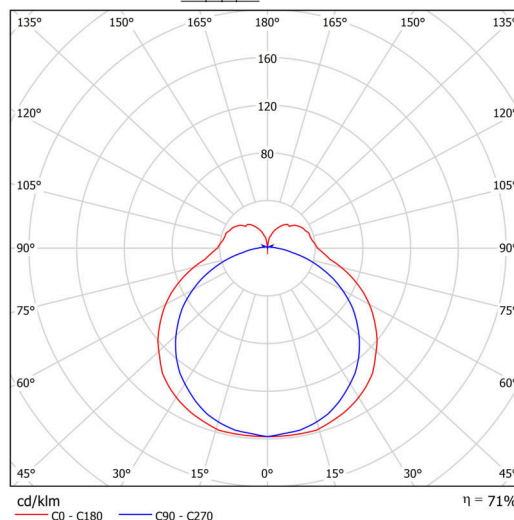

Luminous

Lum. flux of luminaire	1090 lm
Lum. flux of light source	1540 lm
Luminaire efficacy	121 lm/W
Temperature	3000 K
Rated life time LED L80/B10	100000 hours
CRI	Ra80
MacAdam	3
Blue light hazard	Risk group 0

Eulum data for calculation programs are available at www.osmont.cz.