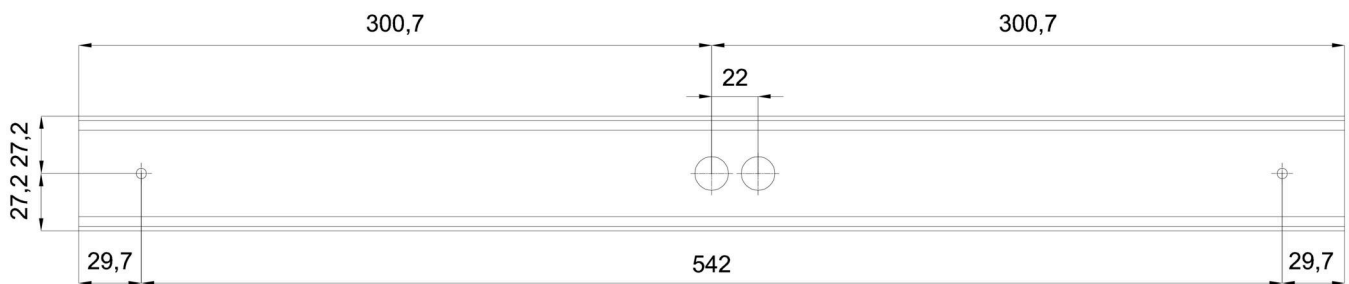

Technical

| | |
|------------------------------|---------------------|
| Types of luminaires | Dimmable |
| Mounting type | surface mounted |
| Base material | aluminium |
| Shade material | opal polycarbonate |
| Base color | black Ral9005 |
| Shade color | white |
| Holding the shade | spring |
| Mounting location | ceiling/wall |
| Width | 600 mm |
| Length | 60 mm |
| Height | 46 mm |
| mounting holes (diameter) | 2xØ5mm |
| Installation wire (diameter) | 2xØ16mm |
| Energy Class | D |
| Impact strength | IK10 |
| Operating temperature | from -20°C to +30°C |

Eulum data for calculation programs are available at www.osmont.cz.

Logistic

| | |
|-------------|---------------|
| EAN | 8591728140878 |
| Weight NTTO | 0.65 Kg |
| Weight BTTO | 0.85 Kg |
| Warranty* | 60 months |

**The warranty for the batteries is valid for 12 months from the date of purchase.*

Installation dimensions:

Additional assortment:

Lampshade

| Product code | Name | Color | Description | Picture | Drawing |
|--------------|------|-------|-------------|--|---|
| 20608 | PC71 | white | |  |  |