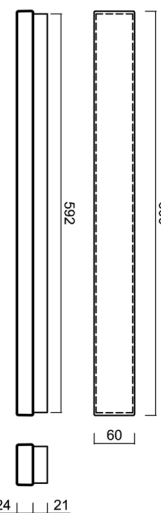

MATAR 1

LED-1L79E250PA06/PC71 C DALI 3K##

WWW.OSMONT.CZ

MATAR 1

Product code: MAT71035

Type: LED-1L79E250PA06/PC71 C DALI 3K##

Short description of the luminaire: Black surface-mounted LED light DALI and polycarbonate shade

Technical

| | |
|------------------------------|---------------------|
| Types of luminaires | Dimmable |
| Mounting type | surface mounted |
| Base material | aluminium |
| Shade material | opal polycarbonate |
| Base color | black Ral9005 |
| Shade color | white |
| Holding the shade | spring |
| Mounting location | ceiling/wall |
| Width | 600 mm |
| Length | 60 mm |
| Height | 46 mm |
| mounting holes (diameter) | 2xØ5mm |
| Installation wire (diameter) | 2xØ16mm |
| Energy Class | D |
| Impact strength | IK10 |
| Operating temperature | from -20°C to +30°C |

**The warranty for the batteries is valid for 12 months from the date of purchase.*

Installation dimensions:

Additional assortment:

Lampshade

| Product code | Name | Color | Description | Picture | Drawing |
|--------------|------|-------|-------------|--|---|
| 20608 | PC71 | white | |  |  |