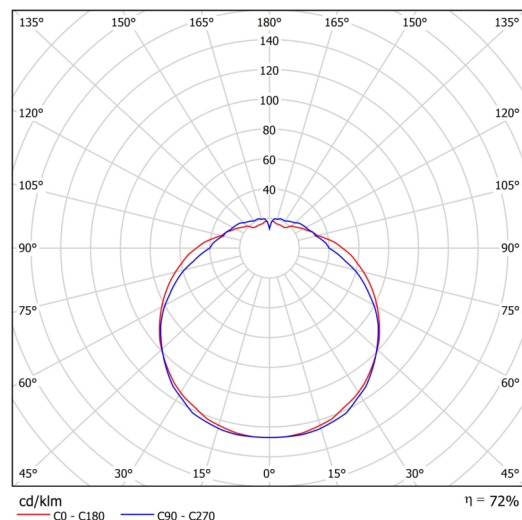

Luminous

Lum. flux of luminaire	2530 lm
Lum. flux of light source	3510 lm
Luminaire efficacy	110 lm/W
Temperature	4000 K
Rated life time LED L80/B10	100000 hours
CRI	Ra80
MacAdam	3
Blue light hazard	Risk group 0