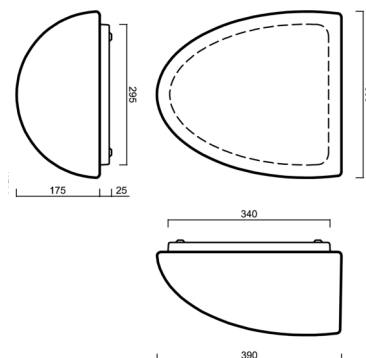

## Technical

Types of luminaires	Classic on/off
Mounting type	surface mounted
Base material	steel
Shade material	three-layer glass TRIPLEX OPAL
Base color	white Ral9003
Shade color	white
Holding the shade	folding system
Mounting location	wall
Width	350 mm
Length	390 mm
Height	195 mm
mounting holes (diameter)	3xØ5mm
Installation wire (diameter)	2xØ16mm
Energy Class	D
Impact strength	IK01
Operating temperature	from -20°C to +30°C