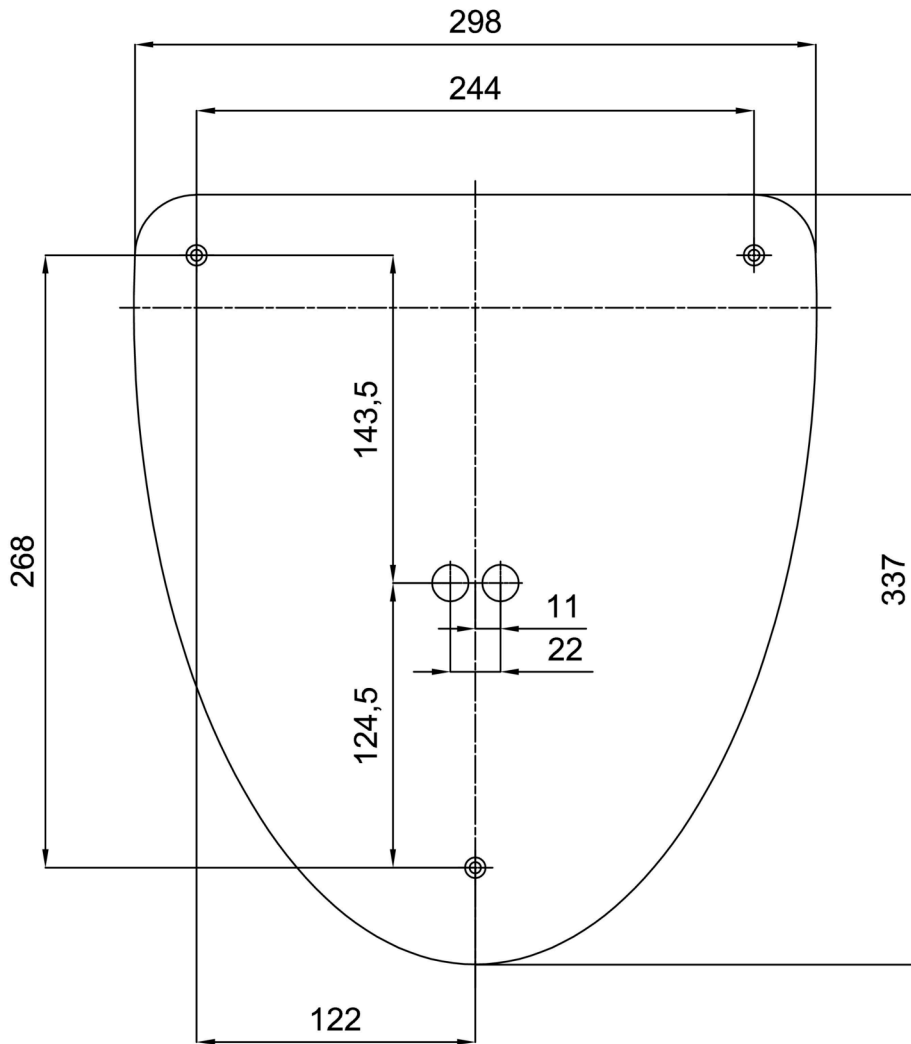

Logistic

EAN	8591728140816
Weight NTTO	5.7 Kg
Weight BTTO	6.1 Kg
Number of cartons	1 pcs
Package volume	0.03 m³
Package 1 width	0.41 m
Package 1 length	0.36 m
Package 1 height	0.205 m
Warranty*	60 months

*The warranty for the batteries is valid for 12 months from the date of purchase.

Installation dimensions: